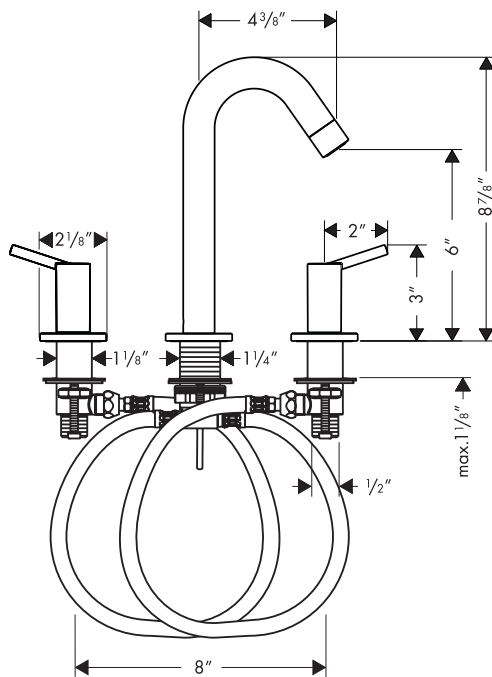

Talis™ S Widespread Lavatory Faucet

32310XX1

Product Features

- 90° Ceramic cartridges
- Flexible connecting hoses accommodate a variety of installations
- 2.2 gpm max.
- Cascade no-clog aerator
- Includes pop-up drain

The measurements shown are for reference only.

Products and specifications shown are subject to change without notice.

Specification sheet revised 2/2008

hansgrohe