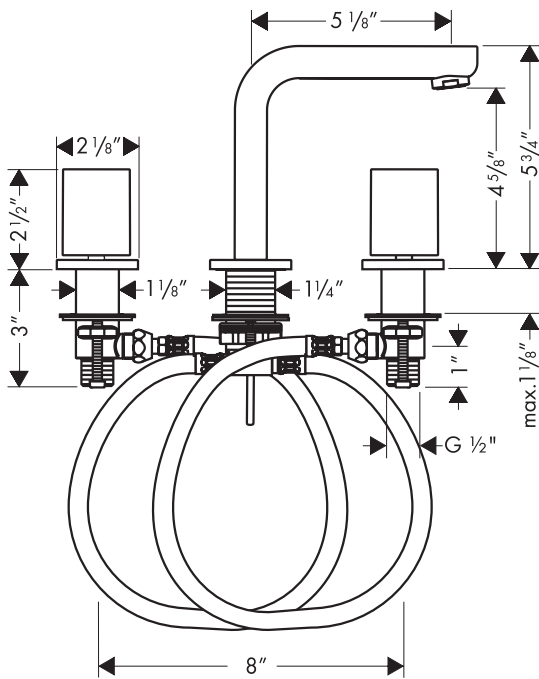

Metris™ S Widespread Lavatory Faucet

31063XX1

Product Features

- Full handles
- 90° Ceramic cartridges
- Flexible connecting hoses accommodate a variety of installations
- 2.2 gpm max.
- Includes pop-up drain

Available Finishes

Chrome	31063001
Brushed Nickel	31063821

Installation Notes

- Requires 1/2" supply lines

The measurements shown are for reference only.

Products and specifications shown are subject to change without notice.

Specification sheet revised 2/2008

hansgrohe