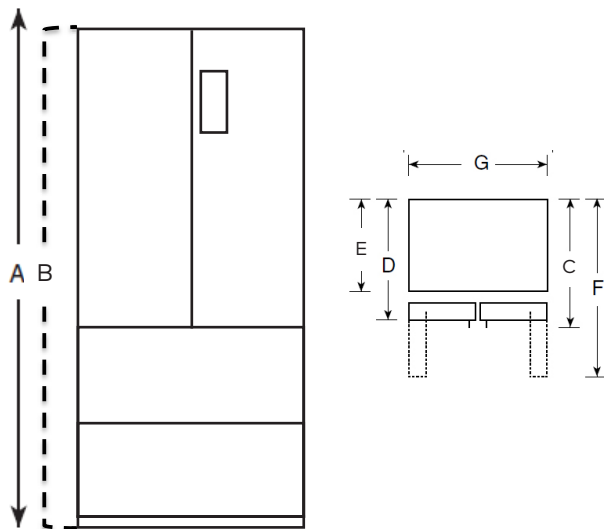

Letter	Cutout Dimension	in.
A	Height (with Hinge Cover)	71"
B	Height (without Hinge)	70.5"
C	Depth (with handle)	26.5"
D	Depth (without handle)	26.5"
E	Depth of the Cabinet Only	23.5"
F	Depth (with door at 90°)	38.5"
G	Overall Width	28"

Overall Packaging Details		
Packaging		lb./in.
Gross Weight		209.4 lb.
Dimensions	W	30.40"
	D	30.30"
	H	73.70"

Air Clearances

Top	Open
Back	2"
Sides	1"

Power Requirements

Electrical Rating	115V, 60Hz

Product Technical Illustration

General Appliance Information

Please read all installation details and instructions before use.

Contact Us

For questions regarding this product please refer to our website at haieramerica.com or call our customer service center at 877-337-3639.