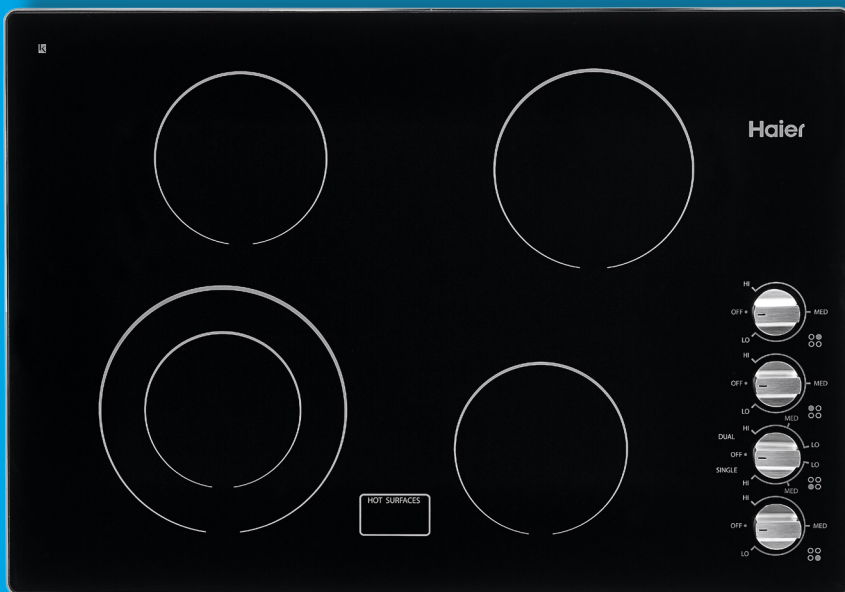

30" Electric Radiant Cooktop

HCC3320AES

Available

Unit Specifications

Width	30 1/4"
Depth	21"
Height	2 3/16"
Weight	28 lb.
UPC	688057373997

More Easy-To-Use Features

- Four Elements with Different Sizes and Temperature Levels

Front Left Dual Element

- Size 9" – 5"
- Power 2,500W/1,100W

Rear Left Element

- Size 6"
- Power 1,200W

Rear Right Element

- Size 7"
- Power 1,800W

Front Right Element

- Size 6"
- Power 1,200W

- Hot Surface Indicator

Signature Features

Brushed Stainless Trim

Provides a sophisticated finish that complements every kitchen

Smooth Ceramic Glass Cooking Surface

Features an easy-to-clean surface that makes mealtime more effortless