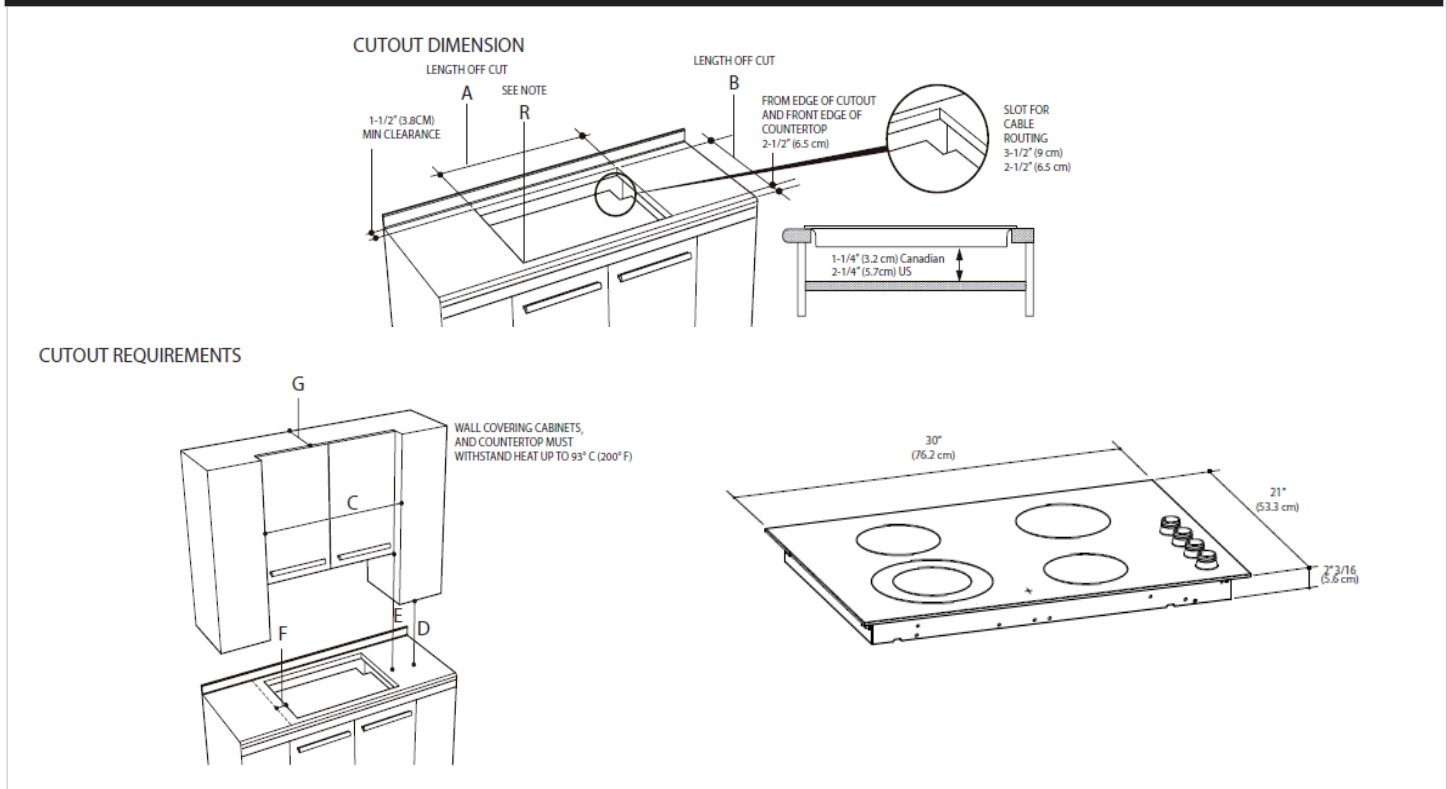

Letter	Cutout Dimension	in.
A	Cutout Width	Min 28 11/16" Max 28 15/16"
B	Cutout Depth	Min 19 1/4" Max 19 9/16"
C	Opening Between Cabinets	Min 30"
D	Height from countertop to nearest cabinet	Min 18"
E	Clearance from countertop to overhead surface	Min 30"
F	Clearance from cutout to side wall	Min 2"
G	Depth of overhead cabinets	Min 13"

Overall Packaging Details	
Packaging	lb./in.
Gross Weight	30 lb.
Dimensions	<table border="0"> <tr> <td>W</td> <td>34 1/2"</td> </tr> <tr> <td>D</td> <td>23 1/2"</td> </tr> <tr> <td>H</td> <td>6 1/2"</td> </tr> </table>
Power/Ratings (208/240V, 60Hz)	
kW/Amps Ratings at 240V/60Hz	6.700kW/ 27.9Amps
kW/Amps Ratings at 208V/60Hz	5.032kW/ 24.19Amps

Product Technical Illustration

General Appliance Information

Please read all installation details and instructions before use.

Contact Us

For questions regarding this product please refer to our website at haieramerica.com or call our customer service center at 877-337-3639.