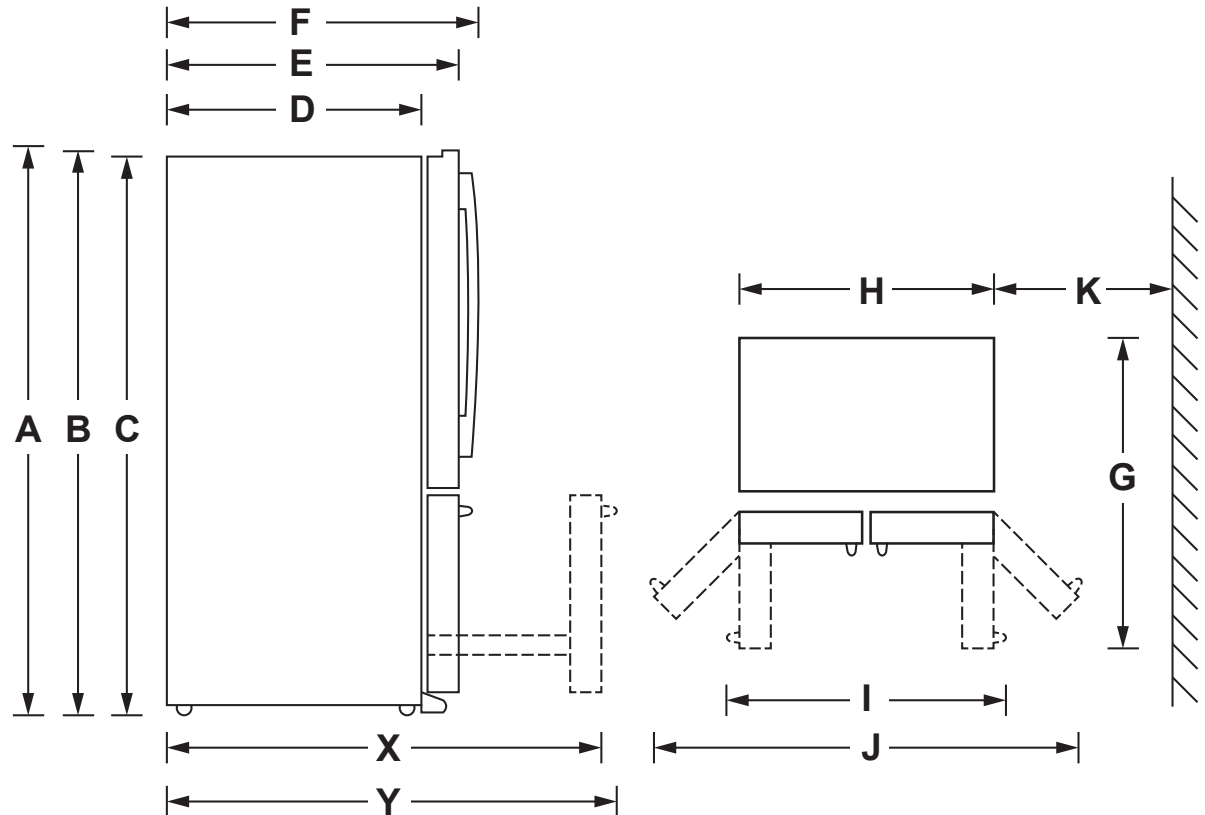

GYE22HBL/HMK/HSK

GE® ENERGY STAR® 22.2 Cu. Ft. Counter-Depth French-Door Refrigerator

DIMENSIONS AND INSTALLATION INFORMATION (IN INCHES)

Height to top of door (in.) A	70-1/2
Height to top of hinge (in.) B	69-7/8
Height to top of case (in.) C	69
Case depth without door (in.) D	24-3/8
Case depth less door handle (in.) E	29-3/4
Case depth with door handle (in.) F	31-1/4
Depth with fresh food door open 90° (in.) G	43-3/8
Width (in.) H	35-3/4
Width with door open 90° with door handle (in.) I	44-5/8
Width with doors open fully (in.) J	68
Min distance between side of case and wall, in either direction, to allow doors to open fully (in.) K	16-1/8
Depth with FZ door completely open (w/o handle) (in.) X	44-3/4
Depth with FZ door completely open (w/ handle) (in.) Y	46-1/4