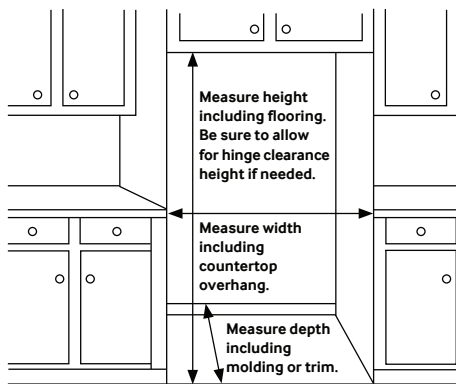

SAMSUNG

RF22K9381SR

22 cu. ft. Counter-Depth 4-Door Flex™ Refrigerator

Installing Your Refrigerator

1. Measure the height, width and depth of the opening, making sure to include baseboards, molding tile, countertop overhang, etc. Check to be sure there is enough room to open the door (consider walls, islands or other obstacles when measuring).
2. Refer to illustration below to determine dimensions.
3. Allow 2" of clearance on hinge side of refrigerator when installing next to a wall where handle may make contact.
4. Allow 1" minimum clearance at rear for proper air circulation and water/electrical connections. Allow a 3/8" minimum clearance at sides and top for ease of installation.
5. Ensure each door and entryway in the home is wide enough for the refrigerator to be moved through easily.

Please note: The following dimension and cutout information is for planning purposes only. For complete installation details, consult manual packed with product, or download manual online at samsung.com.

Dimensions

Total Capacity: 22 cu. ft.

Refrigerator: 13.2 cu. ft.

- Food Showcase Door
- Premium External Filtered Water and Ice Dispenser (Crushed or Cubed Ice)
- Ice Master Ice Maker
- 2 Humidity-Controlled Crispers
- Gallon Door Bin
- 5 Tempered Glass Spill-Proof Shelves
 - 1 Slide-In
 - 1 Flip-Up
 - 3 Fixed
- Wine Rack
- High-Efficiency LED Lighting

*Compressor, evaporator, condenser, drier, connecting tubing.

Product Dimensions & Weight

Dimensions (WxHxD with hinges, handles and doors):
35³/₄" x 71⁷/₈" x 28⁷/₈"

Dimensions (WxHxD without hinges and door):
35³/₄" x 70³/₄" x 24"