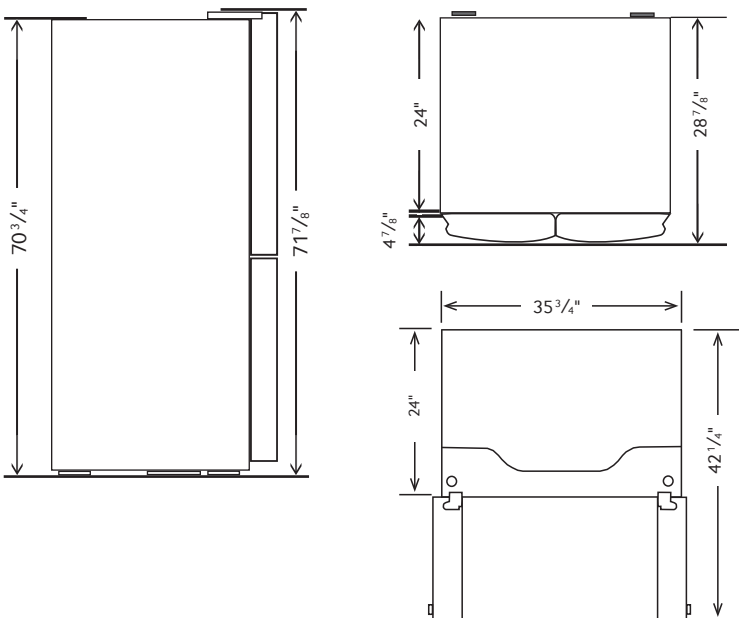

Dimensions

Total Capacity: 22 cu. ft.

Refrigerator: 13.2 cu. ft.

- Food Showcase Door
- Premium External Filtered Water and Ice Dispenser (Crushed or Cubed Ice)
- Ice Master Ice Maker
- 2 Humidity-Controlled Crispers
- Gallon Door Bin
- 5 Tempered Glass Spill-Proof Shelves
  - 1 Slide-In
  - 1 Flip-Up
  - 3 Fixed
- Wine Rack
- High-Efficiency LED Lighting

FlexZone™: 4.45 cu. ft.

- 1 EZ Slide-Out Shelf
- 2 Drawers
- 4 Temperature Zones:
  - 41°F
  - 30°F
  - 23°F
  - -8°F – 5°F
- High-Efficiency LED Lighting

Freezer: 4.45 cu. ft.

- 1 EZ Slide-Out Shelf
- 2 Freezer Drawers
- High-Efficiency LED Lighting

Accessories

Water Filter: HAF-CIN/EXP

Warranty

One (1) Year Parts and Labor on Refrigerator
Five (5) Years Parts and Labor on Sealed Refrigeration System Only*
Ten (10) Years Parts and Five (5) Years Labor on Digital Inverter Compressor

*Compressor, evaporator, condenser, drier, connecting tubing.

Product Dimensions & Weight

Dimensions (WxHxD with hinges, handles and doors):
35³/₄" x 71⁷/₈" x 28⁷/₈"

Dimensions (WxHxD without hinges and door):
35³/₄" x 70³/₄" x 24"

Dimensions (WxHxD with hinge and door, no handle):
35³/₄" x 71⁷/₈" x 28⁷/₈"

Weight: 341.7 lbs.

Shipping Dimensions & Weight (WxHxD)

Dimensions: 38⁵/₁₆" x 78" x 31⁵/₁₆"

Weight: 365.9 lbs.

Color	Model #	UPC Code
Stainless Steel	RF22K9381SR	887276144399
Black Stainless Steel	RF22K9381SG	887276144382

SAMSUNG

Actual color may vary. Design, specifications, and color availability are subject to change without notice. Non-metric weights and measurements are approximate.

©2016 Samsung Electronics America, Inc. 85 Challenger Road, Ridgefield Park, NJ 07660. Tel: 800-SAMSUNG. samsung.com. Samsung is a registered trademark of Samsung Electronics Co. Ltd.