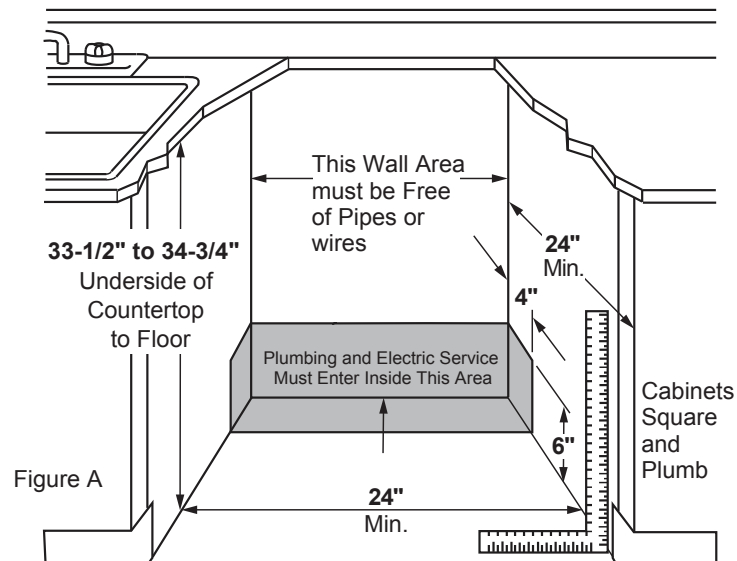

PDT825SGJ/SSJ

GE Profile™ Series Stainless Steel Interior Dishwasher with Hidden Controls

DIMENSIONS AND INSTALLATION INFORMATION (IN INCHES)

ELECTRICAL RATING

Voltage AC.....	120
Hertz.....	60
Total connected load amperage.....	9.0
Calrod® heater watts max.....	1000

For use on adequately wired 120-volt, 15-amp circuit having 2-wire service with a separate ground wire. This appliance must be grounded for safe operation.

INSTALLATION INFORMATION: Before installing, consult installation instructions packed with product for current dimensional data.