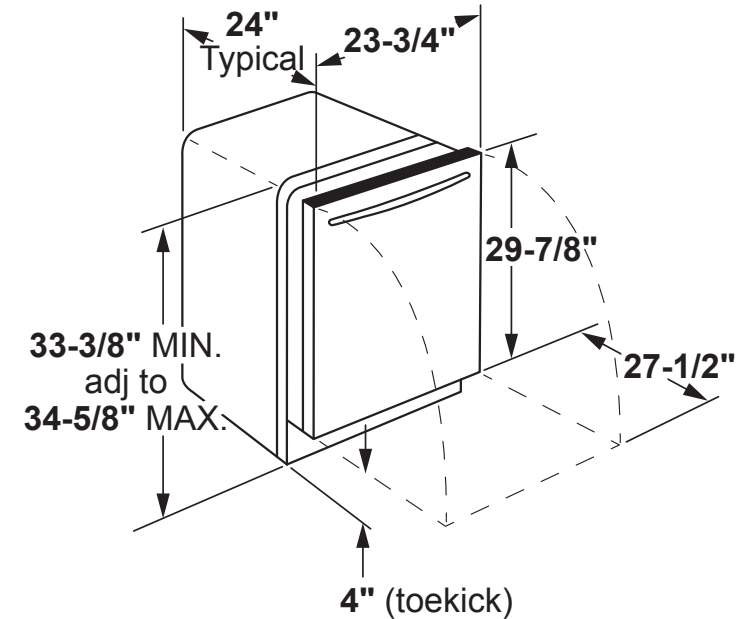

PDT825SGJ/SSJ

GE Profile™ Series Stainless Steel Interior Dishwasher with Hidden Controls

DIMENSIONS AND INSTALLATION INFORMATION (IN INCHES)

ELECTRICAL RATING

Voltage AC.....	120
Hertz.....	60
Total connected load amperage.....	9.0
Calrod® heater watts max.....	1000

For use on adequately wired 120-volt, 15-amp circuit having 2-wire service with a separate ground wire. This appliance must be grounded for safe operation.

INSTALLATION INFORMATION: Before installing, consult installation instructions packed with product for current dimensional data.

Easy touch adjustable upper rack with 2 Stem Safe shelves - Quickly adjust the upper rack 2 inches up or down to accommodate tall glassware and 10 ½" plates with plenty of room in the bottom rack for large platters and cookie sheets