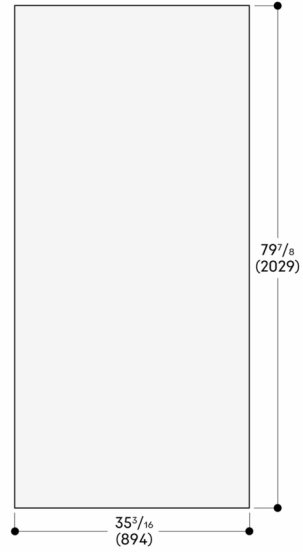

RVA428924

door panel Vario cooling Expressive series

RVA428924

- Dark brushed stainless steel door panel, handleless.
- For RVC and RVF, niche width 90 cm.
- Panel thickness 19 mm.
- Dark brushed stainless steel door panel, handleless.

For RVC and RVF, niche width 90 cm.
Panel thickness 19 mm.

Niche width 900 mm

The door panel thickness is 19 mm
The maximum door panel dimensions are based on a clearance of 3 mm,
based on a single niche

Measurements in mm

Niche width 35 1/2" (900 mm)

The door panel thickness is 3/4" (19 mm)
The maximum door panel dimensions are based on a clearance of 1/8"
(3 mm), based on a single niche

Measurements in inches (mm)