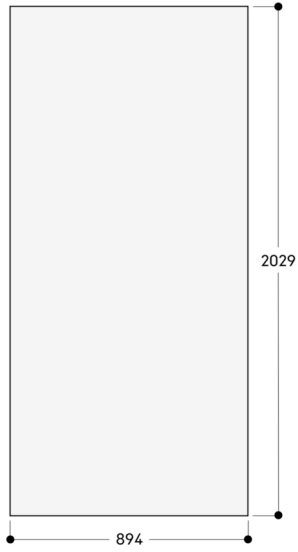

RVA428924

door panel Vario cooling Expressive series

RVA428924

- Dark brushed stainless steel door panel, handleless.
- For RVC and RVF, niche width 90 cm.
- Panel thickness 19 mm.
- Dark brushed stainless steel door panel, handleless.

For RVC and RVF, niche width 90 cm.
Panel thickness 19 mm.

Niche width 900 mm

The door panel thickness is 19 mm
The maximum door panel dimensions are based on a clearance of 3 mm,
based on a single niche

Measurements in mm

Niche width 35 1/2" (900 mm)

The door panel thickness is 3/4" (19 mm)
The maximum door panel dimensions are based on a clearance of 1/8"
(3 mm), based on a single niche

Measurements in inches (mm)