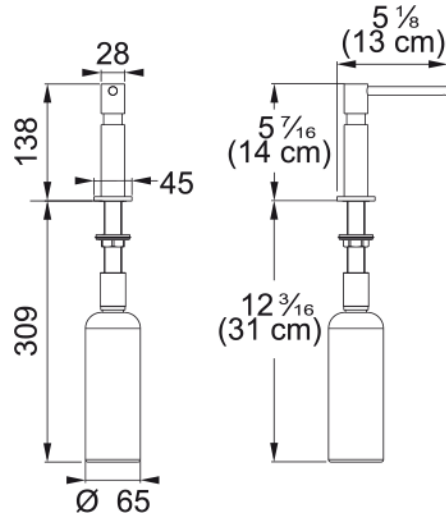

Soap Dispenser - SD-580N UNI-SD-SNI | 119.0437.314

Aspect

Type of material	Stainless steel
Color	Satin nicke/matt
Sub-category	Soap dispenser

Product identification

Product family	None
Collection	PLANAR 8