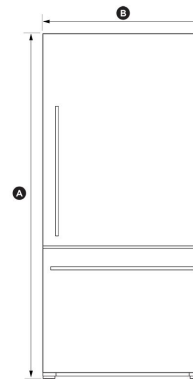

RS36W80RJ1

ActiveSmart™ Refrigerator 36" bottom freezer integrated with ice - 80"/84" Tall

The Fisher & Paykel family of Integrated refrigerators provides a new level of fit and finish to deliver seamless kitchen integration. These are designed for easy installation and flush fit into new or existing kitchen cabinetry at heights of either 80" or 84" with minimal gaps. Choose your cabinetry facades* or stainless steel door panel set (sold separately). *Water dispensing models can only use stainless steel door panel set (sold separately).

Integrated

Dimensions

| | |
|--------|-------------|
| Depth | 23 3/4" |
| Height | Ⓐ 79 7/8" |
| Width | Ⓑ 35 11/16" |

Features & Benefits

Fresher Food for Longer

Fisher & Paykel's unique ActiveSmart™ Foodcare helps keep your food fresher for longer by constantly monitoring how you use your fridge and adapting to maintain a controlled environment and optimum temperature.