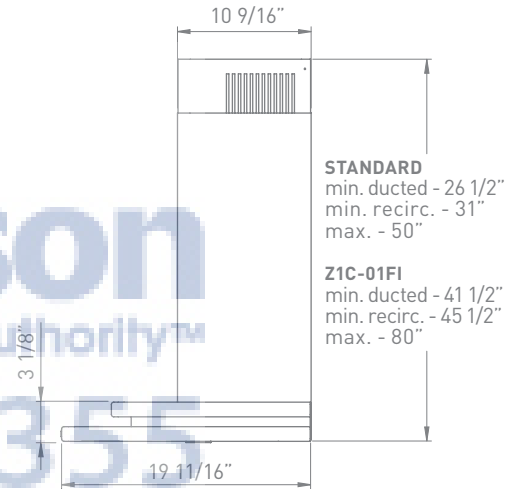

MODEL	SIZE	INTERNAL BLOWER		IN-LINE/EXTERNAL	
		Min.-Max. CFM	Min.-Max. Sones	Min.-Max. CFM	Min.-Max. Sones
ZFI-M90BS	36"	240 - 600	1.8 - 6	NA	NA

**FIRENZE WALL | EUROPA CLASSICS**

<b>SIZE</b>	36"
<b>PERFORMANCE</b>	
INTERNAL, MIN.-MAX. BLOWER CFM	240 - 600
INTERNAL, MIN.-MAX. SONES	1.8 - 6
<b>COLOR</b>	
STAINLESS STEEL	SS
<b>FEATURES</b>	
CONTROLS	Electronic LED
SPEED LEVELS	3
AUTO DELAY-OFF	No
LIGHTING	Bloom LED 3W x 4
DUAL LEVEL LIGHTING	Yes
FILTERS	Aluminum Mesh
RECIRCULATING OPTION	Yes
EXTENSION DUCT COVER OPTION	Yes, Up to 12' Ceiling
<b>DUCT SPECIFICATIONS</b>	
VERTICAL - INTERNAL	6"
HORIZONTAL - INTERNAL	NA
<b>AC INPUT</b>	120V - 60Hz
<b>AC POWER</b>	Max. 320W at 2.8A
<b>OPTIONAL ACCESSORIES</b>	
RECIRCULATING KIT	ZRC-00FI
EXTENSION DUCT COVER	Z1C-01FI
<b>MOUNTING HEIGHT*</b>	26" - 34"

FRONT

SIDE

TOP

	<b>CEILING HEIGHT</b>	8'	8.5'	9'	9.5'	10'	10.5'	11'	12'
<b>STANDARD DUCT COVER</b>	Ducted Mounting Height*	26"-33.5"	26"-34"	26"-34"	28"-34"	34"-34"	NA	NA	NA
	Recirc. Mounting Height*	26"-29"	26"-34"	26"-34"	28"-34"	34"-34"	NA	NA	NA
<b>EXTENSION DUCT COVER</b>	Ducted Mounting Height*	NA	NA	26"-30.5"	26"-34"	26"-34"	26"-34"	26"-34"	28"-34"
	Recirc. Mounting Height*	NA	NA	26"-26.5"	26"-32.5"	26"-34"	26"-34"	26"-34"	28"-34"

\*Mounting height refers to distance between top of a 36" tall cooking surface and bottom of hood.