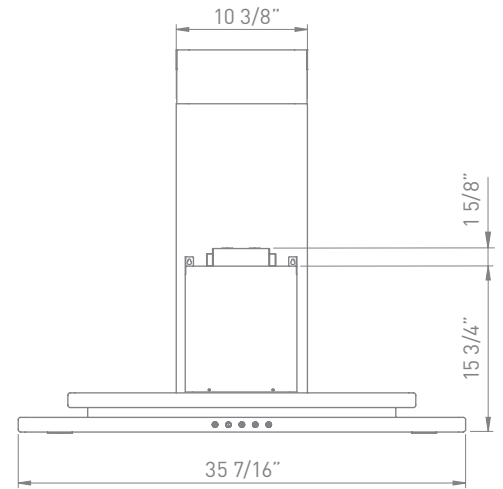

# FIRENZE wall

A Europa Classic, Firenze's hybrid features provide the focused performance of a 600-CFM motor with the upgraded lighting of Bloom™ HD LED light bulbs. Firenze's architectural lines ascend in layers to make a simple, but powerful, statement in today's kitchen and do double duty as display and/or storage areas.

MODEL	SIZE	INTERNAL BLOWER		IN-LINE/EXTERNAL	
		Min.-Max. CFM	Min.-Max. Sones	Min.-Max. CFM	Min.-Max. Sones
ZFI-M90BS	36"	240 - 600	1.8 - 6	NA	NA

**FIRENZE WALL | EUROPA CLASSICS**

<b>SIZE</b>	36"
<b>PERFORMANCE</b>	
INTERNAL, MIN.-MAX. BLOWER CFM	240 - 600
INTERNAL, MIN.-MAX. SONES	1.8 - 6
<b>COLOR</b>	
STAINLESS STEEL	SS
<b>FEATURES</b>	
CONTROLS	Electronic LED
SPEED LEVELS	3
AUTO DELAY-OFF	No
LIGHTING	Bloom LED 3W x 4
DUAL LEVEL LIGHTING	Yes
FILTERS	Aluminum Mesh
RECIRCULATING OPTION	Yes
EXTENSION DUCT COVER OPTION	Yes, Up to 12' Ceiling
<b>DUCT SPECIFICATIONS</b>	
VERTICAL - INTERNAL	6"
HORIZONTAL - INTERNAL	NA
<b>AC INPUT</b>	120V - 60Hz
<b>AC POWER</b>	Max. 320W at 2.8A
<b>OPTIONAL ACCESSORIES</b>	
RECIRCULATING KIT	ZRC-00FI
EXTENSION DUCT COVER	Z1C-01FI
<b>MOUNTING HEIGHT*</b>	26" - 34"

FRONT

SIDE

TOP

	<b>CEILING HEIGHT</b>	8'	8.5'	9'	9.5'	10'	10.5'	11'	12'
<b>STANDARD DUCT COVER</b>	Ducted Mounting Height*	26"-33.5"	26"-34"	26"-34"	28"-34"	34"-34"	NA	NA	NA
	Recirc. Mounting Height*	26"-29"	26"-34"	26"-34"	28"-34"	34"-34"	NA	NA	NA
<b>EXTENSION DUCT COVER</b>	Ducted Mounting Height*	NA	NA	26"-30.5"	26"-34"	26"-34"	26"-34"	26"-34"	28"-34"
	Recirc. Mounting Height*	NA	NA	26"-26.5"	26"-32.5"	26"-34"	26"-34"	26"-34"	28"-34"

\*Mounting height refers to distance between top of a 36" tall cooking surface and bottom of hood.