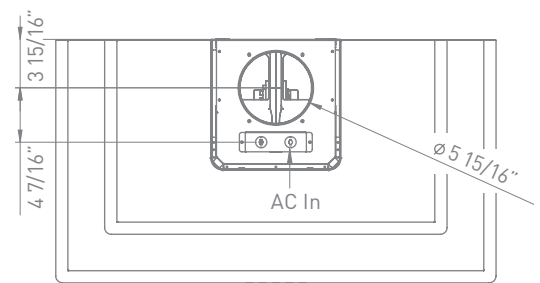

MODEL	SIZE	INTERNAL BLOWER		IN-LINE/EXTERNAL	
		Min.-Max. CFM	Min.-Max. Sones	Min.-Max. CFM	Min.-Max. Sones
ZFI-M90BS	36"	240 - 600	1.8 - 6	NA	NA

**FIRENZE WALL | EUROPA CLASSICS**

<b>SIZE</b>	36"
<b>PERFORMANCE</b>	
INTERNAL, MIN.-MAX. BLOWER CFM	240 - 600
INTERNAL, MIN.-MAX. SONES	1.8 - 6
<b>COLOR</b>	
STAINLESS STEEL	SS
<b>FEATURES</b>	
CONTROLS	Electronic LED
SPEED LEVELS	3
AUTO DELAY-OFF	No
LIGHTING	Bloom LED 3W x 4
DUAL LEVEL LIGHTING	Yes
FILTERS	Aluminum Mesh
RECIRCULATING OPTION	Yes
EXTENSION DUCT COVER OPTION	Yes, Up to 12' Ceiling
<b>DUCT SPECIFICATIONS</b>	
VERTICAL - INTERNAL	6"
HORIZONTAL - INTERNAL	NA
<b>AC INPUT</b>	120V - 60Hz
<b>AC POWER</b>	Max. 320W at 2.8A
<b>OPTIONAL ACCESSORIES</b>	
RECIRCULATING KIT	ZRC-00FI
EXTENSION DUCT COVER	Z1C-01FI
<b>MOUNTING HEIGHT*</b>	26" - 34"

FRONT

SIDE

TOP

	<b>CEILING HEIGHT</b>	8'	8.5'	9'	9.5'	10'	10.5'	11'	12'
<b>STANDARD DUCT COVER</b>	Ducted Mounting Height*	26"-33.5"	26"-34"	26"-34"	28"-34"	34"-34"	NA	NA	NA
	Recirc. Mounting Height*	26"-29"	26"-34"	26"-34"	28"-34"	34"-34"	NA	NA	NA
<b>EXTENSION DUCT COVER</b>	Ducted Mounting Height*	NA	NA	26"-30.5"	26"-34"	26"-34"	26"-34"	26"-34"	28"-34"
	Recirc. Mounting Height*	NA	NA	26"-26.5"	26"-32.5"	26"-34"	26"-34"	26"-34"	28"-34"