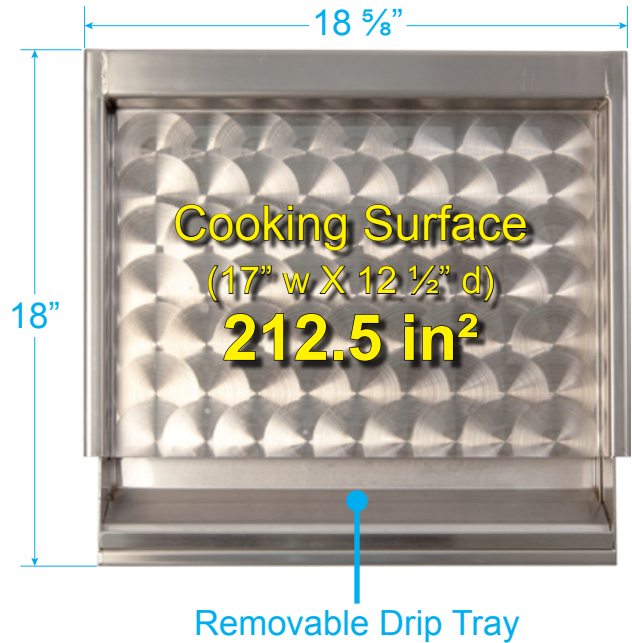

Model #3515