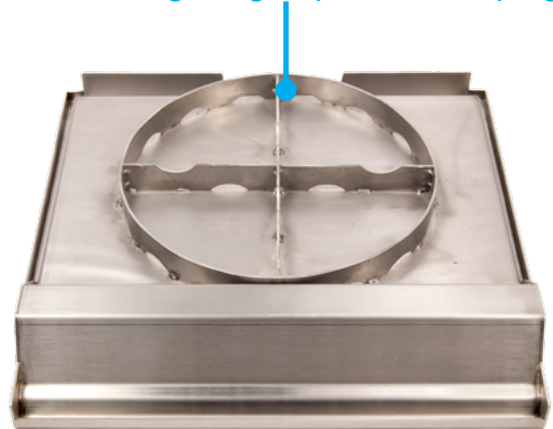

## Model #3515

<b>Compatible Models</b>	Aurora	A830, A540, A430
	Choice	C540, C430
	Power Burner & Double Searing Station	

Reinforcing Double Ring to prevent warping

Bottom View

Reinforcing Ring to prevent warping

Bottom View