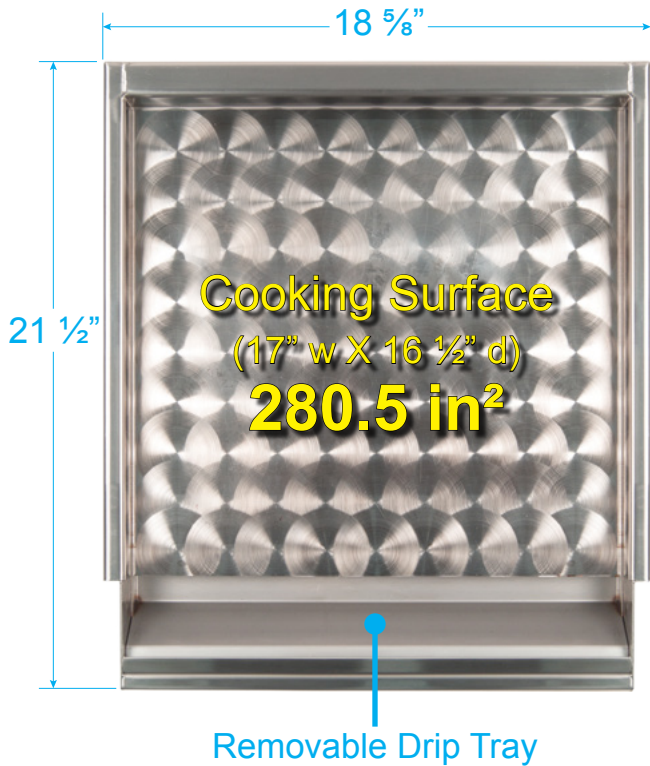

Model #3516