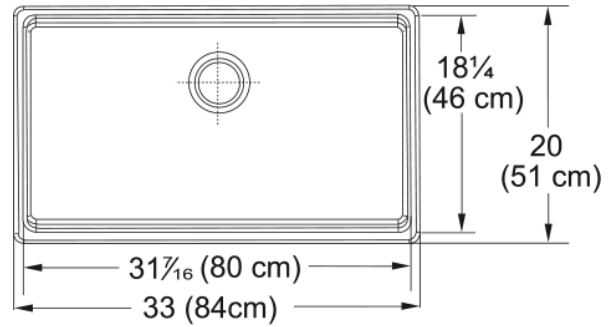

Farm House Fireclay Sink - FHK710-33WH | 130.0079.638

Technical Data

Aspect

Sink type	Sink
Type of material	Fireclay
Number of bowls	1
Color	White
Surface finish	Glossy

Product Dimensions

Exterior size: right to left	33.071
Exterior size: front to back	20.079
Large bowl size: right to left	31.496
Large bowl size: front to back	18.11
Large bowl: depth	10.236

Installation

Minimum cabinet size	33"

Product specifications

Installation type	Apron front
Drain hole	3 1/2"
Position of drainer	No drainer

Product identification

Product brand	FRANKE
Product family	None
Collection	Farm House
Certified by	ICC

Features

Drainers number	No drainer
Product reversibility	No
Faucet ledge	No
Strainer assembly included	No