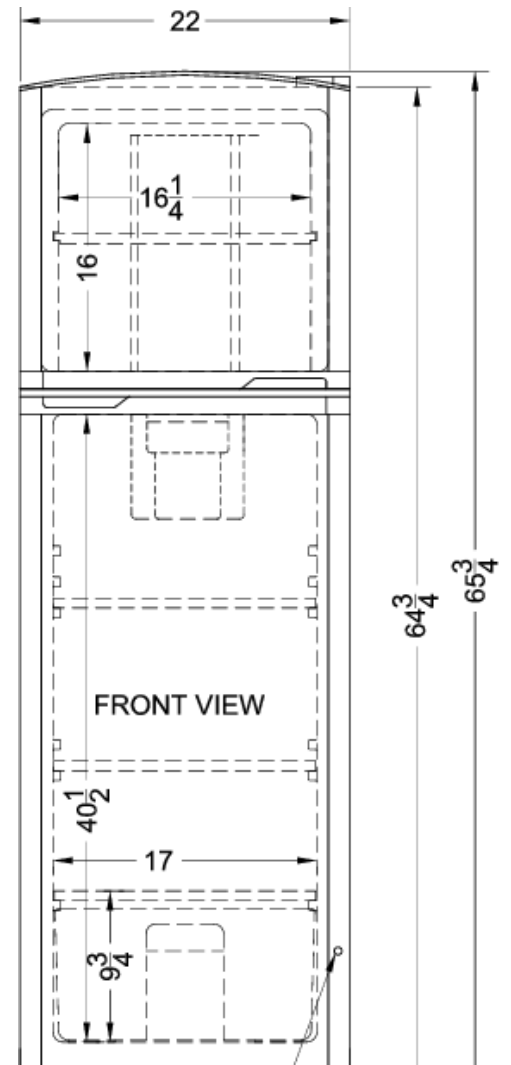

FF946W

64.75" x 22" x 26" (H x W x D)

8.8 cu.ft. frost-free refrigerator-freezer in white

Highlights:

Ideal 24 inch footprint offers large capacity in slim fit

True frost-free operation saves you maintenance by preventing icy buildup

FF946W Specifications:

Overview	
Height	64.75"
Height to Hinge Cap	65.75"
Width	22.0"
Width with Door Open	23.75"
Depth	26.0"
Depth with door at 90°	44.25"
Capacity	8.8 cu.ft.
Defrost Type	Frost-Free
Door	White
Cabinet	White
US Electrical Safety	UL
Canadian Electrical Safety	ULC
Energy Usage/Year	316.0kWh/year
Amps	0.82
Voltage/Frequency	115 V AC/60 Hz
Shipping Weight	158.0 lbs.
Parts & Labor Warranty	1 Year
Compressor Warranty	5 Years
Refrigerator-Freezer	
Door Swing	RHD
Reversible	Yes
Crisper Qty	1
Crisper Finish	Transparent
Crisper Cover	Glass
Refrigerator - Interior Height	40.5"
Refrigerator - Interior Width	17.0"
Refrigerator - Interior Depth	17.0"
Refrigerator - Capacity	6.67 cu.ft
Refrigerator - Shelf Type	Glass
Refrigerator - Shelf Qty	2
Refrigerator - Full Door Shelves	4
Freezer - Interior Height	16.0"
Freezer - Interior Width	16.25"
Freezer - Interior Depth	13.25"
Freezer - Capacity	2.1 cu.ft

Freezer - Shelf Type	Wire
Freezer - Shelf Qty	1
Freezer - Full Door Shelves	1
Freezer - Half Door Shelves	1
Adjustable Shelves	Yes
Interior Light	Yes
Thermostat Type	Dial
Fan Type	Interior
Refrigerant Type	R134a
Refrigerant Amount	3.53 oz.
Level Legs	2
Compressor Step Height	9.75"
Compressor Step Width	17.0"
Compressor Step Depth	4.0"