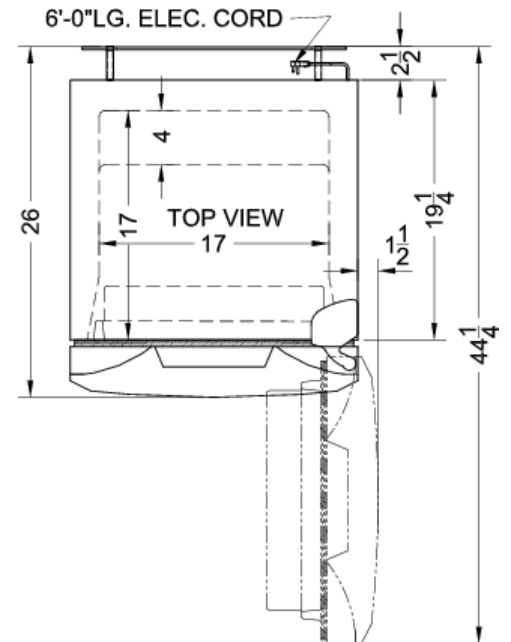

FF946W

64.75" x 22" x 26" (H x W x D)

8.8 cu.ft. frost-free refrigerator-freezer in white

Highlights:

Ideal 24 inch footprint offers large capacity in slim fit

True frost-free operation saves you maintenance by preventing icy buildup

FF946W Specifications:

Overview	
Height	64.75"
Height to Hinge Cap	65.75"
Width	22.0"
Width with Door Open	23.75"
Depth	26.0"
Depth with door at 90°	44.25"
Capacity	8.8 cu.ft.
Defrost Type	Frost-Free
Door	White
Cabinet	White
US Electrical Safety	UL
Canadian Electrical Safety	ULC
Energy Usage/Year	316.0kWh/year
Amps	0.82
Voltage/Frequency	115 V AC/60 Hz
Shipping Weight	158.0 lbs.
Parts & Labor Warranty	1 Year
Compressor Warranty	5 Years
Refrigerator-Freezer	
Door Swing	RHD
Reversible	Yes
Crisper Qty	1
Crisper Finish	Transparent
Crisper Cover	Glass
Refrigerator - Interior Height	40.5"
Refrigerator - Interior Width	17.0"
Refrigerator - Interior Depth	17.0"
Refrigerator - Capacity	6.67 cu.ft
Refrigerator - Shelf Type	Glass
Refrigerator - Shelf Qty	2
Refrigerator - Full Door Shelves	4
Freezer - Interior Height	16.0"
Freezer - Interior Width	16.25"
Freezer - Interior Depth	13.25"
Freezer - Capacity	2.1 cu.ft

Freezer - Shelf Type	Wire
Freezer - Shelf Qty	1
Freezer - Full Door Shelves	1
Freezer - Half Door Shelves	1
Adjustable Shelves	Yes
Interior Light	Yes
Thermostat Type	Dial
Fan Type	Interior
Refrigerant Type	R134a
Refrigerant Amount	3.53 oz.
Level Legs	2
Compressor Step Height	9.75"
Compressor Step Width	17.0"
Compressor Step Depth	4.0"