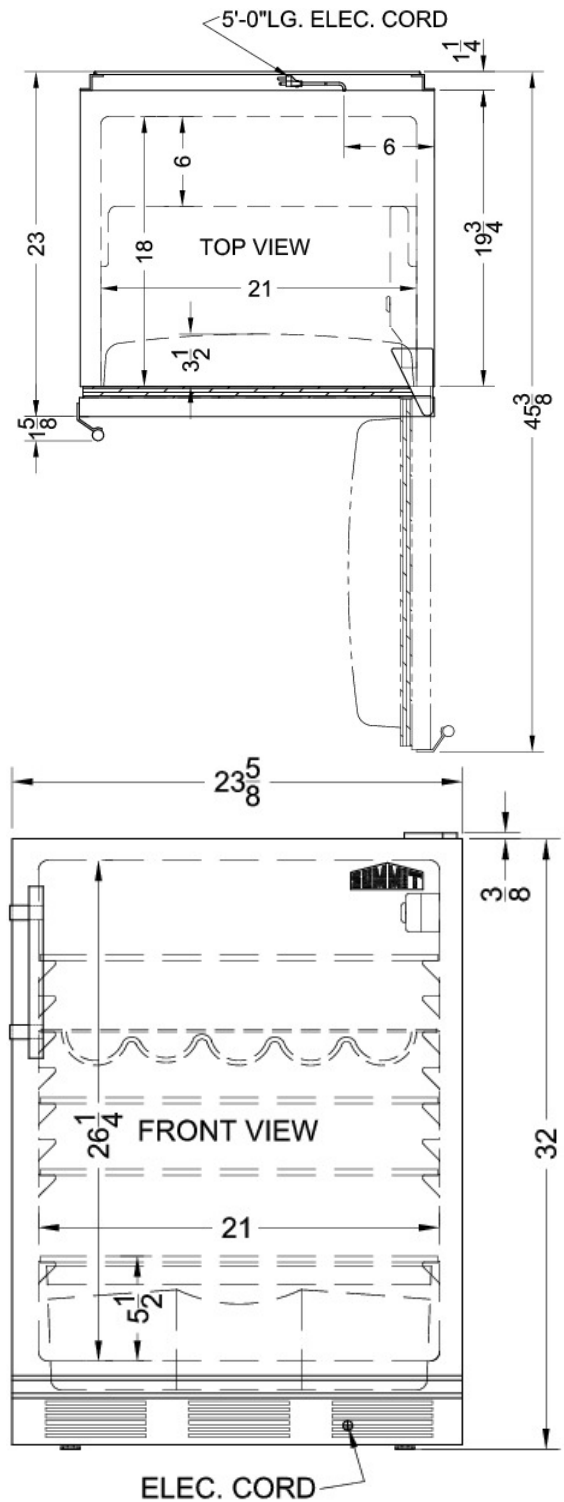

FF61BIADA Specifications:

Height	32.0"
Width	23.63"
Depth	23.0"
Capacity	5.5 cu.ft.
Ext Depth with Handle	24.63"
Interior Height 1	26.25"
Interior Width 1	21.0"
Interior Depth 1	18.0"
Comp Step Height	5.5"
Comp Step Width	21.0"
Comp Step Depth	6.0"
Shipping Weight	104.0 lbs.
Canadian Electrical Safety	ULC
Energy Usage/Year	307.0 kWh/year
Amps	1.0
US Electrical Safety	UL
Voltage/Frequency	115 V AC/60 Hz
Reversible	Yes
Door Swing	RHD
Crisper Quantity	1
Shelf Quantity	3
Adjustable Shelf	true
Shelf Type	Glass
Crisper Cover Type	Glass
Crisper Finish	Opaque
Full Door Shelf Quantity	3
Wine Bottle Holder	true
Defrost Type	Automatic
Height to Hinge Cap	32.25"
Depth with door at 90°	45.38"
Thermostat Type	Dial
Light	true
Fan Type	Exterior
Low Side PSI	70.0
High Side PSI	285.0
Level Legs Quantity	4
Refrigerant Type	R134a
Freon Oz	1.7
Parts/Labor Warranty	1 Year
Compressor Warranty	5 Years

Summit Appliance Division, Felix Storch, Inc.
770 Garrison Ave • Bronx, NY 10474
Phone: 718-893-3900 • Fax: 718-842-3093
Email: info@summitappliance.com