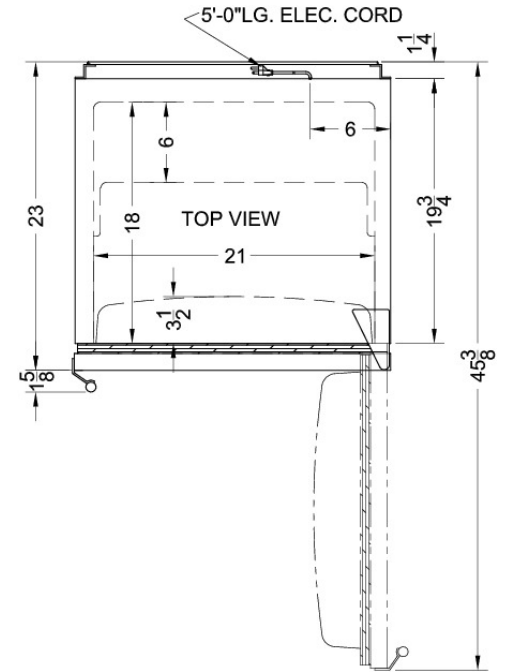

SUMMIT APPLIANCE DIVISION FELIX STORCH, INC.

770 Garrison Avenue, Bronx, NY 10474 USA TEL 718-893-3900 FAX 844-478-8799 info@summitappliance.com  www.summitappliance.com

FF61 Specifications:

Overview	
Height	32.63"
Height to Hinge Cap	32.25"
Width	23.63"
Depth	23.0"
Depth with Handle	24.63"
Depth with door at 90°	45.38"
Capacity	5.5 cu.ft.
Defrost Type	Automatic
Door	White
Cabinet	White
US Electrical Safety	UL
Canadian Electrical Safety	ULC
Energy Usage/Year	307.0kWh/year
Amps	1.0
Voltage/Frequency	115 V AC/60 Hz
Weight	100.0 lbs.
Shipping Weight	110.0 lbs.
Parts & Labor Warranty	1 Year
Compressor Warranty	5 Years
Refrigerator Features	
Door Swing	RHD
Reversible	Yes
Crisper Qty	1
Crisper Finish	Opaque
Crisper Cover	Glass
Shelf Type	Glass
Shelf Qty	3
Full Door Shelf Qty	3
Adjustable Shelves	Yes
Wine Bottle Shelves	Yes
Thermostat Type	Dial
Refrigerant Type	R134a
Refrigerant Amount	1.7
High Side PSI	285.0
Low Side PSI	70.0
Level Legs Qty	2
Interior Light	Yes

Dimensions	
Interior Height	26.25"
Interior Width	21.0"
Interior Depth	18.0"
Compressor Step Height	5.5"
Compressor Step Width	21.0"
Compressor Step Depth	6.0"

SUMMIT APPLIANCE DIVISION FELIX STORCH, INC.