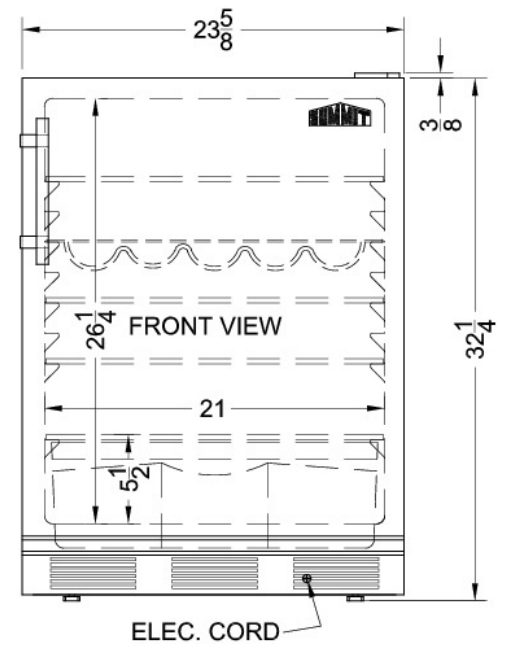

SUMMIT APPLIANCE DIVISION FELIX STORCH, INC.

770 Garrison Avenue, Bronx, NY 10474 USA TEL 718-893-3900 FAX 844-478-8799 info@summitappliance.com  www.summitappliance.com

FF61 Specifications:

Overview	
Height	32.63"
Height to Hinge Cap	32.25"
Width	23.63"
Depth	23.0"
Depth with Handle	24.63"
Depth with door at 90°	45.38"
Capacity	5.5 cu.ft.
Defrost Type	Automatic
Door	White
Cabinet	White
US Electrical Safety	UL
Canadian Electrical Safety	ULC
Energy Usage/Year	307.0kWh/year
Amps	1.0
Voltage/Frequency	115 V AC/60 Hz
Weight	100.0 lbs.
Shipping Weight	110.0 lbs.
Parts & Labor Warranty	1 Year
Compressor Warranty	5 Years
Refrigerator Features	
Door Swing	RHD
Reversible	Yes
Crisper Qty	1
Crisper Finish	Opaque
Crisper Cover	Glass
Shelf Type	Glass
Shelf Qty	3
Full Door Shelf Qty	3
Adjustable Shelves	Yes
Wine Bottle Shelves	Yes
Thermostat Type	Dial
Refrigerant Type	R134a
Refrigerant Amount	1.7
High Side PSI	285.0
Low Side PSI	70.0
Level Legs Qty	2
Interior Light	Yes

Dimensions	
Interior Height	26.25"
Interior Width	21.0"
Interior Depth	18.0"
Compressor Step Height	5.5"
Compressor Step Width	21.0"
Compressor Step Depth	6.0"

SUMMIT APPLIANCE DIVISION FELIX STORCH, INC.