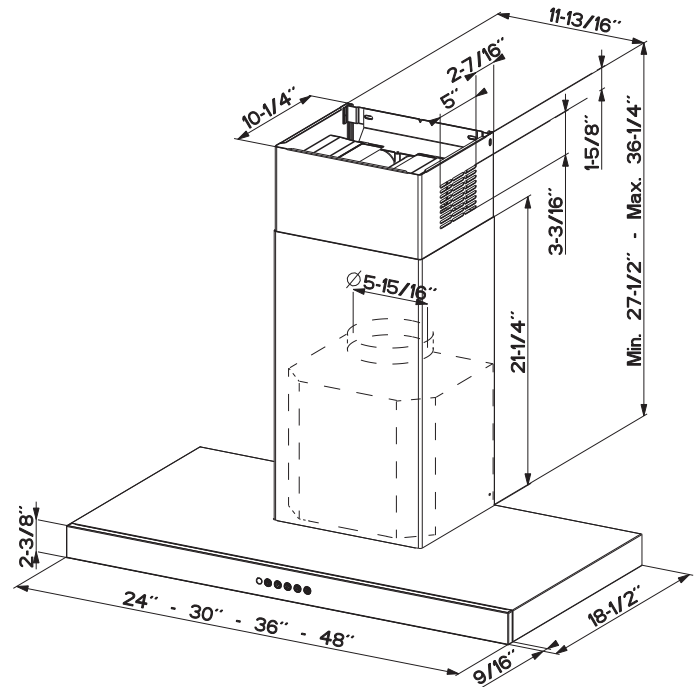

STILO WALL RANGE HOOD

SPECIFICATIONS

min. / max. ceiling height	7' 5 7/8" - 8' 8 5/8"
convertible to ductless / recirculating	yes - kit sold separately
canopy depth / height	18 1/2" d / 2 3/8" h
high ceiling kit	yes - reaches up to 11' ceilings
controls	4 speed electronic w/ white led
lighting	2 x 1 (w) led - two level
ducting top	6" round
grease filters	dishwasher safe mesh
10 minute intensive speed	yes
15 minute auto shut off	yes
ADA compliant	yes (with remote control purchase)
power cord included	yes
AC power	320 watts / 2.7 amps (600 cfm model)

PERFORMANCE (600 CFM Motor shown)

SPEED	1	2	3	BOOST
CFM	150	300	450	560
Sones	2.8	4.3	6.0	7.5

DIMENSIONS

ACCESSORIES

FILTER2 – Charcoal Filter Kit

High quality charcoal filter for use when recirculating the air back into the kitchen. Filters out odor and should be replaced every 6 months

HIGH3 – High Ceiling Kit

High ceiling kit replaces both the upper & lower chimney with 2 taller chimneys to reach up to 11'

DUCT4 – Ductless Conversion Kit

To convert the Stilo to ductless, this kit includes charcoal filters and a diverter to send the air thru the side grates on the upper chimney.

REMCTRL – Remote Control

Control all features of the hood from the convenience of a wireless remote control

WIREBOX – Fixed Wiring Box

Replace the power cord with a hard wired box to power the range hood

MUDAMPER6 / MUDAMPER8 – Universal Make-Up Air Damper

Satisfies make-up air requirements, this kit uses an air switch to activate the make-up air damper to open and bring fresh air into the home when the hood fan is on. It then closes tightly when the hood is off. The CFM level is not reduced with this accessory.