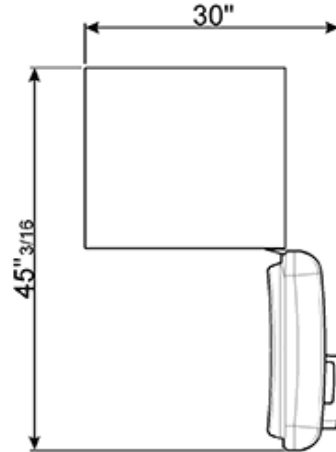

FAB32UPKLN

50's Retro style

fridge
free standing
combined
pink
24"

SMEG U.S.A. INC.
A&D BUILDING
150 EAST 58th STREET, 7th FLOOR
NEW YORK, NY, 10155
Tel. +1 212 265 5378
Fax +1 212 265 5945