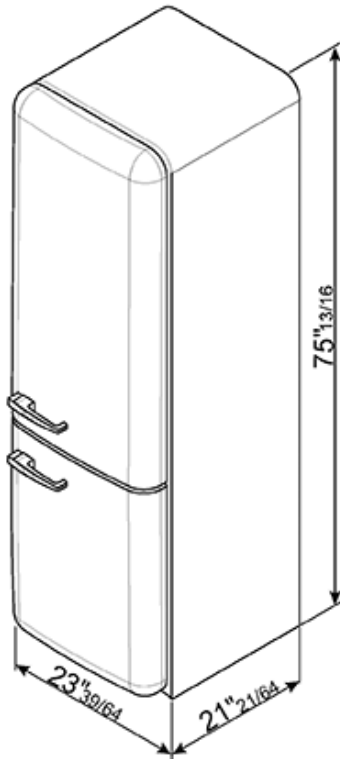

FAB32UPKLN

50's Retro style

fridge
free standing
combined
pink
24"

SMEG U.S.A. INC.
A&D BUILDING
150 EAST 58th STREET, 7th FLOOR
NEW YORK, NY, 10155
Tel. +1 212 265 5378
Fax +1 212 265 5945