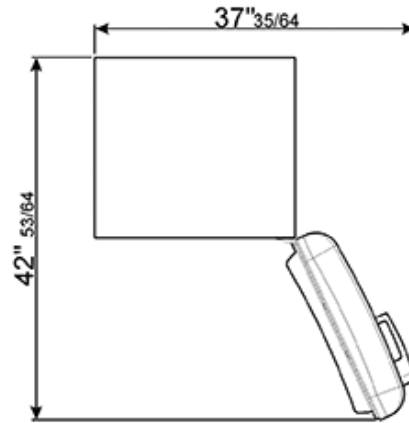

FAB32UPKLN

50's Retro style

fridge
free standing
combined
pink
24"

SMEG U.S.A. INC.
A&D BUILDING
150 EAST 58th STREET, 7th FLOOR
NEW YORK, NY, 10155
Tel. +1 212 265 5378
Fax +1 212 265 5945