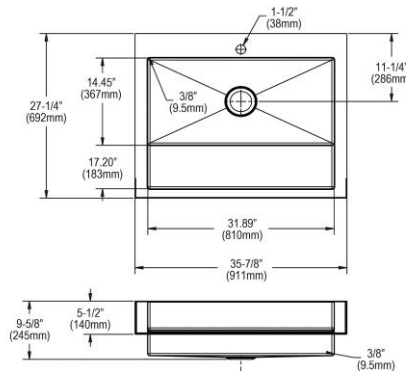

ELDSSF36279DBG

ELDSSF36279DBG

Dart Canyon Sinks

ELDSSF36279DBG \$1,180.00

Elkay Dart Canyon Stainless Steel 35-7/8" x 27-1/4" x 9-5/8", Single Bowl Farmhouse ADA Workstation Sink

- Dimensions: 35-7/8" x 27-1/4" x 9-5/8"
- 16 gauge
- Polished Satin finish
- Available in 1 faucet holes
- 3-1/2" (89mm) drain opening
- Sound deadening: Full spray sides and bottom with Sides and Bottom pads
- 36" minimum cabinet size
- Features: Work Shelf, Workstation

ELDSSF33279DBG \$1,160.00

Elkay Dart Canyon Stainless Steel 32-7/8" x 27-1/4" x 9-5/8", Single Bowl Farmhouse ADA Workstation Sink

- Dimensions: 32-7/8" x 27-1/4" x 9-5/8"
- 16 gauge
- Polished Satin finish
- Available in 1 faucet holes
- 3-1/2" (89mm) drain opening
- Sound deadening: Full spray sides and bottom with Sides and Bottom pads
- 33" minimum cabinet size
- Features: Work Shelf, Workstation

ELDSSF30279DBG \$1,145.00

Elkay Dart Canyon Stainless Steel 29-7/8" x 27-1/4" x 9-5/8", Single Bowl Farmhouse ADA Workstation Sink

- Dimensions: 29-7/8" x 27-1/4" x 9-5/8"
- 16 gauge
- Polished Satin finish
- Available in 1 faucet holes
- 3-1/2" (89mm) drain opening
- Sound deadening: Full spray sides and bottom with Sides and Bottom pads
- 30" minimum cabinet size
- Features: Work Shelf, Workstation