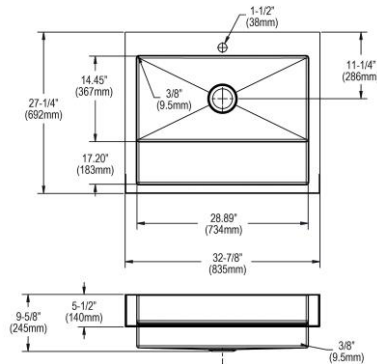

ELDSSF36279DBG

ELDSSF36279DBG

Dart Canyon Sinks

ELDSSF36279DBG \$1,180.00

Elkay Dart Canyon Stainless Steel 35-7/8" x 27-1/4" x 9-5/8", Single Bowl Farmhouse ADA Workstation Sink

- Dimensions: 35-7/8" x 27-1/4" x 9-5/8"
- 16 gauge
- Polished Satin finish
- Available in 1 faucet holes
- 3-1/2" (89mm) drain opening
- Sound deadening: Full spray sides and bottom with Sides and Bottom pads
- 36" minimum cabinet size
- Features: Work Shelf, Workstation

ELDSSF33279DBG \$1,160.00

Elkay Dart Canyon Stainless Steel 32-7/8" x 27-1/4" x 9-5/8", Single Bowl Farmhouse ADA Workstation Sink

- Dimensions: 32-7/8" x 27-1/4" x 9-5/8"
- 16 gauge
- Polished Satin finish
- Available in 1 faucet holes
- 3-1/2" (89mm) drain opening
- Sound deadening: Full spray sides and bottom with Sides and Bottom pads
- 33" minimum cabinet size
- Features: Work Shelf, Workstation

ELDSSF30279DBG \$1,145.00

Elkay Dart Canyon Stainless Steel 29-7/8" x 27-1/4" x 9-5/8", Single Bowl Farmhouse ADA Workstation Sink

- Dimensions: 29-7/8" x 27-1/4" x 9-5/8"
- 16 gauge
- Polished Satin finish
- Available in 1 faucet holes
- 3-1/2" (89mm) drain opening
- Sound deadening: Full spray sides and bottom with Sides and Bottom pads
- 30" minimum cabinet size
- Features: Work Shelf, Workstation