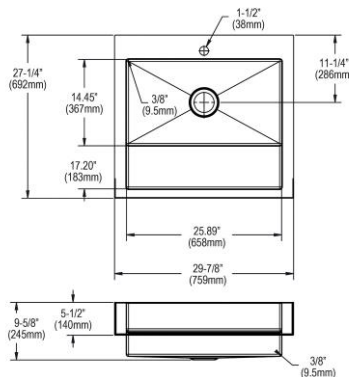

ELDSSF36279DBG

ELDSSF36279DBG

Dart Canyon Sinks

ELDSSF36279DBG \$1,180.00

Elkay Dart Canyon Stainless Steel 35-7/8" x 27-1/4" x 9-5/8", Single Bowl Farmhouse ADA Workstation Sink

- Dimensions: 35-7/8" x 27-1/4" x 9-5/8"
- 16 gauge
- Polished Satin finish
- Available in 1 faucet holes
- 3-1/2" (89mm) drain opening
- Sound deadening: Full spray sides and bottom with Sides and Bottom pads
- 36" minimum cabinet size
- Features: Work Shelf, Workstation

ELDSSF33279DBG \$1,160.00

Elkay Dart Canyon Stainless Steel 32-7/8" x 27-1/4" x 9-5/8", Single Bowl Farmhouse ADA Workstation Sink

- Dimensions: 32-7/8" x 27-1/4" x 9-5/8"
- 16 gauge
- Polished Satin finish
- Available in 1 faucet holes
- 3-1/2" (89mm) drain opening
- Sound deadening: Full spray sides and bottom with Sides and Bottom pads
- 33" minimum cabinet size
- Features: Work Shelf, Workstation

ELDSSF30279DBG \$1,145.00

Elkay Dart Canyon Stainless Steel 29-7/8" x 27-1/4" x 9-5/8", Single Bowl Farmhouse ADA Workstation Sink

- Dimensions: 29-7/8" x 27-1/4" x 9-5/8"
- 16 gauge
- Polished Satin finish
- Available in 1 faucet holes
- 3-1/2" (89mm) drain opening
- Sound deadening: Full spray sides and bottom with Sides and Bottom pads
- 30" minimum cabinet size
- Features: Work Shelf, Workstation

ELDSSF36279DBG

Dart Canyon Accessories

Bottom grids

CTXBG2513R \$165.00

Elkay Dart Canyon Stainless Steel 24-1/2" x 13" x 4-3/8"
Reversible Bottom Grid
Material Type: Stainless Steel
Size: 24-1/2" x 13" x 4-3/8"
Fits Bowl Size: 25.88" x 14.38"