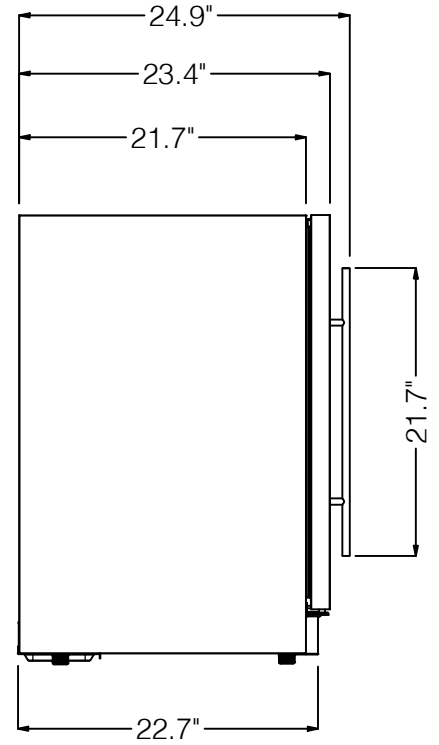

WINE COOLER

EWS52SS1- JC135

FRONT VIEW

SIDE VIEW

TOP VIEW

CAPACITY

TOTAL MAX CAPACITY: 52 BOTTLES OF WINE (25 oz)
 *Do not exceed Max Capacity, avoid product damage and losing warranty validation

FEATURES

<i>Door Finish</i>	304 Stainless Steel + Glass
<i>Cabinet Finish</i>	Black
<i>Interior Finish</i>	Black
<i>Hinge Desing</i>	Concealed. No Zero - Clearance
<i>Ligthing</i>	3 Level White LED
<i>Controls</i>	Capacitive Touch with Display with white numbers
	COOLING ZONE 1 - WHITE WINES
<i>Total Capacity</i>	16 Bottles of wine (25 oz)
<i>Temperature Range</i>	40 to 50° F
<i>Shelving</i>	2 Full Extension Racks of Wood with Metal Front Trim
	COOLING ZONE 2 - RED WINES
<i>Total Capacity</i>	36 Bottles of wine (25 oz)
<i>Temperature Range</i>	50 to 64° F
<i>Shelving</i>	3 Full Extension Racks of Wood with Metal Front Trim