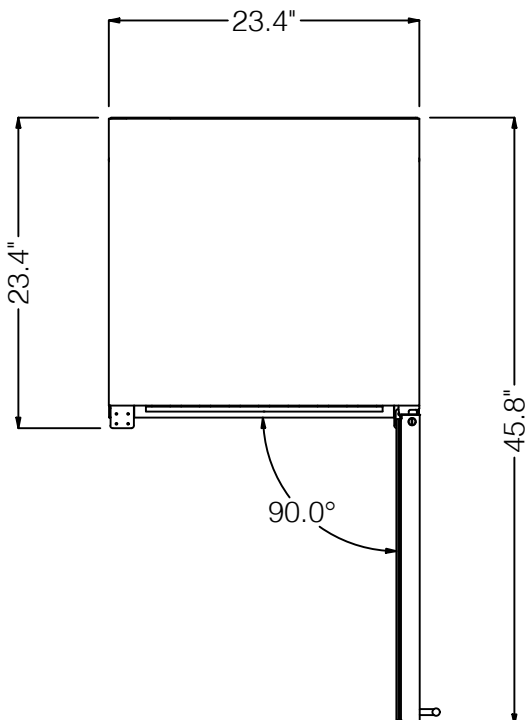

WINE COOLER

EWS52SS1- JC135

FRONT VIEW

SIDE VIEW

TOP VIEW

CAPACITY

TOTAL MAX CAPACITY: 52 BOTTLES OF WINE (25 oz)
 *Do not exceed Max Capacity, avoid product damage and losing warranty validation

FEATURES

<i>Door Finish</i>	304 Stainless Steel + Glass
<i>Cabinet Finish</i>	Black
<i>Interior Finish</i>	Black
<i>Hinge Desing</i>	Concealed. No Zero - Clearance
<i>Ligthing</i>	3 Level White LED
<i>Controls</i>	Capacitive Touch with Display with white numbers
	COOLING ZONE 1 - WHITE WINES
<i>Total Capacity</i>	16 Bottles of wine (25 oz)
<i>Temperature Range</i>	40 to 50° F
<i>Shelving</i>	2 Full Extension Racks of Wood with Metal Front Trim
	COOLING ZONE 2 - RED WINES
<i>Total Capacity</i>	36 Bottles of wine (25 oz)
<i>Temperature Range</i>	50 to 64° F
<i>Shelving</i>	3 Full Extension Racks of Wood with Metal Front Trim