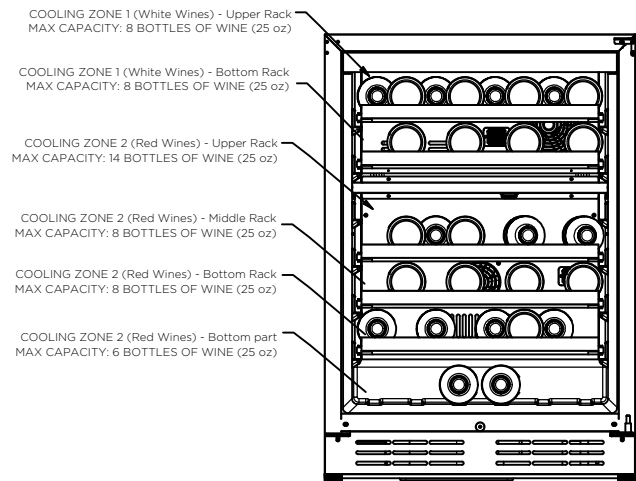

WINE COOLER

EWS52SS1- JC135

FRONT VIEW

SIDE VIEW

TOP VIEW

CAPACITY

TOTAL MAX CAPACITY: 52 BOTTLES OF WINE (25 oz)
 *Do not exceed Max Capacity, avoid product damage and losing warranty validation

FEATURES

<i>Door Finish</i>	304 Stainless Steel + Glass
<i>Cabinet Finish</i>	Black
<i>Interior Finish</i>	Black
<i>Hinge Desing</i>	Concealed. No Zero - Clearance
<i>Ligthing</i>	3 Level White LED
<i>Controls</i>	Capacitive Touch with Display with white numbers
	COOLING ZONE 1 - WHITE WINES
<i>Total Capacity</i>	16 Bottles of wine (25 oz)
<i>Temperature Range</i>	40 to 50° F
<i>Shelving</i>	2 Full Extension Racks of Wood with Metal Front Trim
	COOLING ZONE 2 - RED WINES
<i>Total Capacity</i>	36 Bottles of wine (25 oz)
<i>Temperature Range</i>	50 to 64° F
<i>Shelving</i>	3 Full Extension Racks of Wood with Metal Front Trim