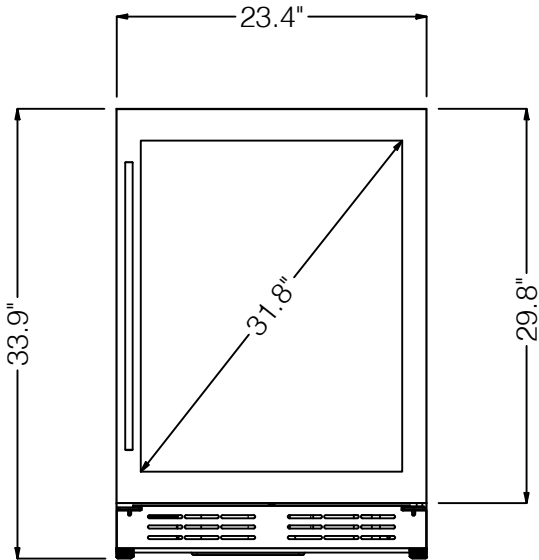

WINE COOLER

EWS52SS1- JC135

FRONT VIEW

SIDE VIEW

TOP VIEW

CAPACITY

TOTAL MAX CAPACITY: 52 BOTTLES OF WINE (25 oz)
 *Do not exceed Max Capacity, avoid product damage and losing warranty validation

FEATURES

<i>Door Finish</i>	304 Stainless Steel + Glass
<i>Cabinet Finish</i>	Black
<i>Interior Finish</i>	Black
<i>Hinge Desing</i>	Concealed. No Zero - Clearance
<i>Ligthing</i>	3 Level White LED
<i>Controls</i>	Capacitive Touch with Display with white numbers
	COOLING ZONE 1 - WHITE WINES
<i>Total Capacity</i>	16 Bottles of wine (25 oz)
<i>Temperature Range</i>	40 to 50° F
<i>Shelving</i>	2 Full Extension Racks of Wood with Metal Front Trim
	COOLING ZONE 2 - RED WINES
<i>Total Capacity</i>	36 Bottles of wine (25 oz)
<i>Temperature Range</i>	50 to 64° F
<i>Shelving</i>	3 Full Extension Racks of Wood with Metal Front Trim