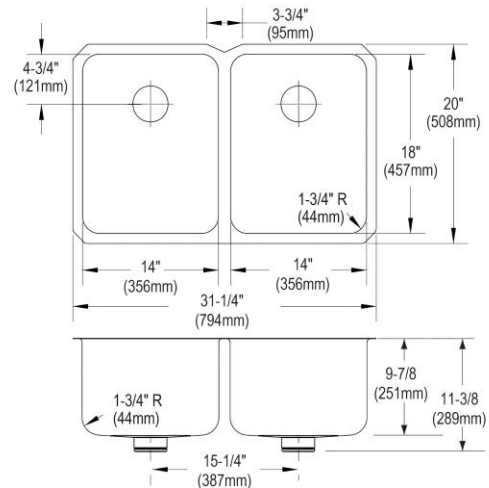

Included with Product: Two LKPD1 Perfect Drains and strainers.

A Century of Tradition and Quality. For more than 100 years, Elkay has been making innovative products and providing exceptional customer care. We take pride in offering plumbing products that make life easier, inspire change and leave the world a better place.

Product Compliance: ASME A112.19.3/CSA B45.4
Accessory: ASME A112.18.2/CSA B125.2

Sinks are listed by IAPMO® as meeting the applicable requirements of the Uniform Plumbing Code®, International Plumbing Code®, and National Plumbing Code of Canada.

- [Clean and Care Manual (PDF)](#)
- [Installation Instructions (PDF) - 1000005239](#)
- [Installation Instructions (PDF) - 74180289 Disposer](#)
- [Installation Instructions (PDF) - 74180340-USA Drain](#)
- [Installation Instructions (PDF) - Garbage Disposer Compatibility Guide](#)
- [Warranty (PDF)](#)