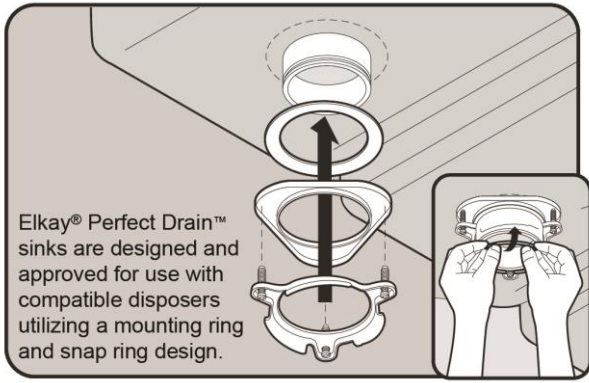

Included Accessories		
LKPD1	Perfect Drain® Fitting Type 304 Stainless Steel Body and Strainer Spec Sheet (PDF)	
Optional Accessories		
LKWOBG1418SS	Elkay Stainless Steel 13" x 17" x 1" Bottom Grid Spec Sheet (PDF)	
CBS1418	Hardwood 15" x 19" x 3/4" Cutting Board Spec Sheet (PDF)	
LKPDVR18B	Perfect Drain® Chrome Plated Brass Body Vandal-resistant Strainer Spec Sheet (PDF)	
LKDS35	3-1/2" Garbage Disposal Stopper / Strainer for use with Perfect Drain® -Satin Finish Spec Sheet (PDF)	
LKDS99	3-1/2" Garbage Disposal Stopper / Strainer for use with Perfect Drain® -Chrome Polished Stainless Steel Spec Sheet (PDF)	
LKGT1041	Elkay Gourmet Single Hole Kitchen Faucet Pull-out Spray and Lever Handle with Hi and Mid-rise Base Options Spec Sheet (PDF)	NO IMAGE AVAILABLE
LKW RB1418SS	Elkay Stainless Steel 13" x 17" x 7" Rinsing Basket Spec Sheet (PDF)	

In keeping with our policy of continuing product improvement, Elkay reserves the right to change product specifications without notice. Please visit elkay.com for the most current version of Elkay product specification sheets. This specification describes an Elkay product with design, quality, and functional benefits to the user. When making a comparison of other producers' offerings, be certain these features are not overlooked.