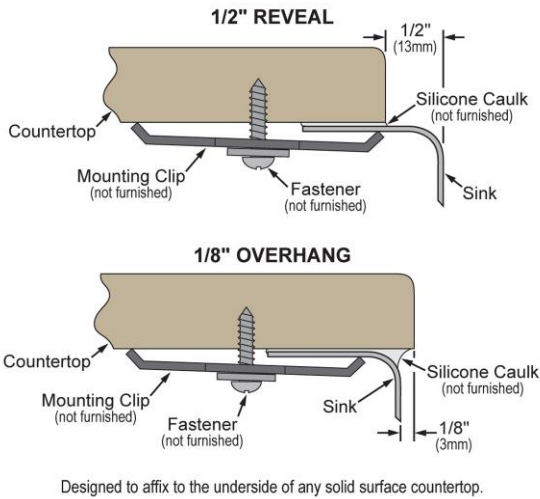

PRODUCT SPECIFICATIONS

Lustertone® Classic Stainless Steel 31-1/4" x 20" x 9-7/8" Double Bowl Undermount Sink with Perfect Drain®. Sink is manufactured from 18 gauge 304 Stainless Steel with a Lustrous Satin finish, Rear Center drain placement, and Sides and Bottom pads.

Installation Type:	Undermount
Material:	304 Stainless Steel
Special Features:	Perfect Drain
Finish:	Lustrous Satin
Gauge:	18
Sound Deadening:	Sides and Bottom pads
Number of Bowls:	2
Sink Dimensions:	31-1/4" x 20" x 11-3/8"
Bowl 1 Dimensions:	14" x 18" x 9-7/8"
Bowl 2 Dimensions:	14" x 18" x 9-7/8"
Drain Size:	3-3/8" (86mm)
Drain Location:	Rear Center
Minimum Cabinet Size:	36"
Mounting Hardware:	Undermount brackets sold separately
Template Included:	Yes
Cutout Template #:	1000001298

Template is available for download at [elkay.com](#). CAD software will be required to open the template.

Perfect Drain: Seamlessly welded stainless steel collar eliminates the gap between a traditional drain and the sink for a more sanitary and gap free installation. Select garbage disposers can be installed on either sink bowl for user convenience. Please see our Garbage Disposer Compatibility Guide.

Installation Profile:

PART: _____ QTY: _____

PROJECT: _____

CONTACT: _____

DATE: _____

NOTES: _____

APPROVAL: _____