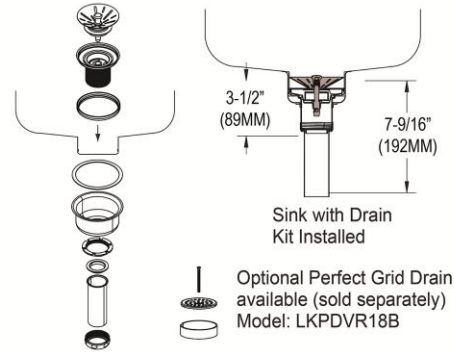

Included Accessories		
LKPD1	Perfect Drain® Fitting Type 304 Stainless Steel Body and Strainer Spec Sheet (PDF)	
Optional Accessories		
LKWOBG1418SS	Elkay Stainless Steel 13" x 17" x 1" Bottom Grid Spec Sheet (PDF)	
CBS1418	Hardwood 15" x 19" x 3/4" Cutting Board Spec Sheet (PDF)	
LKPDVR18B	Perfect Drain® Chrome Plated Brass Body Vandal-resistant Strainer Spec Sheet (PDF)	
LKDS35	3-1/2" Garbage Disposal Stopper / Strainer for use with Perfect Drain® -Satin Finish Spec Sheet (PDF)	
LKDS99	3-1/2" Garbage Disposal Stopper / Strainer for use with Perfect Drain® -Chrome Polished Stainless Steel Spec Sheet (PDF)	
LKGT1041	Elkay Gourmet Single Hole Kitchen Faucet Pull-out Spray and Lever Handle with Hi and Mid-rise Base Options Spec Sheet (PDF)	NO IMAGE AVAILABLE
LKW RB1418SS	Elkay Stainless Steel 13" x 17" x 7" Rinsing Basket Spec Sheet (PDF)	

In keeping with our policy of continuing product improvement, Elkay reserves the right to change product specifications without notice. Please visit elkay.com for the most current version of Elkay product specification sheets. This specification describes an Elkay product with design, quality, and functional benefits to the user. When making a comparison of other producers' offerings, be certain these features are not overlooked.