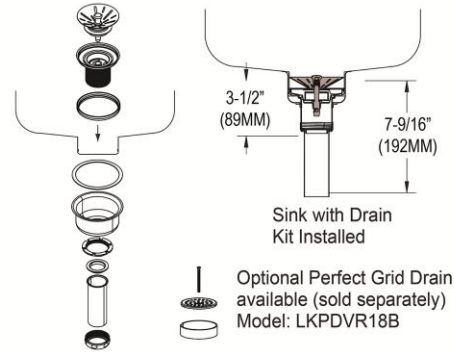

Included Accessories

LKPD1	Perfect Drain® Fitting Type 304 Stainless Steel Body and Strainer Spec Sheet (PDF)	
LKWOBG1418SS	Elkay Stainless Steel 13" x 17" x 1" Bottom Grid Spec Sheet (PDF)	

Optional Accessories

LKWOBG1316SS	Elkay Stainless Steel 12-1/2" x 15" x 1" Bottom Grid Spec Sheet (PDF)	
CB1613	Elkay Hardwood 16-3/4" x 13-1/2" x 1" Cutting Board Spec Sheet (PDF)	
CB1713	Elkay Hardwood 13-1/2" x 17" x 1" Cutting Board Spec Sheet (PDF)	
CBS1316	Hardwood 14-1/2" x 17" x 3/4" Cutting Board Spec Sheet (PDF)	
CBS1418	Hardwood 15" x 19" x 3/4" Cutting Board Spec Sheet (PDF)	
LKDS35	3-1/2" Garbage Disposal Stopper / Strainer for use with Perfect Drain® -Satin Finish Spec Sheet (PDF)	

In keeping with our policy of continuing product improvement, Elkay reserves the right to change product specifications without notice. Please visit elkay.com for the most current version of Elkay product specification sheets. This specification describes an Elkay product with design, quality, and functional benefits to the user. When making a comparison of other producers' offerings, be certain these features are not overlooked.