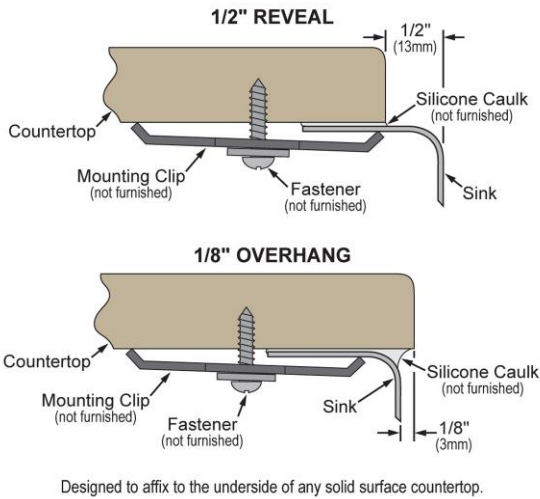

PRODUCT SPECIFICATIONS

Lustertone® Classic Stainless Steel 31-1/4" x 20-1/2" x 9-7/8" Double Bowl Undermount Sink Kit with Right Perfect Drain®. Sink is manufactured from 18 gauge 304 Stainless Steel with a Lustrous Satin finish, Rear Center drain placement, and Sides and Bottom pads.

Installation Type:	Sink Kits, Undermount
Material:	304 Stainless Steel
Special Features:	Perfect Drain
Finish:	Lustrous Satin
Gauge:	18
Sound Deadening:	Sides and Bottom pads
Number of Bowls:	2
Sink Dimensions:	31-1/4" x 20-1/2" x 11-3/8"
Bowl 1 Dimensions:	14" x 18" x 9-7/8"
Bowl 2 Dimensions:	13-1/2" x 16" x 7-7/8"
Drain Size:	3-3/8" (86mm)
Drain Location:	Rear Center
Minimum Cabinet Size:	36"
Mounting Hardware:	Undermount brackets sold separately
Template Included:	Yes
Cutout Template #:	1000001389

Template is available for download at elkay.com. CAD software will be required to open the template.

Perfect Drain: Seamlessly welded stainless steel collar eliminates the gap between a traditional drain and the sink for a more sanitary and gap free installation. Select garbage disposers can be installed on either sink bowl for user convenience. Please see our Garbage Disposer Compatibility Guide.

Installation Profile:

PART: _____ QTY: _____
PROJECT: _____
CONTACT: _____
DATE: _____
NOTES: _____
APPROVAL: _____