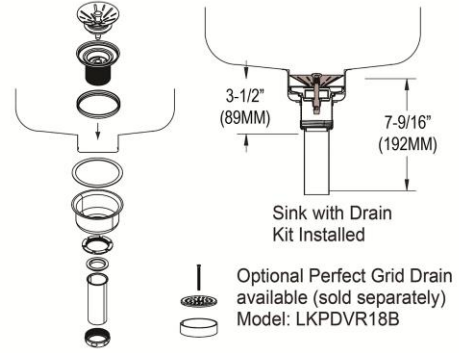

Included Accessories		
LKPD1	Perfect Drain® Fitting Type 304 Stainless Steel Body and Strainer Spec Sheet (PDF)	
Optional Accessories		
LKWOBG1316SS	Elkay Stainless Steel 12-1/2" x 15" x 1" Bottom Grid Spec Sheet (PDF)	
LKWOBG1418SS	Elkay Stainless Steel 13" x 17" x 1" Bottom Grid Spec Sheet (PDF)	
CB1613*	Spec Sheet (PDF)	
CB1713*	Spec Sheet (PDF)	
CBS1316*	Spec Sheet (PDF)	
CBS1418*	Spec Sheet (PDF)	

In keeping with our policy of continuing product improvement, Elkay reserves the right to change product specifications without notice. Please visit elkay.com for the most current version of Elkay product specification sheets. This specification describes an Elkay product with design, quality, and functional benefits to the user. When making a comparison of other producers' offerings, be certain these features are not overlooked.