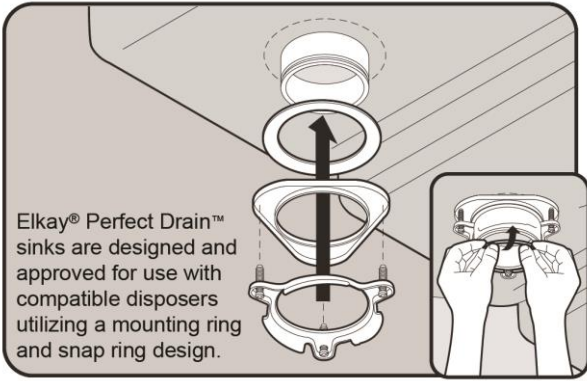

Included Accessories		
LKPD1	Perfect Drain® Fitting Type 304 Stainless Steel Body and Strainer Spec Sheet (PDF)	
Optional Accessories		
LKWOBG1316SS	Elkay Stainless Steel 12-1/2" x 15" x 1" Bottom Grid Spec Sheet (PDF)	
LKWOBG1418SS	Elkay Stainless Steel 13" x 17" x 1" Bottom Grid Spec Sheet (PDF)	
CB1613*	Spec Sheet (PDF)	
CB1713*	Spec Sheet (PDF)	
CBS1316*	Spec Sheet (PDF)	
CBS1418*	Spec Sheet (PDF)	

In keeping with our policy of continuing product improvement, Elkay reserves the right to change product specifications without notice. Please visit elkay.com for the most current version of Elkay product specification sheets. This specification describes an Elkay product with design, quality, and functional benefits to the user. When making a comparison of other producers' offerings, be certain these features are not overlooked.