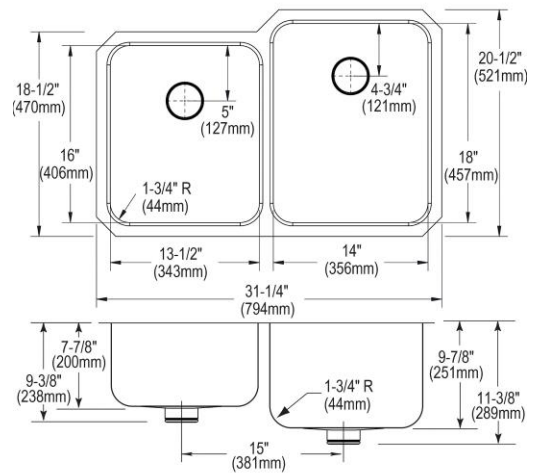

Included with Product: Two LKPD1 Perfect Drains and strainers.

A Century of Tradition and Quality. For more than 100 years, Elkay has been making innovative products and providing exceptional customer care. We take pride in offering plumbing products that make life easier, inspire change and leave the world a better place.

Product Compliance: ASME A112.19.3/CSA B45.4
Accessory: ASME A112.18.2/CSA B125.2

Sinks are listed by IAPMO® as meeting the applicable requirements of the Uniform Plumbing Code®, International Plumbing Code®, and National Plumbing Code of Canada.

- [Clean and Care Manual (PDF)](#)
- [Installation Instructions (PDF) - 1000005239](#)
- [Installation Instructions (PDF) - 74180289 Disposer](#)
- [Installation Instructions (PDF) - 74180340-USA Drain](#)
- [Installation Instructions (PDF) - Garbage Disposer Compatibility Guide](#)
- [Warranty (PDF)](#)