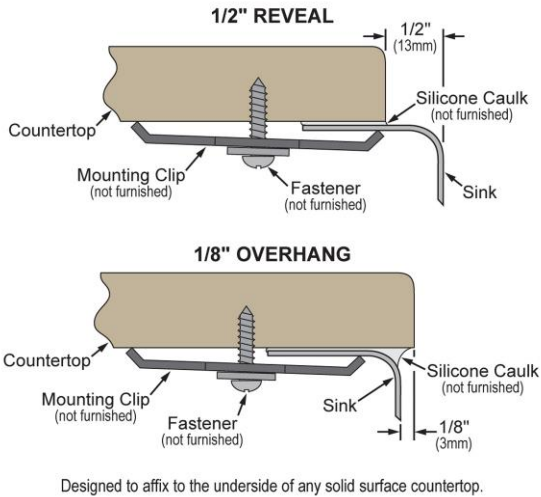

PRODUCT SPECIFICATIONS

Lustertone® Classic Stainless Steel, 31-1/4" x 20-1/2" x 9-7/8" Double Bowl Undermount Sink w/ Perfect Drain®. Sink is manufactured from 18 gauge 304 Stainless Steel with a Lustrous Satin finish, Rear Center drain placement, and Sides and Bottom pads.

Installation Type:	Undermount
Material:	304 Stainless Steel
Special Features:	Perfect Drain
Finish:	Lustrous Satin
Gauge:	18
Sound Deadening:	Sides and Bottom pads
Number of Bowls:	2
Sink Dimensions:	31-1/4" x 20-1/2" x 11-3/8"
Bowl 1 Dimensions:	13-1/2" x 16" x 7-7/8"
Bowl 2 Dimensions:	14" x 18" x 9-7/8"
Drain Size:	3-3/8" (86mm)
Drain Location:	Rear Center
Minimum Cabinet Size:	36"
Mounting Hardware:	Undermount brackets sold separately
Template Included:	Yes
Cutout Template #:	1000001388

Template is available for download at [elkay.com](#). CAD software will be required to open the template.

Perfect Drain: Seamlessly welded stainless steel collar eliminates the gap between a traditional drain and the sink for a more sanitary and gap free installation. Select garbage disposers can be installed on either sink bowl for user convenience. Please see our Garbage Disposer Compatibility Guide.

Installation Profile:

PART: _____ QTY: _____
PROJECT: _____
CONTACT: _____
DATE: _____
NOTES: _____
APPROVAL: _____