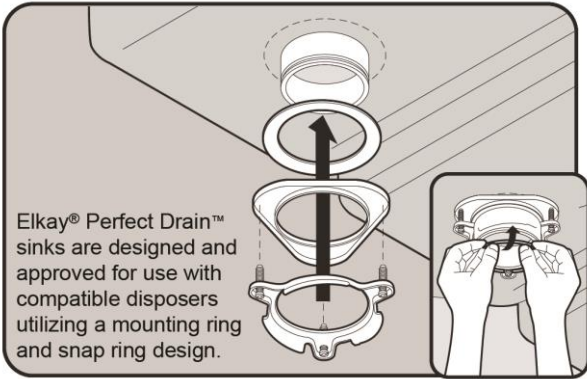

Included Accessories		
LKPD1	Perfect Drain® Fitting Type 304 Stainless Steel Body and Strainer Spec Sheet (PDF)	
Optional Accessories		
LKWOBG1316SS	Elkay Stainless Steel 12-1/2" x 15" x 1" Bottom Grid Spec Sheet (PDF)	
CB1613	Elkay Hardwood 16-3/4" x 13-1/2" x 1" Cutting Board Spec Sheet (PDF)	
CB1713	Elkay Hardwood 13-1/2" x 17" x 1" Cutting Board Spec Sheet (PDF)	
CBS1316	Hardwood 14-1/2" x 17" x 3/4" Cutting Board Spec Sheet (PDF)	
LKDS35	3-1/2" Garbage Disposal Stopper / Strainer for use with Perfect Drain® -Satin Finish Spec Sheet (PDF)	
LKDS99	3-1/2" Garbage Disposal Stopper / Strainer for use with Perfect Drain® -Chrome Polished Stainless Steel Spec Sheet (PDF)	

In keeping with our policy of continuing product improvement, Elkay reserves the right to change product specifications without notice. Please visit elkay.com for the most current version of Elkay product specification sheets. This specification describes an Elkay product with design, quality, and functional benefits to the user. When making a comparison of other producers' offerings, be certain these features are not overlooked.