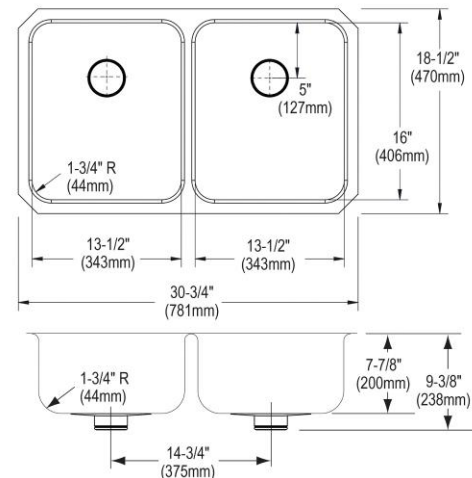

Included with Product: Two LKPD1 Perfect Drains and strainers.

A Century of Tradition and Quality. For more than 100 years, Elkay has been making innovative products and providing exceptional customer care. We take pride in offering plumbing products that make life easier, inspire change and leave the world a better place.

Product Compliance: ASME A112.19.3/CSA B45.4
Accessory: ASME A112.18.2/CSA B125.2

Sinks are listed by IAPMO® as meeting the applicable requirements of the Uniform Plumbing Code®, International Plumbing Code®, and National Plumbing Code of Canada.

- [Clean and Care Manual (PDF)](#)
- [Installation Instructions (PDF) - 1000005239](#)
- [Installation Instructions (PDF) - 74180289 Disposer](#)
- [Installation Instructions (PDF) - 74180340-USA Drain](#)
- [Installation Instructions (PDF) - Garbage Disposer Compatibility Guide](#)
- [Warranty (PDF)](#)