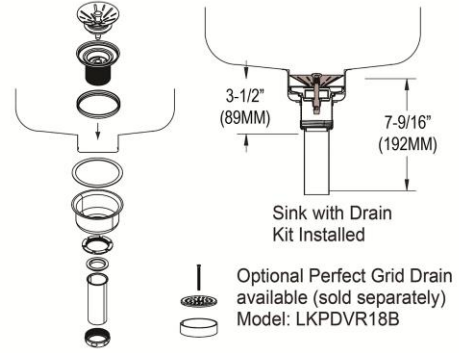

Included Accessories		
LKPD1	Perfect Drain® Fitting Type 304 Stainless Steel Body and Strainer Spec Sheet (PDF)	
Optional Accessories		
LKWOBG1316SS	Elkay Stainless Steel 12-1/2" x 15" x 1" Bottom Grid Spec Sheet (PDF)	
CB1613	Elkay Hardwood 16-3/4" x 13-1/2" x 1" Cutting Board Spec Sheet (PDF)	
CB1713	Elkay Hardwood 13-1/2" x 17" x 1" Cutting Board Spec Sheet (PDF)	
CBS1316	Hardwood 14-1/2" x 17" x 3/4" Cutting Board Spec Sheet (PDF)	
LKDS35	3-1/2" Garbage Disposal Stopper / Strainer for use with Perfect Drain® -Satin Finish Spec Sheet (PDF)	
LKDS99	3-1/2" Garbage Disposal Stopper / Strainer for use with Perfect Drain® -Chrome Polished Stainless Steel Spec Sheet (PDF)	

In keeping with our policy of continuing product improvement, Elkay reserves the right to change product specifications without notice. Please visit elkay.com for the most current version of Elkay product specification sheets. This specification describes an Elkay product with design, quality, and functional benefits to the user. When making a comparison of other producers' offerings, be certain these features are not overlooked.