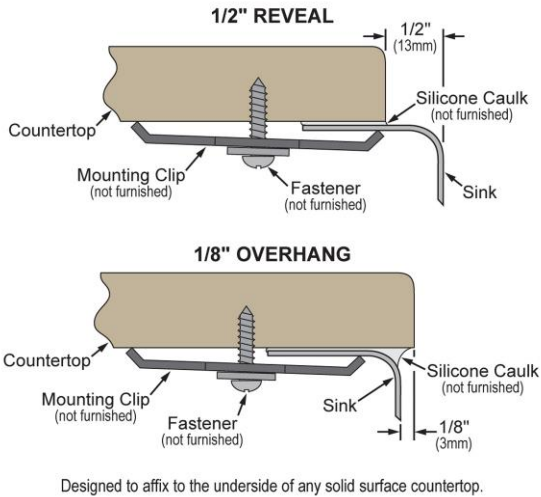

PRODUCT SPECIFICATIONS

Lustertone® Classic Stainless Steel, 30-3/4" x 18-1/2" x 7-7/8" Double Bowl Undermount Sink w/ Perfect Drain®. Sink is manufactured from 18 gauge 304 Stainless Steel with a Lustrous Satin finish, Rear Center drain placement, and Sides and Bottom pads.

Installation Type:	Undermount
Material:	304 Stainless Steel
Special Features:	Perfect Drain
Finish:	Lustrous Satin
Gauge:	18
Sound Deadening:	Sides and Bottom pads
Number of Bowls:	2
Sink Dimensions:	30-3/4" x 18-1/2" x 9-3/8"
Bowl 1 Dimensions:	13-1/2" x 16" x 7-7/8"
Bowl 2 Dimensions:	13-1/2" x 16" x 7-7/8"
Drain Size:	3-3/8" (86mm)
Drain Location:	Rear Center
Minimum Cabinet Size:	36"
Mounting Hardware:	Undermount brackets sold separately
Template Included:	Yes
Cutout Template #:	1000001312

Template is available for download at [elkay.com](#). CAD software will be required to open the template.

Perfect Drain: Seamlessly welded stainless steel collar eliminates the gap between a traditional drain and the sink for a more sanitary and gap free installation. Select garbage disposers can be installed on either sink bowl for user convenience. Please see our Garbage Disposer Compatibility Guide.

Installation Profile:

PART: _____ QTY: _____

PROJECT: _____

CONTACT: _____

DATE: _____

NOTES: _____

APPROVAL: _____

In keeping with our policy of continuing product improvement, Elkay reserves the right to change product specifications without notice. Please visit [elkay.com](#) for the most current version of Elkay product specification sheets. This specification describes an Elkay product with design, quality, and functional benefits to the user. When making a comparison of other producers' offerings, be certain these features are not overlooked.