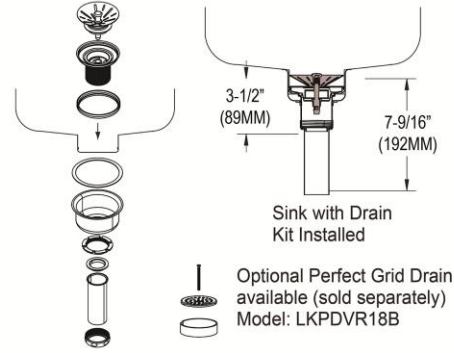

Included Accessories		
<a href="#">LKPD1</a>	Perfect Drain <sup>®</sup> Fitting Type 304 Stainless Steel Body and Strainer <a href="#">Spec Sheet (PDF)</a>	
Optional Accessories		
<a href="#">LKWOBG1418SS</a>	Elkay Stainless Steel 13" x 17" x 1" Bottom Grid <a href="#">Spec Sheet (PDF)</a>	
<a href="#">CBS1418</a>	Hardwood 15" x 19" x 3/4" Cutting Board <a href="#">Spec Sheet (PDF)</a>	
<a href="#">LKDS35</a>	3-1/2" Garbage Disposal Stopper / Strainer for use with Perfect Drain <sup>®</sup> -Satin Finish <a href="#">Spec Sheet (PDF)</a>	
<a href="#">LKDS99</a>	3-1/2" Garbage Disposal Stopper / Strainer for use with Perfect Drain <sup>®</sup> -Chrome Polished Stainless Steel <a href="#">Spec Sheet (PDF)</a>	
<a href="#">LKPDVR18B</a>	Perfect Drain <sup>®</sup> Chrome Plated Brass Body Vandal-resistant Strainer <a href="#">Spec Sheet (PDF)</a>	
<a href="#">LKGT1042</a>	Elkay Gourmet Single Hole Bar Faucet Pull-out Spray and Lever Handle <a href="#">Spec Sheet (PDF)</a>	NO IMAGE AVAILABLE