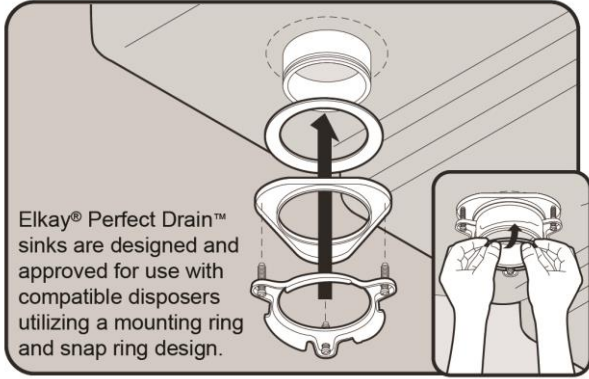

Included Accessories		
<a href="#">LKPD1</a>	Perfect Drain <sup>®</sup> Fitting Type 304 Stainless Steel Body and Strainer <a href="#">Spec Sheet (PDF)</a>	
Optional Accessories		
<a href="#">LKWOBG1418SS</a>	Elkay Stainless Steel 13" x 17" x 1" Bottom Grid <a href="#">Spec Sheet (PDF)</a>	
<a href="#">CBS1418</a>	Hardwood 15" x 19" x 3/4" Cutting Board <a href="#">Spec Sheet (PDF)</a>	
<a href="#">LKDS35</a>	3-1/2" Garbage Disposal Stopper / Strainer for use with Perfect Drain <sup>®</sup> -Satin Finish <a href="#">Spec Sheet (PDF)</a>	
<a href="#">LKDS99</a>	3-1/2" Garbage Disposal Stopper / Strainer for use with Perfect Drain <sup>®</sup> -Chrome Polished Stainless Steel <a href="#">Spec Sheet (PDF)</a>	
<a href="#">LKPDVR18B</a>	Perfect Drain <sup>®</sup> Chrome Plated Brass Body Vandal-resistant Strainer <a href="#">Spec Sheet (PDF)</a>	
<a href="#">LKGT1042</a>	Elkay Gourmet Single Hole Bar Faucet Pull-out Spray and Lever Handle <a href="#">Spec Sheet (PDF)</a>	NO IMAGE AVAILABLE