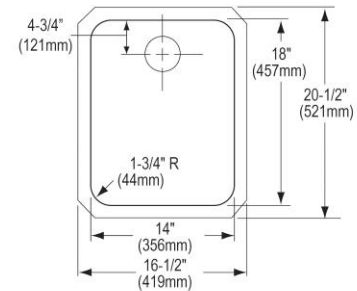

PART: _____ QTY: _____

PROJECT: _____

CONTACT: _____

DATE: _____

NOTES: _____

APPROVAL: _____

In keeping with our policy of continuing product improvement, Elkay reserves the right to change product specifications without notice. Please visit [elkay.com](#) for the most current version of Elkay product specification sheets. This specification describes an Elkay product with design, quality, and functional benefits to the user. When making a comparison of other producers' offerings, be certain these features are not overlooked.