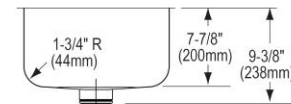

PART: _____ QTY: _____

PROJECT: _____

CONTACT: _____

DATE: _____

NOTES: _____

APPROVAL: _____

In keeping with our policy of continuing product improvement, Elkay reserves the right to change product specifications without notice. Please visit [elkay.com](#) for the most current version of Elkay product specification sheets. This specification describes an Elkay product with design, quality, and functional benefits to the user. When making a comparison of other producers' offerings, be certain these features are not overlooked.