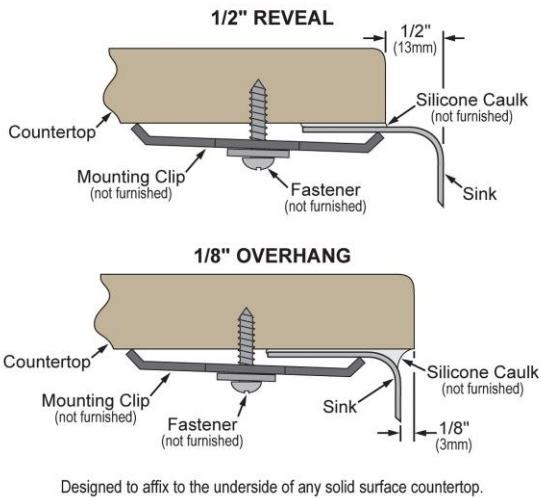

PRODUCT SPECIFICATIONS

Lustertone® Classic Stainless Steel, 16-1/2" x 20-1/2" x 7-7/8" Single Bowl Undermount Sink with Perfect Drain®. Sink is manufactured from 18 gauge 304 Stainless Steel with a Lustrous Satin finish, Rear Center drain placement, and Sides and Bottom pads.

Installation Type:	Undermount
Material:	304 Stainless Steel
Special Features:	Perfect Drain
Finish:	Lustrous Satin
Gauge:	18
Sound Deadening:	Sides and Bottom pads
Number of Bowls:	1
Sink Dimensions:	16-1/2" x 20-1/2" x 9-3/8"
Bowl 1 Dimensions:	14" x 18" x 7-7/8"
Drain Size:	3-3/8" (86mm)
Drain Location:	Rear Center
Minimum Cabinet Size:	21"
Mounting Hardware:	Undermount brackets sold separately
Template Included:	Yes
Cutout Template #:	1000001307

Template is available for download at [elkay.com](#). CAD software will be required to open the template.

Perfect Drain: Seamlessly welded stainless steel collar eliminates the gap between a traditional drain and the sink for a more sanitary and gap free installation. Select garbage disposers can be installed on either sink bowl for user convenience. Please see our Garbage Disposer Compatibility Guide.

Installation Profile:

Included with Product: One LKPD1 Perfect Drain and strainer.

A Century of Tradition and Quality. For more than 100 years, Elkay has been making innovative products and providing exceptional customer care. We take pride in offering plumbing products that make life easier, inspire change and leave the world a better place.

Product Compliance: ASME A112.19.3/CSA B45.4
Accessory: ASME A112.18.2/CSA B125.2

Sinks are listed by IAPMO® as meeting the applicable requirements of the Uniform Plumbing Code®, International Plumbing Code®, and National Plumbing Code of Canada.

- [Clean and Care Manual (PDF)](#)
- [Installation Instructions (PDF) - 1000005239](#)
- [Installation Instructions (PDF) - 74180289 Disposer](#)
- [Installation Instructions (PDF) - 74180340-USA Drain](#)
- [Installation Instructions (PDF) - Garbage Disposer Compatibility Guide](#)
- [Warranty (PDF)](#)