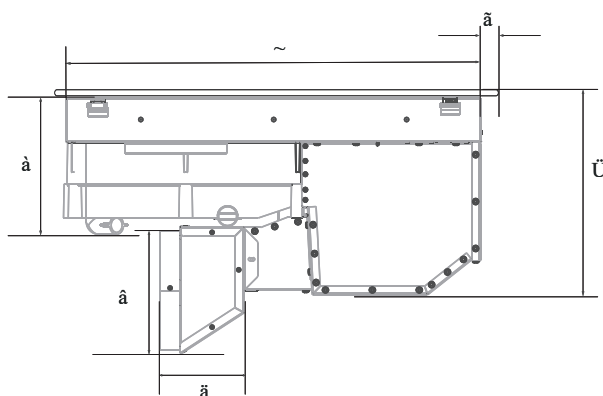

PRODUCT DIMENSIONS
NIKOLA TESLA FLUX

PLAN

FRONT

PROFILE

	ENF430BL	ENF436BL
A	22 7/32" (56.46 cm)	
B	30 21/64" (77.05 cm)	36" (91.5 cm)
C	28 13/64" (71.64 cm)	34" (86.39 cm)
D	2 17/32" (6.45 cm)	
E	13 3/16" (33.48 cm)	
F	16 9/16" (42.1 cm)	
G	10 5/8" (27.05 cm)	

	ENF430BL	ENF436BL
H	10 3/16" (25.9 cm)	
I	1" (2.56 cm)	
J	6 13/16" (17.29 cm)	
K	6 13/32" (16.33 cm)	
L	4 15/64" (10.75 cm)	
M	2 1/32" (1.7 cm)	5/8" (1.66 cm)