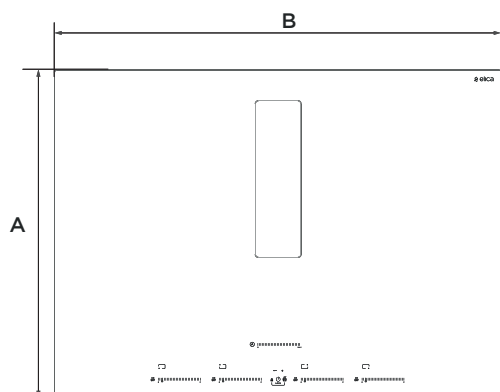

PRODUCT DIMENSIONS
NIKOLA TESLA FLUX

PLAN

FRONT

PROFILE

	ENF430BL	ENF436BL
A	22 7/32" (56.46 cm)	
B	30 21/64" (77.05 cm)	36" (91.5 cm)
C	28 13/64" (71.64 cm)	34" (86.39 cm)
D	2 17/32" (6.45 cm)	
E	13 3/16" (33.48 cm)	
F	16 9/16" (42.1 cm)	
G	10 5/8" (27.05 cm)	

	ENF430BL	ENF436BL
H	10 3/16" (25.9 cm)	
I	1" (2.56 cm)	
J	6 13/16" (17.29 cm)	
K	6 13/32" (16.33 cm)	
L	4 15/64" (10.75 cm)	
M	2 1/32" (1.7 cm)	5/8" (1.66 cm)