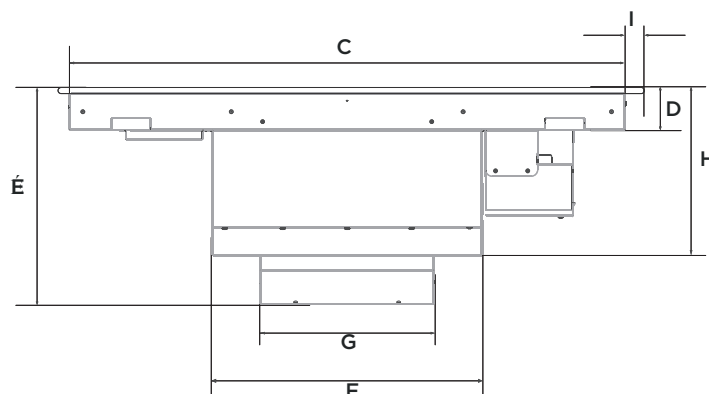

PRODUCT DIMENSIONS
NIKOLA TESLA FLUX

PLAN

FRONT

PROFILE

	ENF430BL	ENF436BL
A	22 7/32" (56.46 cm)	
B	30 21/64" (77.05 cm)	36" (91.5 cm)
C	28 13/64" (71.64 cm)	34" (86.39 cm)
D	2 17/32" (6.45 cm)	
E	13 3/16" (33.48 cm)	
F	16 9/16" (42.1 cm)	
G	10 5/8" (27.05 cm)	

	ENF430BL	ENF436BL
H	10 3/16" (25.9 cm)	
I	1" (2.56 cm)	
J	6 13/16" (17.29 cm)	
K	6 13/32" (16.33 cm)	
L	4 15/64" (10.75 cm)	
M	2 1/32" (1.7 cm)	5/8" (1.66 cm)