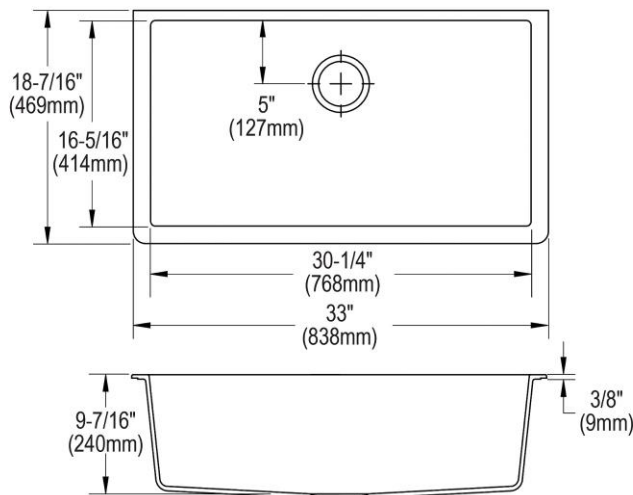

▼ **Ships in multiple boxes.**

A Century of Tradition and Quality. For more than 100 years, Elkay has been making innovative products and providing exceptional customer care. We take pride in offering plumbing products that make life easier, inspire change and leave the world a better place.

Product Compliance: CSA B45.5/IAPMO Z124
Accessory: ASME A112.18.2/CSA B125.2

[Clean and Care Manual (PDF)](#)
[Installation Instructions (PDF) - 1000005238](#)
[Warranty (PDF)](#)