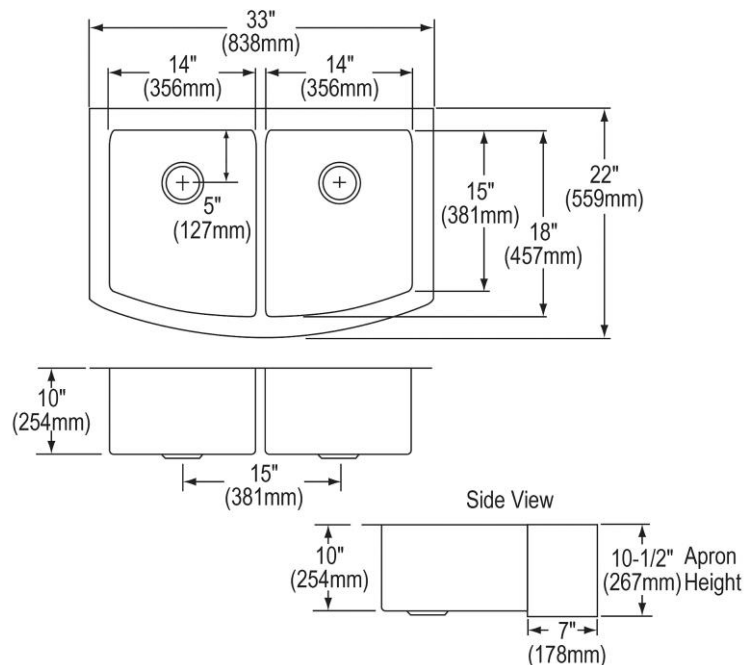

PART: _____ QTY: _____
PROJECT: _____
CONTACT: _____
DATE: _____
NOTES: _____
APPROVAL: _____

In keeping with our policy of continuing product improvement, Elkay reserves the right to change product specifications without notice. Please visit elkay.com for the most current version of Elkay product specification sheets. This specification describes an Elkay product with design, quality, and functional benefits to the user. When making a comparison of other producers' offerings, be certain these features are not overlooked.