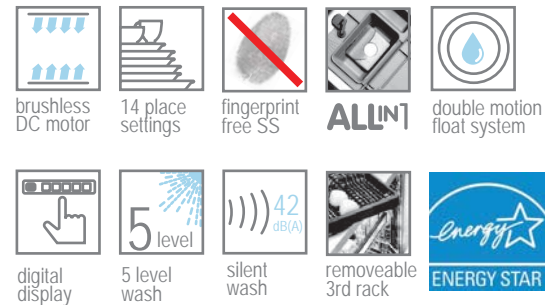

24" DISHWASHER - Tall Tub - Top Control

MODEL: DWT59500_____

Blomberg
seit 1883

Available Finishes:
Fingerprint Resistant
Stainless Steel
Model#: DWT59500SS

Panel Ready
Fully Integrated
Model#: DWT59500FBI

| | | | |
|---------------------------|----------------------|----------------------------|--------------------------|
| Wash Cycles | 9 | Watts | 1400 W |
| Functions | 5 | Current | 12 amps |
| Sound Level | 42 dBA | Volts | 120 V |
| Third Rack | Yes - Removable | Frequency | 60 Hz |
| Adjustability | Yes - Loaded | Power Cord | 5' included |
| Folding Tines | Yes | Min. Water Press. | 5 PSI |
| Tub Construction | Stainless Steel | Inlet | 3/8" min |
| Maximum Water Temp. | 167° | Outlet Hose | 76 3/4" long |
| Water Heater | Concealed - Flo Thru | | |
| Control Type | Top - Hidden | | |
| Wash Levels | 5 Levels | Height | 33 7/8" |
| Turbidity Sensory | Yes | Width | 23 9/16" |
| Child Lock | No | Depth | 21 5/8" |
| Overflow Protection | Auto Volume Sensor | Cutout / Space (H x W x D) | 34" x 24" x 24" |
| | | Leveling Feet | 4 - all level from front |
| | | Net Weight | 95 lb |
| Water Usage per cycle | 2.4 gallons | | |
| Energy Efficiency Class | Tier III | | |
| Annual energy consumption | 225 kWhr | | |
| Annual water consumption | 215 gallons | | |
| Recyclable content | 100% | | |
| Placessettings | 14 | | |