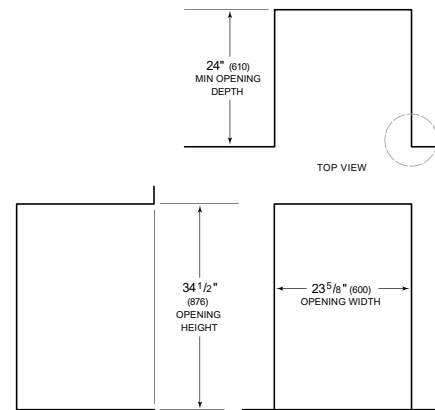

PRODUCT SPECIFICATIONS

Model	DW2451WS
Dimensions	23 5/8"W x 34 1/2"H x 23 1/4"D
Door Clearance	26 3/4"
Sound Level	41 dBA (Model and cycle/option dependent)
Electrical Supply	115 VAC, 60 Hz
Electrical Service	15 amp dedicated circuit
Receptacle	3-prong grounding-type
Cord Length	6'
Water Connection	5' braided tubing with 3/8" female compression fitting
Drain Connection	5' (1.5 m) corrugated tubing
Plumbing Pressure	30–140 psi

ELECTRICAL

PLUMBING

COVE OPENING WIDTH Cove dishwashers accommodate varying opening widths. A 23 5/8" (60 cm) width provides minimum reveals and is ideal for new construction. A 24" width is also common; however, reveals for a 24" opening will be larger than the reveals for a 23 5/8" opening unless the panel width is adjusted accordingly. 24" and 60 cm stainless steel panels are available and must be specified accordingly.

PANEL SPECIFICATIONS For complete panels specifications including width/height, weight requirements and thickness requirements visit subzero-wolf.com/reveal.

INTERIOR VIEW

This illustration is intended for interior reference only and may not represent the exterior of the model being specified.

DIMENSIONS

*33 3/4" (857) MIN TO 34 3/4" (883) MAX

60 CM INSTALLATION

NOTE: 3 1/2" (89) finished returns will be visible and should be finished to match cabir