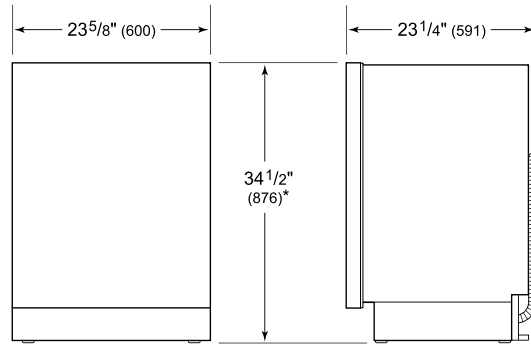

PRODUCT SPECIFICATIONS

Model	DW2451WS
Dimensions	23 5/8"W x 34 1/2"H x 23 1/4"D
Door Clearance	26 3/4"
Sound Level	41 dBA (Model and cycle/option dependent)
Electrical Supply	115 VAC, 60 Hz
Electrical Service	15 amp dedicated circuit
Receptacle	3-prong grounding-type
Cord Length	6'
Water Connection	5' braided tubing with 3/8" female compression fitting
Drain Connection	5' (1.5 m) corrugated tubing
Plumbing Pressure	30–140 psi

ELECTRICAL

PLUMBING

COVE OPENING WIDTH Cove dishwashers accommodate varying opening widths. A 23 5/8" (60 cm) width provides minimum reveals and is ideal for new construction. A 24" width is also common; however, reveals for a 24" opening will be larger than the reveals for a 23 5/8" opening unless the panel width is adjusted accordingly. 24" and 60 cm stainless steel panels are available and must be specified accordingly.

PANEL SPECIFICATIONS For complete panels specifications including width/height, weight requirements and thickness requirements visit subzero-wolf.com/reveal.

INTERIOR VIEW

This illustration is intended for interior reference only and may not represent the exterior of the model being specified.

DIMENSIONS

*33 3/4" (857) MIN TO 34 3/4" (883) MAX

60 CM INSTALLATION

NOTE: 3 1/2" (89) finished returns will be visible and should be finished to match cabir