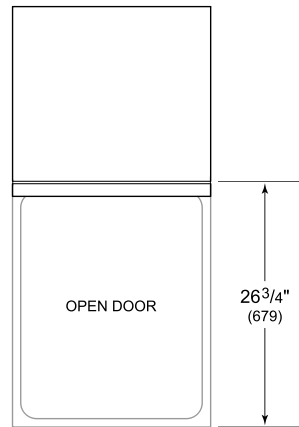

PRODUCT SPECIFICATIONS

Model	DW2451WS
Dimensions	23 5/8"W x 34 1/2"H x 23 1/4"D
Door Clearance	26 3/4"
Sound Level	41 dBA (Model and cycle/option dependent)
Electrical Supply	115 VAC, 60 Hz
Electrical Service	15 amp dedicated circuit
Receptacle	3-prong grounding-type
Cord Length	6'
Water Connection	5' braided tubing with 3/8" female compression fitting
Drain Connection	5' (1.5 m) corrugated tubing
Plumbing Pressure	30–140 psi

ELECTRICAL

PLUMBING

COVE OPENING WIDTH Cove dishwashers accommodate varying opening widths. A 23 5/8" (60 cm) width provides minimum reveals and is ideal for new construction. A 24" width is also common; however, reveals for a 24" opening will be larger than the reveals for a 23 5/8" opening unless the panel width is adjusted accordingly. 24" and 60 cm stainless steel panels are available and must be specified accordingly.

PANEL SPECIFICATIONS For complete panels specifications including width/height, weight requirements and thickness requirements visit subzero-wolf.com/reveal.

INTERIOR VIEW

This illustration is intended for interior reference only and may not represent the exterior of the model being specified.

DIMENSIONS

*33 3/4" (857) MIN TO 34 3/4" (883) MAX

60 CM INSTALLATION

NOTE: 3 1/2" (89) finished returns will be visible and should be finished to match cabir