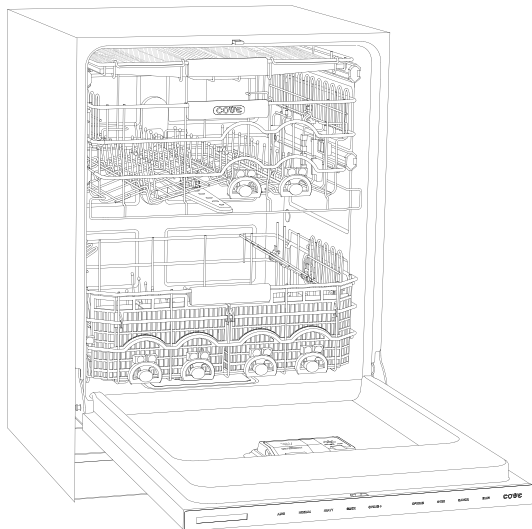

HANDLE ACCESSORIES

PRO

TUBULAR

PRODUCT DETAILS

DISHWASHER

- 4 LED lights (2 sides; 2 top)
- 43 spray jets across 3 spray arms
- Four-stage, fine mesh filter
- Adjustable stemware rail
- Adjustable cup shelf
- Height-adjustable middle rack
- Easy-glide bottom rack
- Upper silverware rack
- One large utensil basket
- Fold-down tines on lower and middle racks
- Water softener

PRODUCT SPECIFICATIONS

Model	DW2451WS
Dimensions	23 5/8"W x 34 1/2"H x 23 1/4"D
Door Clearance	26 3/4"
Sound Level	41 dBA (Model and cycle/option dependent)
Electrical Supply	115 VAC, 60 Hz
Electrical Service	15 amp dedicated circuit
Receptacle	3-prong grounding-type
Cord Length	6'
Water Connection	5' braided tubing with 3/8" female compression fitting
Drain Connection	5' (1.5 m) corrugated tubing
Plumbing Pressure	30–140 psi

ELECTRICAL

PLUMBING

COVE OPENING WIDTH Cove dishwashers accommodate varying opening widths. A 23 5/8" (60 cm) width provides minimum reveals and is ideal for new construction. A 24" width is also common; however, reveals for a 24" opening will be larger than the reveals for a 23 5/8" opening unless the panel width is adjusted accordingly. 24" and 60 cm stainless steel panels are available and must be specified accordingly.

PANEL SPECIFICATIONS For complete panels specifications including width/height, weight requirements and thickness requirements visit subzero-wolf.com/reveal.

INTERIOR VIEW

This illustration is intended for interior reference only and may not represent the exterior of the model being specified.