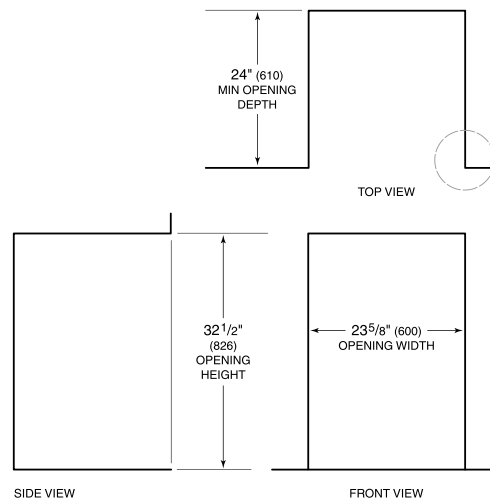

60 CM INSTALLATION