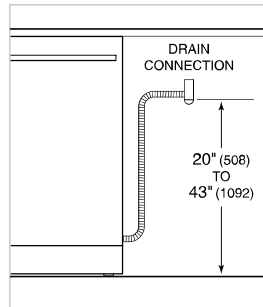

HANDLE ACCESSORIES

PRO

TUBULAR

PRODUCT DETAILS

DISHWASHER

- 4 LED lights (2 sides; 2 top)
- 43 spray jets across 3 spray arms
- Four-stage, fine mesh filter
- Adjustable stemware rail
- Adjustable cup shelf
- Height-adjustable middle rack
- Easy-glide bottom rack
- Upper silverware rack
- One large utensil basket
- Fold-down tines on lower and middle racks

PRODUCT SPECIFICATIONS

Model	DW2451
Dimensions	23 5/8"W x 34 1/2"H x 23 1/4"D
Door Clearance	26 3/4"
Sound Level	41 dBA (Model and cycle/option dependent)
Electrical Supply	115 VAC, 60 Hz
Electrical Service	15 amp dedicated circuit
Receptacle	3-prong grounding-type
Cord Length	6'
Water Connection	5' braided tubing with 3/8" female compression fitting
Drain Connection	5' (1.5 m) corrugated tubing
Plumbing Pressure	30–140 psi

ELECTRICAL

PLUMBING

COVE OPENING WIDTH Cove dishwashers accommodate varying opening widths. A 23 5/8" (60 cm) width provides minimum reveals and is ideal for new construction. A 24" width is also common; however, reveals for a 24" opening will be larger than the reveals for a 23 5/8" opening unless the panel width is adjusted accordingly. 24" and 60 cm stainless steel panels are available and must be specified accordingly.