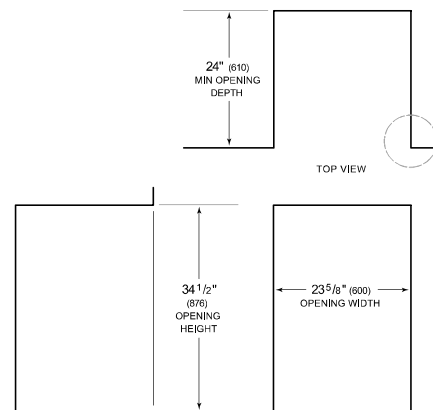

PRODUCT SPECIFICATIONS

Model	DW2451
Dimensions	23 5/8"W x 34 1/2"H x 23 1/4"D
Door Clearance	26 3/4"
Sound Level	41 dBA (Model and cycle/option dependent)
Electrical Supply	115 VAC, 60 Hz
Electrical Service	15 amp dedicated circuit
Receptacle	3-prong grounding-type
Cord Length	6'
Water Connection	5' braided tubing with 3/8" female compression fitting
Drain Connection	5' (1.5 m) corrugated tubing
Plumbing Pressure	30–140 psi

ELECTRICAL

PLUMBING

COVE OPENING WIDTH Cove dishwashers accommodate varying opening widths. A 23 5/8" (60 cm) width provides minimum reveals and is ideal for new construction. A 24" width is also common; however, reveals for a 24" opening will be larger than the reveals for a 23 5/8" opening unless the panel width is adjusted accordingly. 24" and 60 cm stainless steel panels are available and must be specified accordingly.

PANEL SPECIFICATIONS For complete panels specifications including width/height, weight requirements and thickness requirements visit subzero-wolf.com/reveal.

INTERIOR VIEW

This illustration is intended for interior reference only and may not represent the exterior of the model being specified.

DIMENSIONS

*33 3/4" (857) MIN TO 34 3/4" (883) MAX

60 CM INSTALLATION

NOTE: 3 1/2" (89) finished returns will be visible and should be finished to match cabir