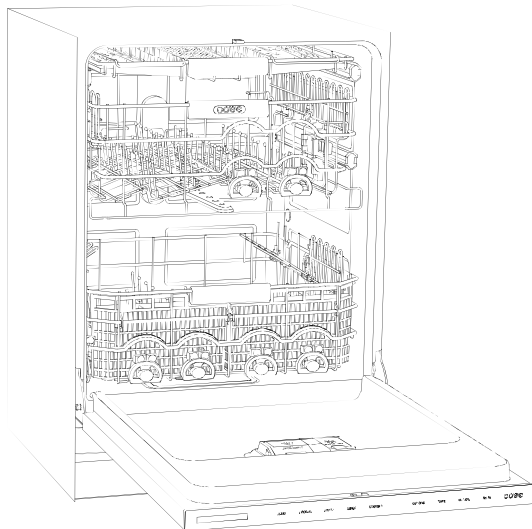

HANDLE ACCESSORIES

PRO

TUBULAR

PRODUCT DETAILS

DISHWASHER

- 4 LED lights (2 sides; 2 top)
- 43 spray jets across 3 spray arms
- Four-stage, fine mesh filter
- Adjustable stemware rail
- Adjustable cup shelf
- Height-adjustable middle rack
- Easy-glide bottom rack
- Upper silverware rack
- One large utensil basket
- Fold-down tines on lower and middle racks

ELECTRICAL

PLUMBING

COVE OPENING WIDTH Cove dishwashers accommodate varying opening widths. A 23 5/8" (60 cm) width provides minimum reveals and is ideal for new construction. A 24" width is also common; however, reveals for a 24" opening will be larger than the reveals for a 23 5/8" opening unless the panel width is adjusted accordingly. 24" and 60 cm stainless steel panels are available and must be specified accordingly.

PANEL SPECIFICATIONS For complete panels specifications including width/height, weight requirements and thickness requirements visit subzero-wolf.com/reveal.

INTERIOR VIEW

This illustration is intended for interior reference only and may not represent the exterior of the model being specified.