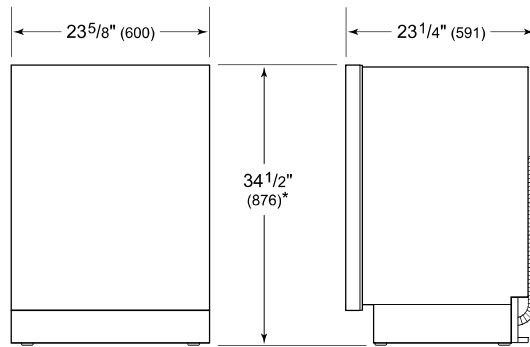

PRODUCT SPECIFICATIONS

Model	DW2451
Dimensions	23 5/8"W x 34 1/2"H x 23 1/4"D
Door Clearance	26 3/4"
Sound Level	41 dBA (Model and cycle/option dependent)
Electrical Supply	115 VAC, 60 Hz
Electrical Service	15 amp dedicated circuit
Receptacle	3-prong grounding-type
Cord Length	6'
Water Connection	5' braided tubing with 3/8" female compression fitting
Drain Connection	5' (1.5 m) corrugated tubing
Plumbing Pressure	30–140 psi

ELECTRICAL

PLUMBING

COVE OPENING WIDTH Cove dishwashers accommodate varying opening widths. A 23 5/8" (60 cm) width provides minimum reveals and is ideal for new construction. A 24" width is also common; however, reveals for a 24" opening will be larger than the reveals for a 23 5/8" opening unless the panel width is adjusted accordingly. 24" and 60 cm stainless steel panels are available and must be specified accordingly.

PANEL SPECIFICATIONS For complete panels specifications including width/height, weight requirements and thickness requirements visit subzero-wolf.com/reveal.

INTERIOR VIEW

This illustration is intended for interior reference only and may not represent the exterior of the model being specified.

DIMENSIONS

*33 3/4" (857) MIN TO 34 3/4" (883) MAX

60 CM INSTALLATION

NOTE: 3 1/2" (89) finished returns will be visible and should be finished to match cabir