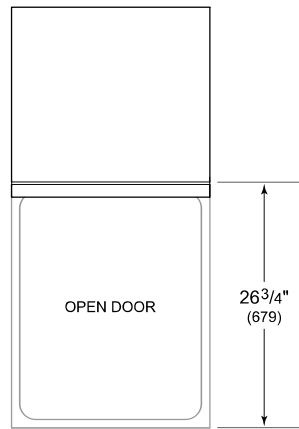

PRODUCT SPECIFICATIONS

Model	DW2451
Dimensions	23 5/8"W x 34 1/2"H x 23 1/4"D
Door Clearance	26 3/4"
Sound Level	41 dBA (Model and cycle/option dependent)
Electrical Supply	115 VAC, 60 Hz
Electrical Service	15 amp dedicated circuit
Receptacle	3-prong grounding-type
Cord Length	6'
Water Connection	5' braided tubing with 3/8" female compression fitting
Drain Connection	5' (1.5 m) corrugated tubing
Plumbing Pressure	30–140 psi

ELECTRICAL

PLUMBING

COVE OPENING WIDTH Cove dishwashers accommodate varying opening widths. A 23 5/8" (60 cm) width provides minimum reveals and is ideal for new construction. A 24" width is also common; however, reveals for a 24" opening will be larger than the reveals for a 23 5/8" opening unless the panel width is adjusted accordingly. 24" and 60 cm stainless steel panels are available and must be specified accordingly.

PANEL SPECIFICATIONS For complete panels specifications including width/height, weight requirements and thickness requirements visit subzero-wolf.com/reveal.

INTERIOR VIEW

This illustration is intended for interior reference only and may not represent the exterior of the model being specified.

DIMENSIONS

*33 3/4" (857) MIN TO 34 3/4" (883) MAX

60 CM INSTALLATION

NOTE: 3 1/2" (89) finished returns will be visible and should be finished to match cabir