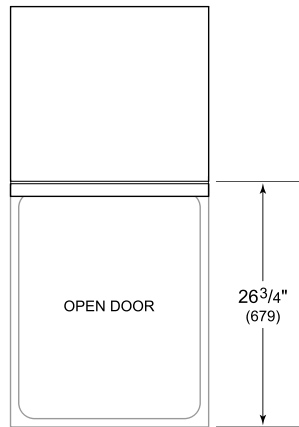

*33 3/4" (857) MIN TO 34 3/4" (883) MAX