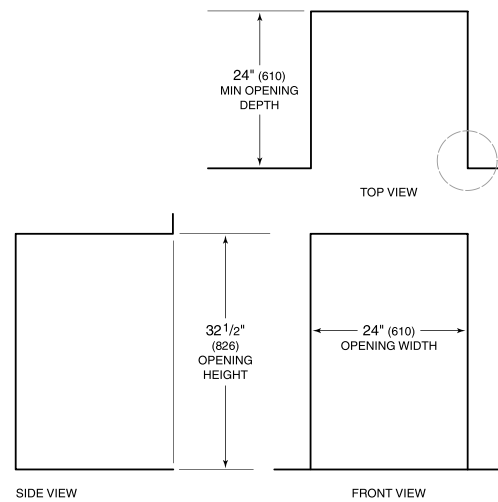

24" INSTALLATION