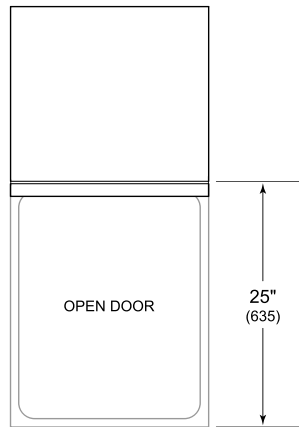

*31 7/8" (810) MIN TO 32 7/8" (835) MAX