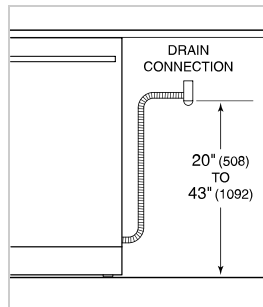

PRODUCT SPECIFICATIONS

Model	DW2451/ADA
Dimensions	23 5/8"W x 32 1/2"H x 23 1/4"D
Door Clearance	25"
Sound Level	41 dBA (Model and cycle/option dependent)
Electrical Supply	115 VAC, 60 Hz
Electrical Service	15 amp dedicated circuit
Receptacle	3-prong grounding-type
Cord Length	6'
Water Connection	5' braided tubing with 3/8" female compression fitting
Drain Connection	5' (1.5 m) corrugated tubing
Plumbing Pressure	30–140 psi

ELECTRICAL

PLUMBING

COVE OPENING WIDTH Cove dishwashers accommodate varying opening widths. A 23 5/8" (60 cm) width provides minimum reveals and is ideal for new construction. A 24" width is also common; however, reveals for a 24" opening will be larger than the reveals for a 23 5/8" opening unless the panel width is adjusted accordingly. 24" and 60 cm stainless steel panels are available and must be specified accordingly.

PANEL SPECIFICATIONS For complete panels specifications including width/height, weight requirements and thickness requirements visit subzero-wolf.com/reveal.

INTERIOR VIEW

This illustration is intended for interior reference only and may not represent the exterior of the model being specified.

DIMENSIONS

*31 7/8" (810) MIN TO 32 7/8" (835) MAX

24" INSTALLATION