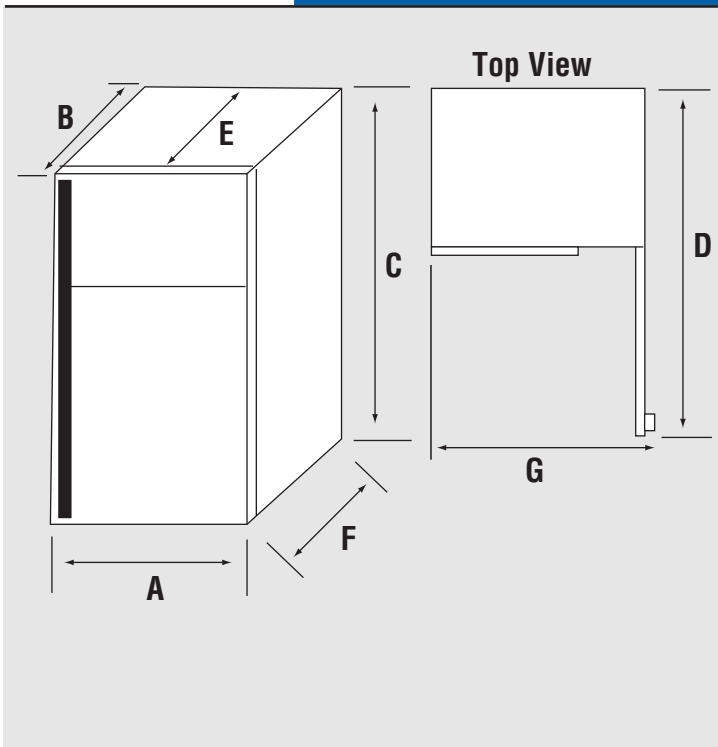

TOP MOUNT REFRIGERATOR

21 Cu. Ft. Models

Dimensions

	Inches	Centimeters
A	32 5/8	83
B ¹	31 1/8	79
C ²	66	168
D ³	60 1/8	153
E ⁴	26 1/4	67
F ⁵	28 7/8	74
G ⁶	35 3/8	90

Notes:

1. Depth including door handle.
2. Height excluding door hinge. Height with hinge cover is 67 1/4" (170.8 cm).
3. Depth with door open 90° .
4. Depth of cabinet.
5. Depth excluding door handle.
6. Width with door open 90° .