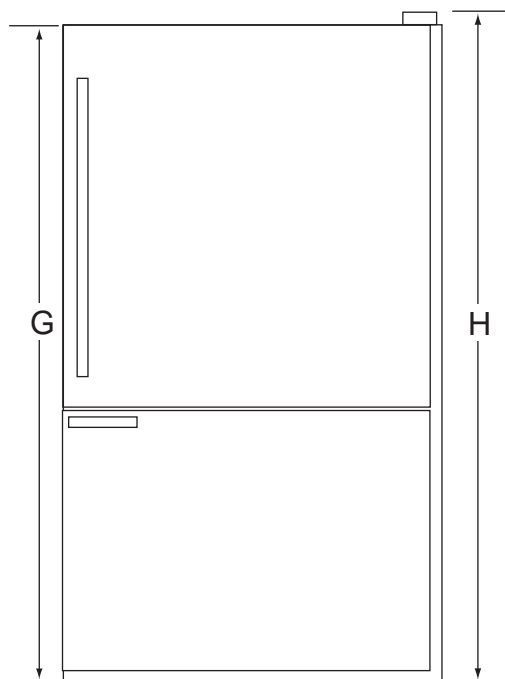

BOTTOM-FREEZER REFRIGERATOR

MBB1954
18.5 Cu. Ft. Model

Dimensions

■	Inches □	Centimeters
A □	29 5/8 □	75.2
B ¹ □	31 7/8 □	81.0
C ² □	30 3/4 □	78.1
D □	28 □	71.1
E ³ □	59 □	149.9
F ⁴ □	31 □	78.7
G ⁵ □	65 5/8 □	166.7
H ⁶ □	66 7/8 □	169.9

Notes:

1. □ Depth including door handle.
2. □ Depth excluding door handle.
3. □ Depth with doors open 90° .
4. □ Width with doors open 90°
□ including door handle.
5. □ Height excluding door hinge.
6. □ Height including door hinge.