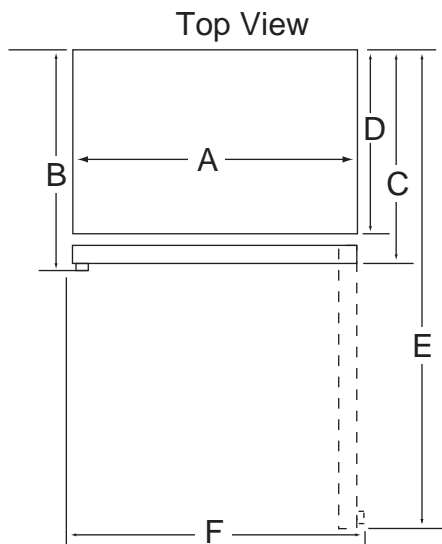

BOTTOM-FREEZER REFRIGERATOR

MBB1954
18.5 Cu. Ft. Model

Dimensions

■	Inches □	Centimeters
A □	29 5/8 □	75.2
B ¹ □	31 7/8 □	81.0
C ² □	30 3/4 □	78.1
D □	28 □	71.1
E ³ □	59 □	149.9
F ⁴ □	31 □	78.7
G ⁵ □	65 5/8 □	166.7
H ⁶ □	66 7/8 □	169.9

Notes:

1. □ Depth including door handle.
2. □ Depth excluding door handle.
3. □ Depth with doors open 90° .
4. □ Width with doors open 90°
□ including door handle.
5. □ Height excluding door hinge.
6. □ Height including door hinge.