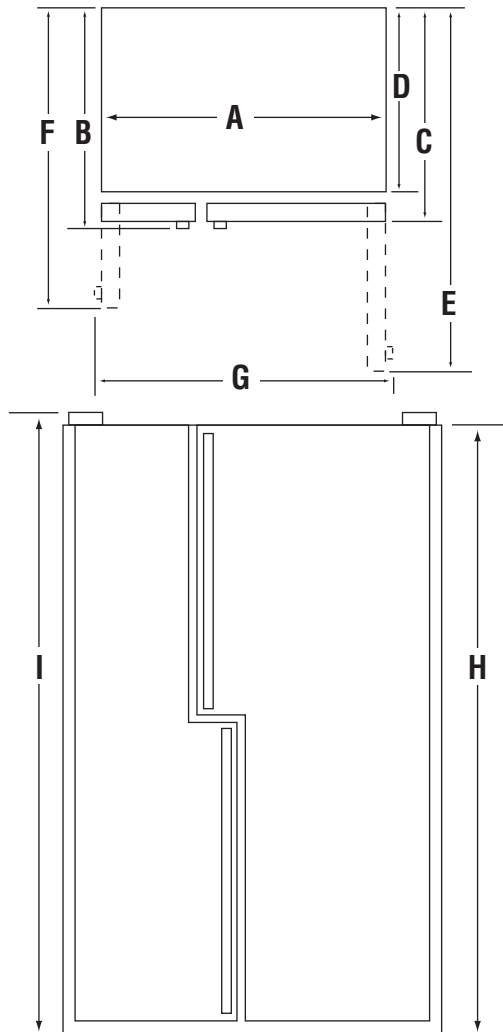

## WIDE-BY-SIDE REFRIGERATOR

Top View

27 Cu. Ft. Models

### Dimensions

■	Inches	Centimeters
A	35 3/4	90.8
B <sup>1</sup>	33 1/2	85.1
C <sup>2</sup>	31 1/4	79.4
D	28 1/2	72.4
E <sup>3</sup>	53	134.6
F <sup>3</sup>	46 1/8	117.2
G <sup>4</sup>	41	104.1
H <sup>5</sup>	69	175.3
I <sup>6</sup>	70 1/4	178.4

**Notes:**

1. Depth including door handle.
2. Depth excluding door handle.
3. Depth with doors open 90° .
4. Width with doors open 90° .
5. Height excluding door hinge.
6. Height including door hinge.

**Important:** Because of continuing product improvements, Maytag reserves the right to change specifications without notice. Dimensional specifications are provided for planning purposes only. For complete details see installation instructions that accompany each product before selecting cabinetry, making cutouts or beginning installation.