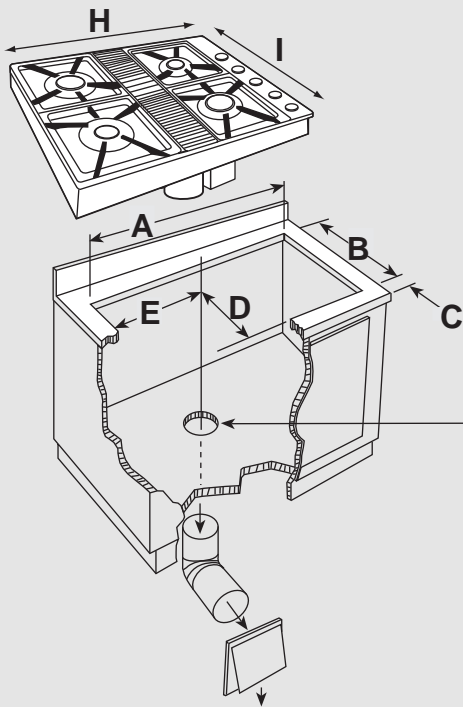

THE SIGN OF A GREAT COOK®

www.jennair.com

GAS COOKTOP

CVGX2423

Dimensions

■	Inches	Centimeters
A	33 5/8 ± 1/16	85.4
B	20 9/16 ± 1/16	52.2
C	2 1/4 minimum	5.7 minimum
D	14 7/16	36.7
E	19 3/8	49.2
F	8	20.3
G	19 3/8	49.2
H	34 1/8	86.7
I	21 1/8	53.7

Select Appropriate
Duct Cutout
(see Ducting Installation
Instructions)

Important: Because of continuing product improvements, Jenn-Air reserves the right to change specifications without notice. Dimensional specifications are provided for planning purposes only. For complete details see installation instructions that accompany each product before selecting cabinetry, making cutouts or beginning installation.