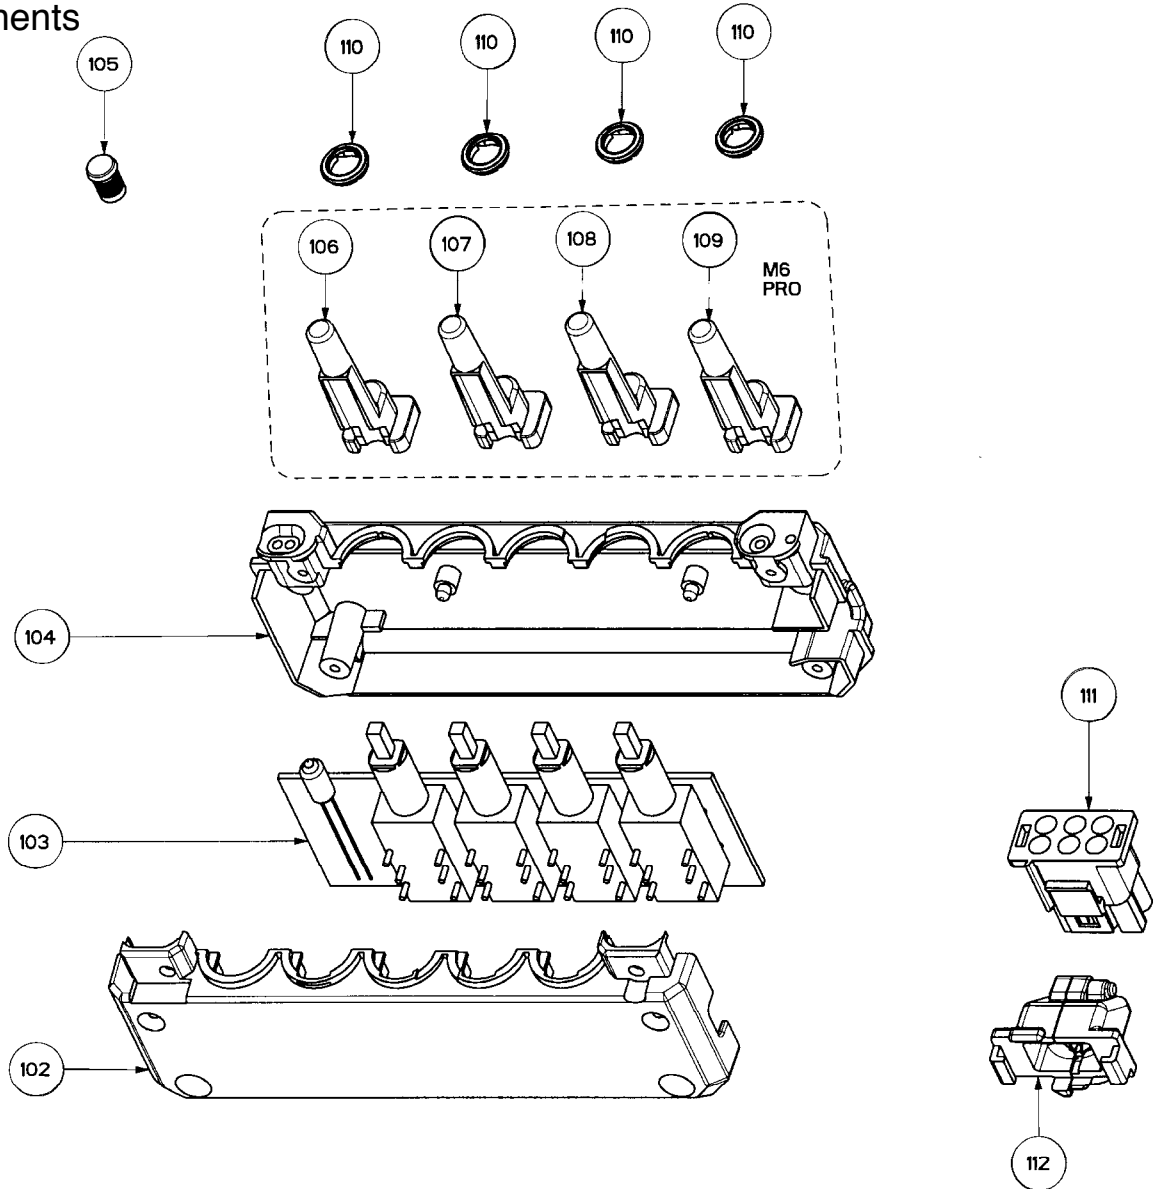

DIAMANTE

ductless kit components

	Model Number	630001087	630001088	630001648		
Key	Description	30	36	48	Qty Req.	In Stock
17	Ductless Diverter Extension Horizontal	4110038	4110038	4110038	2	No
18	Ductless Diverter	4149238	4149238	4149238	1	No
24	Left Vent Grid	4120828	4120828	4120828	1	Yes
25	Right Vent Grid	4120827	4120827	4120827	1	Yes
26	Lower Chimney Ductless*	440001249	440001249	440001249	1	No
27	Charcoal Filter Kit	620000041	620000041	620000041	1	Yes
	*This part not stocked separately. The Ductless Conversion Kit must be purchased using the part numbers below.					
na	Ductless Conversion Kit	620000072	620000072	620000072	1	Yes

DIAMANTE

switch components

	Model Number	630001087	630001088	630001648		
Key	Description	30	36	48	Qty Req.	In Stock
102	Push Button Panel Cover	4109199	4109199	4109199	1	Yes
103	Push Button Panel	4270851	4270851	4270851	1	Yes
104	Push Button Panel Box	4155513	4155513	4155513	1	Yes
105	Indicator Lamp	4021511	4021511	4021511	1	Yes
106	Motor On/Off Button	4284187	4284187	4284187	1	Yes
107	Motor Speed 2 Button	4284199	4284199	4284199	1	Yes
108	Motor Speed 3 Button	4284190	4284190	4284190	1	Yes
109	Light On/Off Button	4284184	4284184	4284184	1	Yes
110	Button Trim	4145985	4145985	4145985	4	Yes
111	Male Connection	4021335	4021335	4021335	1	Yes
112	Switch Cable Holder	4117067	4117067	4117067	1	Yes