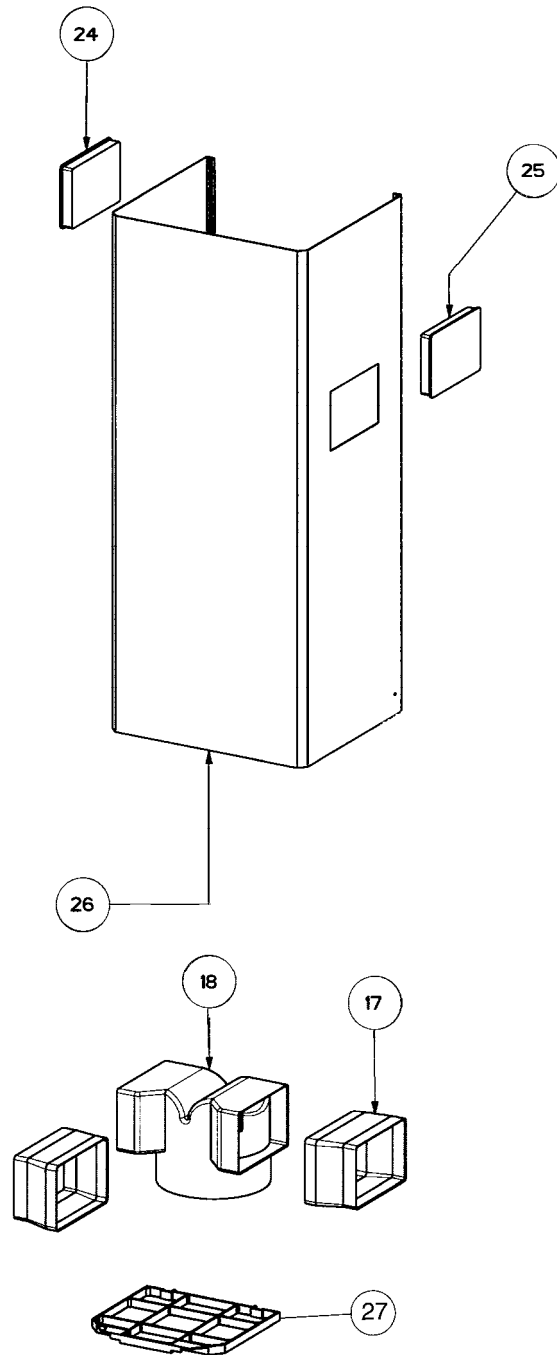

DIAMANTE

ductless kit components

	Model Number	630001087	630001088	630001648		
Key	Description	30	36	48	Qty Req.	In Stock
17	Ductless Diverter Extension Horizontal	4110038	4110038	4110038	2	No
18	Ductless Diverter	4149238	4149238	4149238	1	No
24	Left Vent Grid	4120828	4120828	4120828	1	Yes
25	Right Vent Grid	4120827	4120827	4120827	1	Yes
26	Lower Chimney Ductless*	440001249	440001249	440001249	1	No
27	Charcoal Filter Kit	620000041	620000041	620000041	1	Yes
	*This part not stocked separately. The Ductless Conversion Kit must be purchased using the part numbers below.					
na	Ductless Conversion Kit	620000072	620000072	620000072	1	Yes