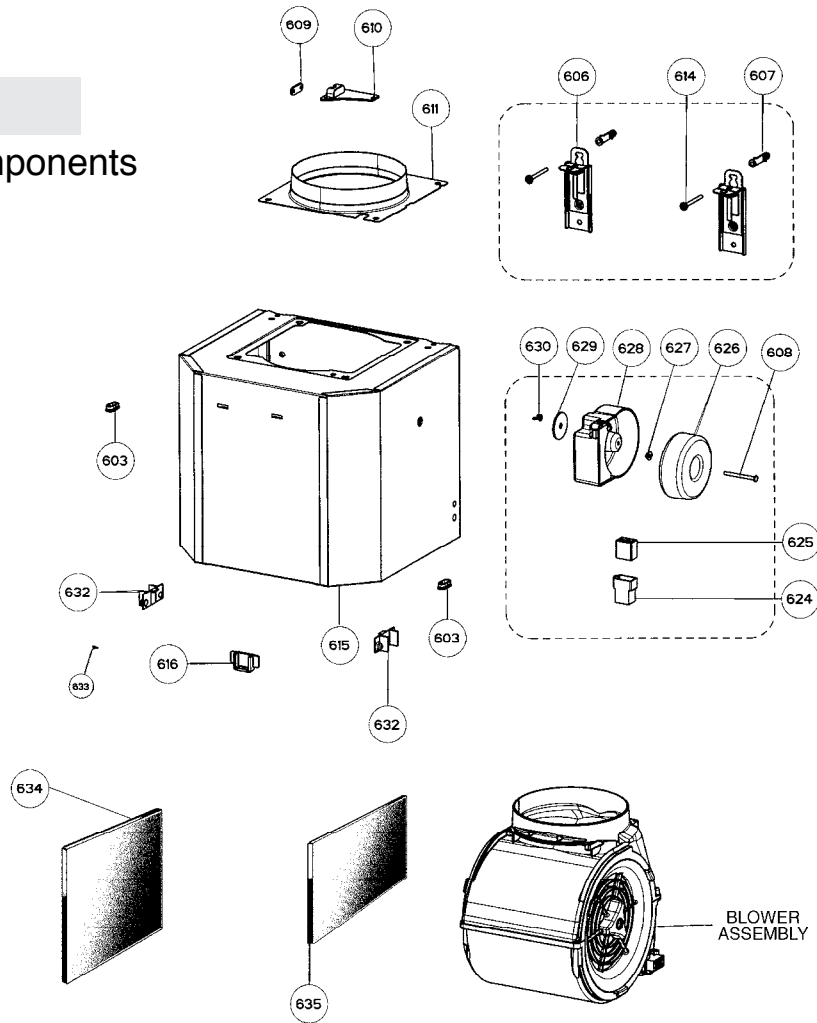

DIAMANTE

easy cube components

	Model Number	630001087	630001088	630001648		
Key	Description	30	36	48	Qty Req.	In Stock
603	Cable Clamp	4136202	4136202	4136202	2	No
606	Mounting Bracket	440000954	440000954	440000954	2	Yes
607	Fischer	4161693	4161693	4161693	2	No
608	Screw	4174573	4174573	4174573	1	Yes
609	Cable Clamp	4161633	4161633	4161633	1	Yes
610	Cable Clamp Cover	4109168	4109168	4109168	1	No
614	Screw	4174160	4174160	4174160	2	Yes
615	Easy Cube	440004062	440004062	440004062	1	No
616	Charcoal Filter Tab	4163024	4163024	4163024	1	Yes
624	Male Connector	4021306	4021306	4021306	1	Yes
625	Female Connector	4021304	4021304	4021304	1	Yes
626	Transformer	4021828	4021829	4021829	1	Yes
627	Nut	4109524	4109524	4109524	1	Yes
628	Transformer Housing	4166779	4166779	4166779	1	Yes
629	Washer	417000003	417000003	417000003	1	Yes
630	Nut	417000002	417000002	417000002	1	Yes
632	Plug	410100205	410100205	410100205	2	No
633	Light Diffuser Support Pin	4141337	4141337	4141337	1	No
634	Silent Kit Left	4301609	4301609	4301609	1	Yes
635	Silent Kit Right	415000007	415000007	415000007	1	Yes