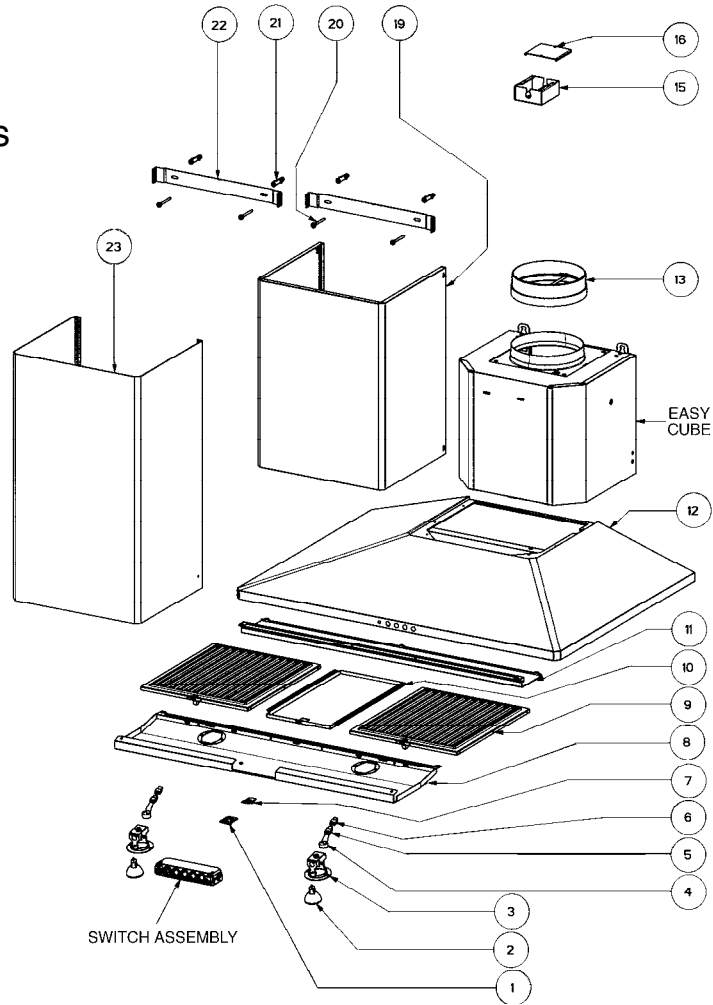

DIAMANTE

body/chimney components

	Model Number	630001087	630001088	630001648		
Key	Description	30	36	48	Qty Req.	In Stock
1	Bolt Actuator	4022502	na	na	1	No
2	Halogen Lamp (Long Life)	403000470	403000470	403000470	30=2, 36=3, 48=3	Yes
3	Lamp Holder Support	4269192	4269192	4269192	30=2, 36=3, 48=3	No
4	Lamp Holder	4269362	4269362	4269362	30=2, 36=3, 48=3	Yes
5	Female Connector	4021307	4021307	4021307	30=2, 36=3, 48=3	Yes
6	Male Connector	4021308	4021308	4021308	30=2, 36=3, 48=3	Yes
7	Bolt	4132336	na	na	1	No
8	Light Diffuser Support	440001865	440001867	440003385	1	No
9	Grease Filter	4268907	4268907	4268907	30=2, 36=3, 48=4	Yes
10	Filter Spacer	440001869	na	na	1	No
11	Grease Filter Support	440001885	440001887	440003389	1	No
12	Body	440001862	440001863	440003394	1	No
13	Damper	4269400	4269400	4269400	1	Yes
15	Field Wiring Box	4468373	4468373	4468373	1	No
16	Field Wiring Box Cover	4468375	4468375	4468375	1	No
19	Upper Chimney Cover	440001873	440001873	440001873	1	Yes
20	Screw	4174160	4174160	4174160	4	Yes
21	Fischer	4161693	4161693	4161693	4	No
22	Upper Chimney Bracket	4469657	4469657	4469657	2	Yes
23	Lower Chimney Cover	440001871	440001871	440001871	1	Yes