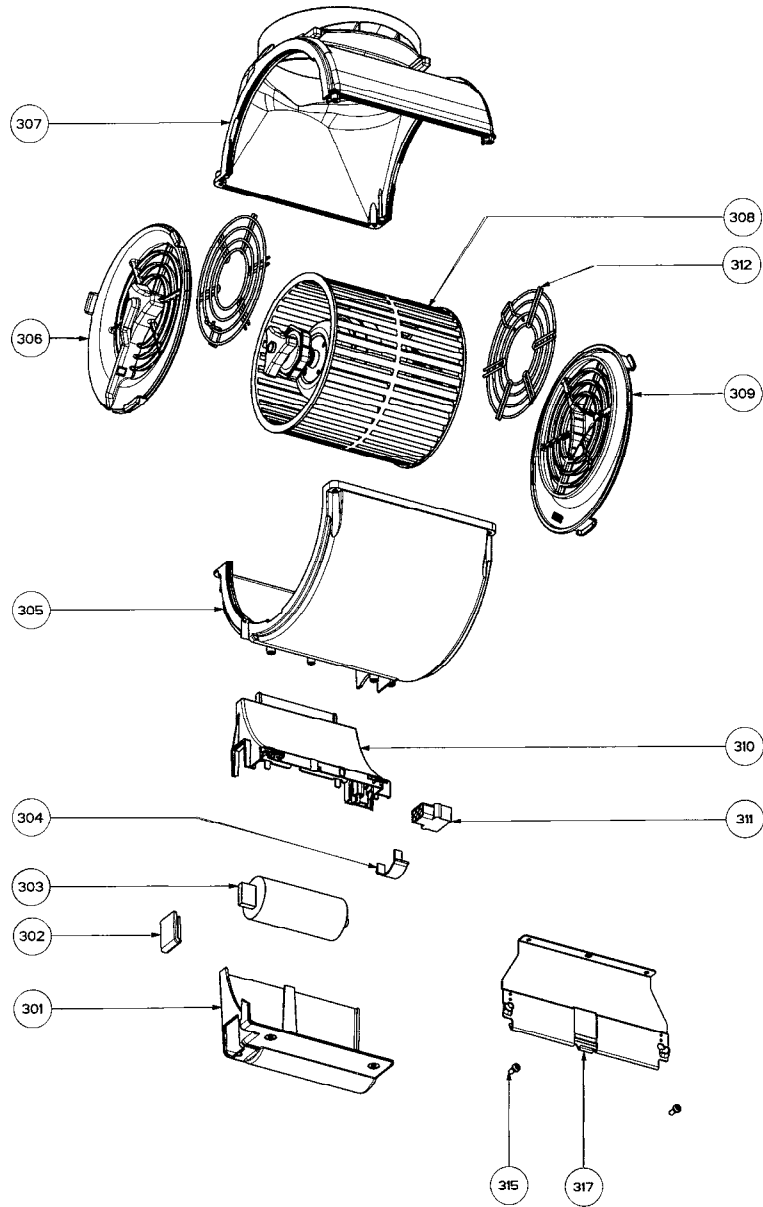

DIAMANTE
blower components

	Model Number	630001087	630001088	630001648		
Key	Description	30	36	48	Qty Req.	In Stock
301	Capacitor Box	4072004	4072004	4072004	1	No
302	Capacitor Box Cap	4163011	4163011	4163011	1	No
303	Capacitor	4021298	4021298	4021298	1	Yes
304	Capacitor Clamp	4163012	4163012	4163012	1	No
305	Blower Housing Lower	4072003	4072003	4072003	1	No
306	Blower Cover - Left Side	4072001	4072001	4072001	1	No
307	Blower Housing Upper	4072002	4072002	4072002	1	No
308	Motor	4000103	4000103	4000103	1	Yes
309	Blower Cover - Right Side	4072000	4072000	4072000	1	No
310	Capacitor Box Cover	4155523	4155523	4155523	1	No
311	Female Connector	4021337	4021337	4021337	1	No
315	Screw	417000008	417000008	417000008	2	No
317	Blower Mounting Bracket	4469761	4469761	4469761	1	No