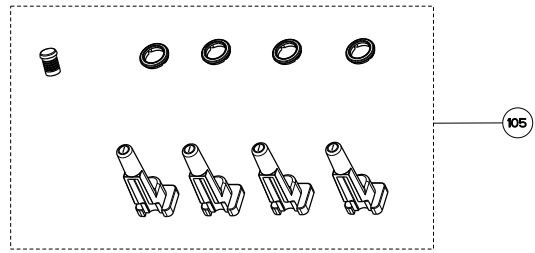

## body/chimney components

	Model Number	630001429	
Key	Description	36 X 28 Stainless	Qty Req.
1	Grease Filter	133.0018.482	3
4	Halogen Lamp	133.0046.418	4
5	wiring box	133.0016.977	2
9	Lamp holder Kit	133.0056.061	4
507	Upper chimney	133.0059.727	1
512	Lower chimney	133.0059.733	1
514	Damper	133.0055.994	1
626	Transformer kit	133.0052.578	1

# DIAMANTE ISOLA

motor and switch components

	Model Number	630001429	
Key	Description	36 X 28 Stainless	Qty Req.
105	Push button kit	133.0052.513	1
199	Switchboard kit	133.0062.137	1
303	Capacitor	133.0060.648	1
303	Capacitor (S - W Serial #)	133.0056.000	1
399	Motor group	133.0055.998	1

# DIAMANTE ISOLA

installation hardware

800-570-3355

	Model Number	630001429	
Key	Description	36 X 28 Stainless	Qty Req.
	Mounting Kit Island	133.0084.479	1
A	4 Bolts to Attach Canopy to Chimney		1
B	Wood Shelf Nut		1
C	Wood Shelf Washer		1
D	Wood Shelf Bolt		1
E	Wood Screw		1
F	Connector Box w/screws		1
G	Chimney Screws		1