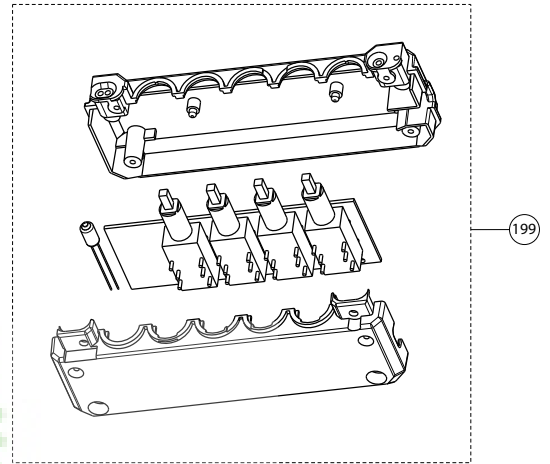

## body/chimney components

	Model Number	630001429	
Key	Description	36 X 28 Stainless	Qty Req.
1	Grease Filter	133.0018.482	3
4	Halogen Lamp	133.0046.418	4
5	wiring box	133.0016.977	2
9	Lamp holder Kit	133.0056.061	4
507	Upper chimney	133.0059.727	1
512	Lower chimney	133.0059.733	1
514	Damper	133.0055.994	1
626	Transformer kit	133.0052.578	1

# DIAMANTE ISOLA

motor and switch components

	Model Number	630001429	
Key	Description	36 X 28 Stainless	Qty Req.
105	Push button kit	133.0052.513	1
199	Switchboard kit	133.0062.137	1
303	Capacitor	133.0060.648	1
303	Capacitor (S - W Serial #)	133.0056.000	1
399	Motor group	133.0055.998	1