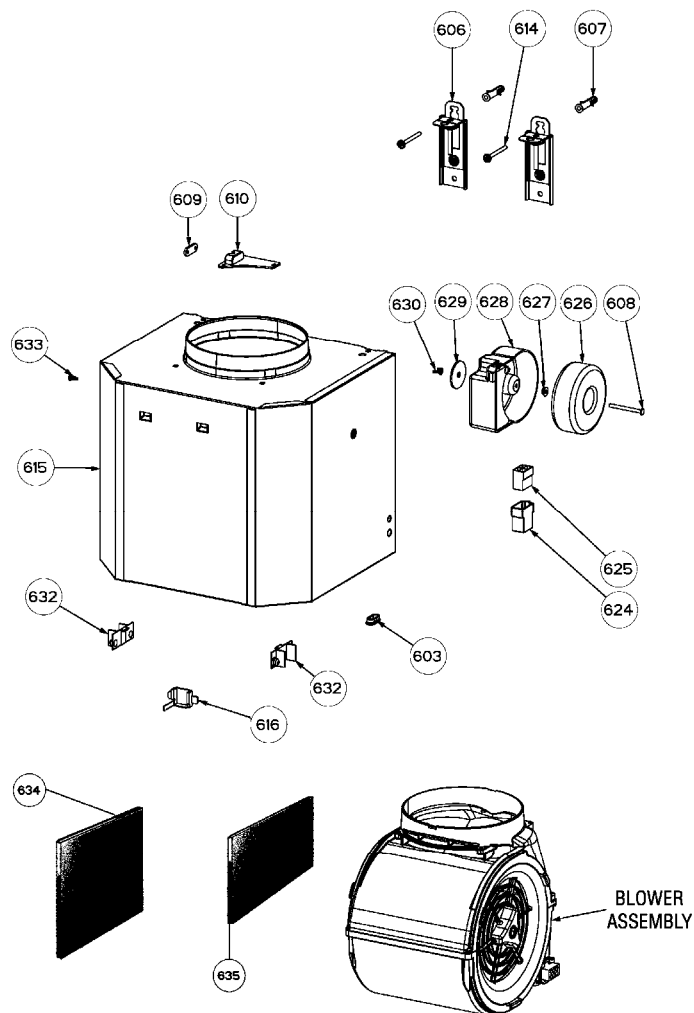

DIAMANTE ISOLA

body/chimney components

	Model Number	630001429		
Key	Description	36 X 28 Stainless	Qty Req.	In Stock
1	Grease Filter	4268907	3	Yes
2	Male Connector	4021308	4	Yes
3	Light Support	440002662	1	No
4	Halogen Lamp (Long Life)	403000470	4	Yes
6	Body	440002589	1	No
7	Female Connector	4021307	4	Yes
8	Lamp Holder	4269362	4	Yes
9	Lamp Holder Support	4480245	4	No
10	Light and Control Support	440002594	1	No
501	Upper/Lower Spacer	440002671	4	No
502	Central Spacer	440002673	2	No
505	Field Wiring Box Cover	4468375	1	No
506	Cable Clamp	4117091	2	No
507	Upper Chimney Cover (NEW SEE NOTE)	440010491	1	Yes
508	Support Structure	420000329	1	No
512	Lower Chimney Cover (NEW SEE NOTE)	440010183	1	Yes
514	Damper	4269400	1	Yes

mounting hardware

	Model Number	630001429		
Key	Description	36 X 28 Stainless	Qty Req.	In Stock
A	4 Bolts to Attach Canopy to Chimney	4270138	1 bag of 4 bolts	Yes
B	Wood Shelf Nut	4109534	4	Yes
C	Wood Shelf Washer	4155015	4	Yes
D	Wood Shelf Bolt	4174386	4	Yes
E	Wood Screw	4174671	4	Yes
F	Plug	4161691	4	No
G	Connector Box w/screws	4270139	1 bag	Yes

DIAMANTE ISOLA

easy cube components

	Model Number	630001429		
Key	Description	36 X 28 Stainless	Qty Req.	In Stock
603	Cable Clamp	4136202	2	No
606	Mounting Bracket	440000954	2	Yes
607	Fischer	4161693	2	No
608	Screw	4174573	1	Yes
609	Cable Clamp	4161633	1	Yes
610	Cable Clamp Cover	4109168	1	No
614	Screw	4174160	2	Yes
615	Easy Cube	440004062	1	No
616	Charcoal Filter Tab	4163024	1	Yes
624	Male Connector	4021306	1	Yes
625	Female Connector	4021304	1	Yes
626	Transformer	4021830	1	Yes
627	Nut	4109524	1	Yes
628	Transformer Housing	410100080	1	Yes
629	Washer	417000003	1	Yes
630	Nut	417000002	1	Yes
632	Plug	410100205	2	No
633	Pin	4141337	1	No
634	Silent Kit Left	4301609	1	Yes
635	Silent Kit Right	415000007	1	Yes