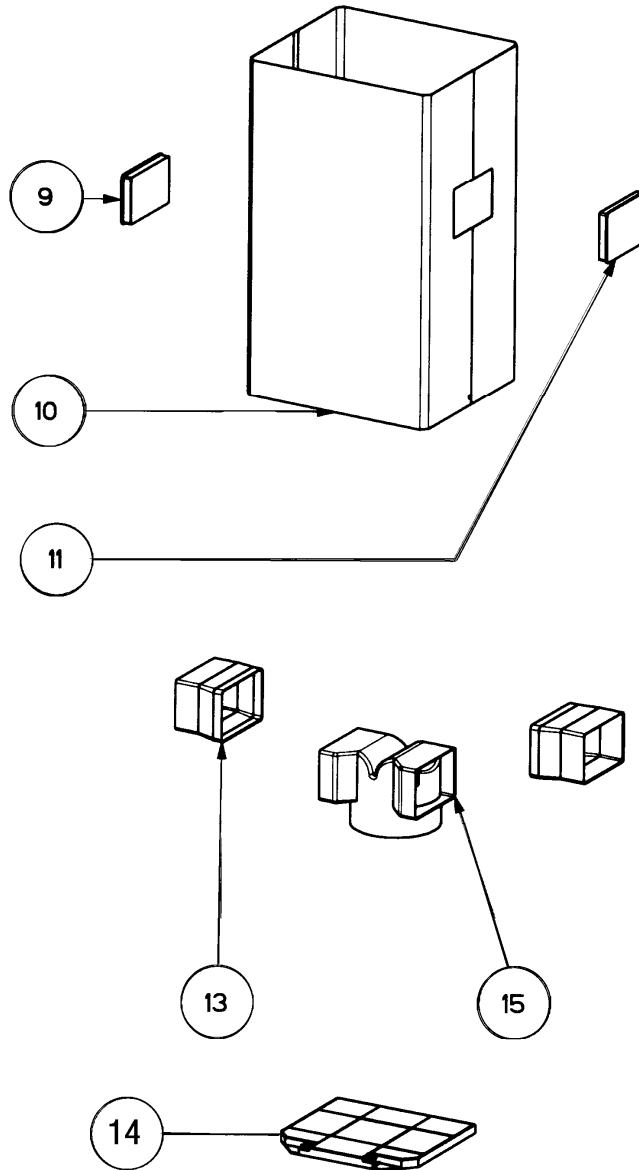

DIAMANTE ISOLA

ductless kit components

	Model Number	630001429		
Key	Description	36 X 28 Stainless	Qty Req.	In Stock
9	Left Vent Grid	4120828	1	Yes
10	Lower Chimney Ductless*	440002597	1	No
11	Right Vent Grid	4120827	1	Yes
13	Ductless Diverter Extension Horizontal	4110038	2	No
14	Charcoal Filter Kit	620000041	1 kit	Yes
15	Ductless Diverter	4149238	1	No
*This part not stocked separately. The Ductless Conversion Kit must be purchased using the part numbers below.				
	Ductless Conversion Kit	620000100	1 kit	Yes