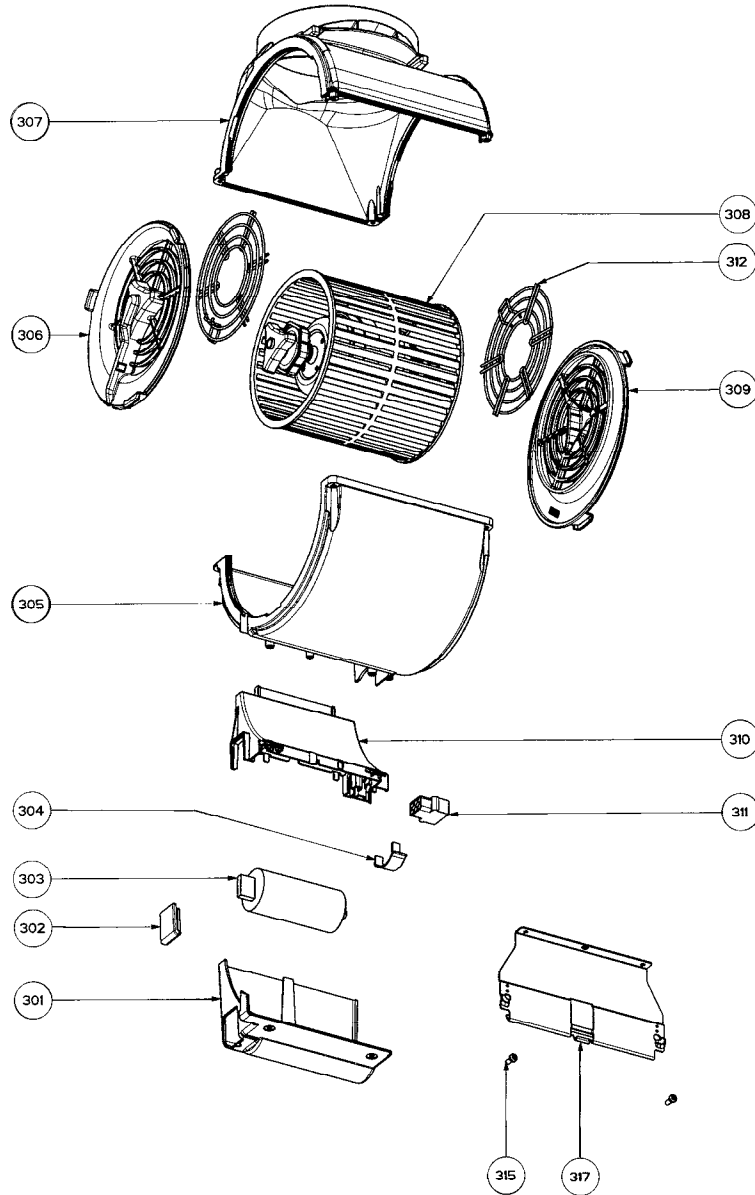

DIAMANTE ISOLA
blower components

	Model Number	630001429		
Key	Description	36 X 28 Stainless	Qty Req.	In Stock
301	Capacitor Box	4072004	1	No
302	Capacitor Box Cap	4163011	1	No
303	Capacitor	4021298	1	Yes
304	Capacitor Clamp	4163012	1	No
305	Blower Housing Lower	4072003	1	No
306	Blower Cover - Left Side	4072001	1	No
307	Blower Housing Upper	4072002	1	No
308	Motor	4000103	1	Yes
309	Blower Cover - Right Side	4072000	1	No
310	Capacitor Box Cover	4155523	1	No
311	Female Connector	4021337	1	No
315	Screw	417000008	2	No
317	Blower Mounting Bracket	4469761	1	No