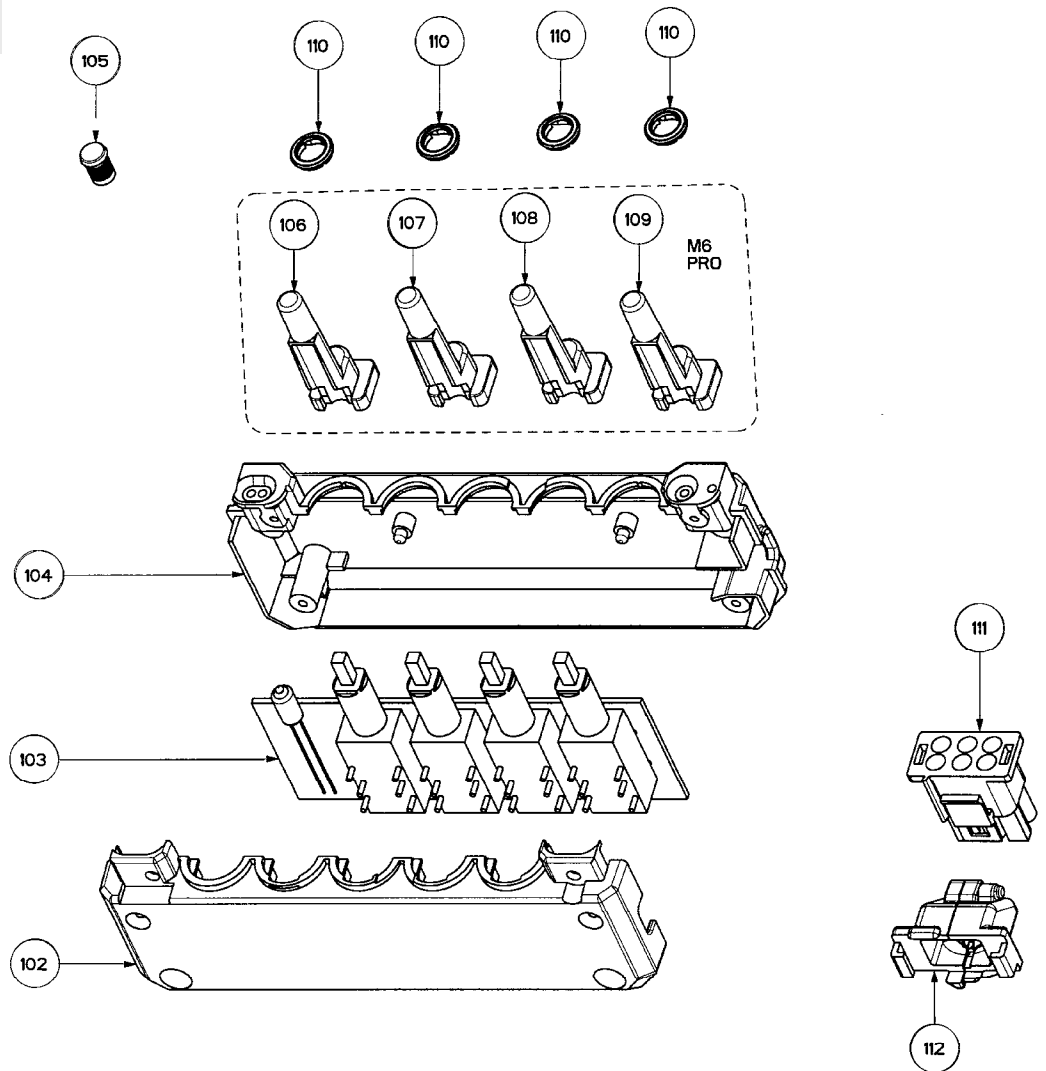

DIAMANTE ISOLA

easy cube components

	Model Number	630001429		
Key	Description	36 X 28 Stainless	Qty Req.	In Stock
603	Cable Clamp	4136202	2	No
606	Mounting Bracket	440000954	2	Yes
607	Fischer	4161693	2	No
608	Screw	4174573	1	Yes
609	Cable Clamp	4161633	1	Yes
610	Cable Clamp Cover	4109168	1	No
614	Screw	4174160	2	Yes
615	Easy Cube	440004062	1	No
616	Charcoal Filter Tab	4163024	1	Yes
624	Male Connector	4021306	1	Yes
625	Female Connector	4021304	1	Yes
626	Transformer	4021830	1	Yes
627	Nut	4109524	1	Yes
628	Transformer Housing	410100080	1	Yes
629	Washer	417000003	1	Yes
630	Nut	417000002	1	Yes
632	Plug	410100205	2	No
633	Pin	4141337	1	No
634	Silent Kit Left	4301609	1	Yes
635	Silent Kit Right	415000007	1	Yes

DIAMANTE ISOLA

ductless kit components

	Model Number	630001429		
Key	Description	36 X 28 Stainless	Qty Req.	In Stock
9	Left Vent Grid	4120828	1	Yes
10	Lower Chimney Ductless*	440002597	1	No
11	Right Vent Grid	4120827	1	Yes
13	Ductless Diverter Extension Horizontal	4110038	2	No
14	Charcoal Filter Kit	620000041	1 kit	Yes
15	Ductless Diverter	4149238	1	No
*This part not stocked separately. The Ductless Conversion Kit must be purchased using the part numbers below.				
	Ductless Conversion Kit	620000100	1 kit	Yes

DIAMANTE ISOLA
switch components

	Model Number	630001429		
Key	Description	36 X 28 Stainless	Qty Req.	In Stock
102	Push Button Panel Cover	4109199	1	Yes
103	Push Button Panel	4270851	1	Yes
104	Push Button Panel Box	4155513	1	Yes
105	Indicator Lamp	4021511	1	Yes
106	Motor On/Off Button	4284187	1	Yes
107	Motor Speed 2 Button	4284199	1	Yes
108	Motor Speed 3 Button	4284190	1	Yes
109	Light On/Off Button	4284184	1	Yes
110	Button Trim	4145985	4	Yes
111	Male Connection	4021335	1	Yes
112	Switch Cable Holder	4117067	1	Yes