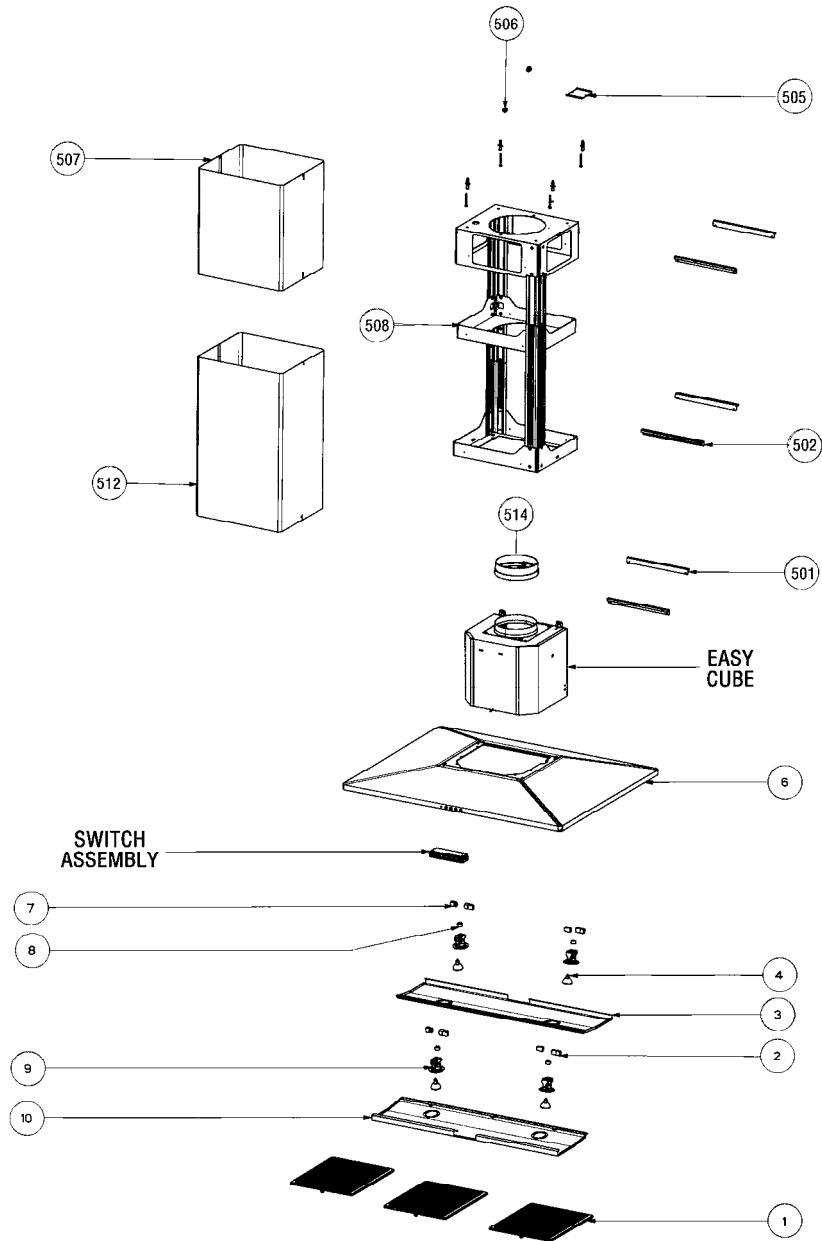

DIAMANTE ISOLA

body/chimney components

	Model Number	630001429		
Key	Description	36 X 28 Stainless	Qty Req.	In Stock
1	Grease Filter	4268907	3	Yes
2	Male Connector	4021308	4	Yes
3	Light Support	440002662	1	No
4	Halogen Lamp (Long Life)	403000470	4	Yes
6	Body	440002589	1	No
7	Female Connector	4021307	4	Yes
8	Lamp Holder	4269362	4	Yes
9	Lamp Holder Support	4480245	4	No
10	Light and Control Support	440002594	1	No
501	Upper/Lower Spacer	440002671	4	No
502	Central Spacer	440002673	2	No
505	Field Wiring Box Cover	4468375	1	No
506	Cable Clamp	4117091	2	No
507	Upper Chimney Cover (NEW SEE NOTE)	440010491	1	Yes
508	Support Structure	420000329	1	No
512	Lower Chimney Cover (NEW SEE NOTE)	440010183	1	Yes
514	Damper	4269400	1	Yes

mounting hardware

	Model Number	630001429		
Key	Description	36 X 28 Stainless	Qty Req.	In Stock
A	4 Bolts to Attach Canopy to Chimney	4270138	1 bag of 4 bolts	Yes
B	Wood Shelf Nut	4109534	4	Yes
C	Wood Shelf Washer	4155015	4	Yes
D	Wood Shelf Bolt	4174386	4	Yes
E	Wood Screw	4174671	4	Yes
F	Plug	4161691	4	No
G	Connector Box w/screws	4270139	1 bag	Yes

DIAMANTE ISOLA

easy cube components

	Model Number	630001429		
Key	Description	36 X 28 Stainless	Qty Req.	In Stock
603	Cable Clamp	4136202	2	No
606	Mounting Bracket	440000954	2	Yes
607	Fischer	4161693	2	No
608	Screw	4174573	1	Yes
609	Cable Clamp	4161633	1	Yes
610	Cable Clamp Cover	4109168	1	No
614	Screw	4174160	2	Yes
615	Easy Cube	440004062	1	No
616	Charcoal Filter Tab	4163024	1	Yes
624	Male Connector	4021306	1	Yes
625	Female Connector	4021304	1	Yes
626	Transformer	4021830	1	Yes
627	Nut	4109524	1	Yes
628	Transformer Housing	410100080	1	Yes
629	Washer	417000003	1	Yes
630	Nut	417000002	1	Yes
632	Plug	410100205	2	No
633	Pin	4141337	1	No
634	Silent Kit Left	4301609	1	Yes
635	Silent Kit Right	415000007	1	Yes