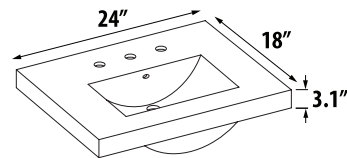

WITH 3" HEADER
AND 10" FRAME

DAYTONA-3 COLLECTION

DAYTONA 21" – 35" 2 DRAWERS (02)

2. CHOOSE COLOR:

1. CHOOSE CODE:	Group 1	Group 2	Group 3	Group 4	Group 5	
			Black Wood (Matte) Golden Wheat (Matte) Pickled Oak (Matte)	White Gloss	Timber Gloss	Greyline Gloss Black Gloss

VANITY (23" H) + bottom frame & 10" metal legs						
D3K35-02C FOR KIRA 36 (CENTER)		$1,940	$2,000	$2,136	$2,198	35" (W) x 18" (D)
D3K35-02L FOR KIRA 36 (LEFT)		$1,940	$2,000	$2,136	$2,198	35" (W) x 18" (D)
D3K35-02R FOR KIRA 36 (RIGHT)		$1,940	$2,000	$2,136	$2,198	35" (W) x 18" (D)

KIRA 24

CONTEMPORARY VANITIES