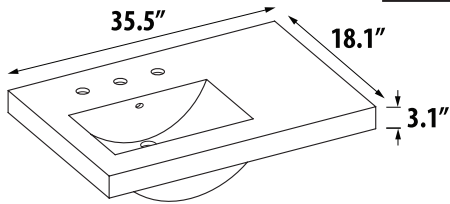

2. CHOOSE COLOR:

1. CHOOSE CODE:	Group 1	Group 2	Group 3	Group 4	Group 5	
			Black Wood (Matte) Golden Wheat (Matte) Pickled Oak (Matte)	White Gloss	Timber Gloss	Greyline Gloss Black Gloss

VANITY (23" H) + bottom frame & 10" metal legs						
D3K35-02C FOR KIRA 36 (CENTER)		$1,940	$2,000	$2,136	$2,198	35" (W) x 18" (D)
D3K35-02L FOR KIRA 36 (LEFT)		$1,940	$2,000	$2,136	$2,198	35" (W) x 18" (D)
D3K35-02R FOR KIRA 36 (RIGHT)		$1,940	$2,000	$2,136	$2,198	35" (W) x 18" (D)

KIRA 36 LEFT