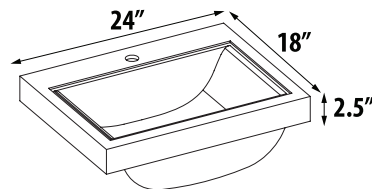

WITH 3" HEADER
AND 10" FRAME

DAYTONA-3 COLLECTION

DAYTONA 21" – 35" 2 DRAWERS (02)

2. CHOOSE COLOR:

1. CHOOSE CODE:	Group 1	Group 2	Group 3	Group 4	Group 5	
			Black Wood (Matte) Golden Wheat (Matte) Pickled Oak (Matte)	White Gloss	Timber Gloss	Greyline Gloss Black Gloss

VANITY (23" H) + bottom frame & 10" metal legs						
D3K35-02C FOR KIRA 36 (CENTER)		$1,940	$2,000	$2,136	$2,198	35" (W) x 18" (D)
D3K35-02L FOR KIRA 36 (LEFT)		$1,940	$2,000	$2,136	$2,198	35" (W) x 18" (D)
D3K35-02R FOR KIRA 36 (RIGHT)		$1,940	$2,000	$2,136	$2,198	35" (W) x 18" (D)

VENICE 24

CONTEMPORARY VANITIES