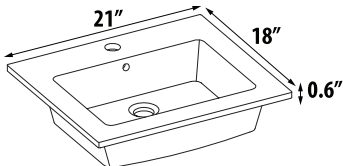

WITH 3" HEADER
AND 10" FRAME

DAYTONA-3 COLLECTION

DAYTONA 21" – 35" 2 DRAWERS (02)

2. CHOOSE COLOR:

1. CHOOSE CODE:	Group 1	Group 2	Group 3	Group 4	Group 5	
			Black Wood (Matte) Golden Wheat (Matte) Pickled Oak (Matte)	White Gloss	Timber Gloss	Greyline Gloss Black Gloss

VANITY (23" H) + bottom frame & 10" metal legs						
D3K35-02C FOR KIRA 36 (CENTER)		$1,940	$2,000	$2,136	$2,198	35" (W) x 18" (D)
D3K35-02L FOR KIRA 36 (LEFT)		$1,940	$2,000	$2,136	$2,198	35" (W) x 18" (D)
D3K35-02R FOR KIRA 36 (RIGHT)		$1,940	$2,000	$2,136	$2,198	35" (W) x 18" (D)

LAGUNA 21

CONTEMPORARY VANITIES