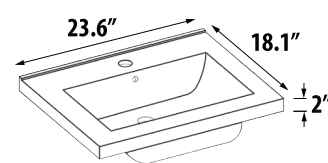

FIORELLA 24