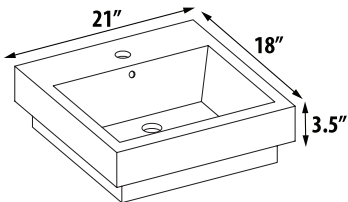

WITH 3" HEADER
AND 10" FRAME

DAYTONA-3 COLLECTION

DAYTONA 21" – 35" 2 DRAWERS (02)

2. CHOOSE COLOR:

1. CHOOSE CODE:	Group 1	Group 2	Group 3	Group 4	Group 5	
			Black Wood (Matte) Golden Wheat (Matte) Pickled Oak (Matte)	White Gloss	Timber Gloss	Greyline Gloss Black Gloss

VANITY (23" H) + bottom frame & 10" metal legs						
D3K35-02C FOR KIRA 36 (CENTER)		$1,940	$2,000	$2,136	$2,198	35" (W) x 18" (D)
D3K35-02L FOR KIRA 36 (LEFT)		$1,940	$2,000	$2,136	$2,198	35" (W) x 18" (D)
D3K35-02R FOR KIRA 36 (RIGHT)		$1,940	$2,000	$2,136	$2,198	35" (W) x 18" (D)

MILANO 21

CONTEMPORARY VANITIES