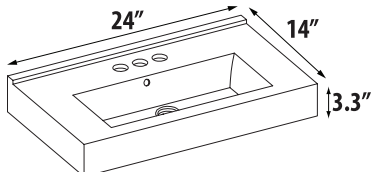

WITH 3" HEADER
AND 10" FRAME

DAYTONA-3 COLLECTION

DAYTONA 21" – 35" 2 DRAWERS (02)

2. CHOOSE COLOR:

1. CHOOSE CODE:	Group 1	Group 2	Group 3	Group 4	Group 5	
			Black Wood (Matte) Golden Wheat (Matte) Pickled Oak (Matte)	White Gloss	Timber Gloss	Greyline Gloss Black Gloss

VANITY (23" H) + bottom frame & 10" metal legs						
D3K35-02C FOR KIRA 36 (CENTER)		$1,940	$2,000	$2,136	$2,198	35" (W) x 18" (D)
D3K35-02L FOR KIRA 36 (LEFT)		$1,940	$2,000	$2,136	$2,198	35" (W) x 18" (D)
D3K35-02R FOR KIRA 36 (RIGHT)		$1,940	$2,000	$2,136	$2,198	35" (W) x 18" (D)

VILLA 24

CONTEMPORARY VANITIES