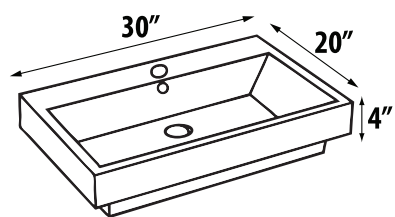

WITH 3" HEADER
AND 10" FRAME

DAYTONA-3 COLLECTION

DAYTONA 21" – 35" 2 DRAWERS (02)

2. CHOOSE COLOR:

1. CHOOSE CODE:	Group 1	Group 2	Group 3	Group 4	Group 5	
			Black Wood (Matte) Golden Wheat (Matte) Pickled Oak (Matte)	White Gloss	Timber Gloss	Greyline Gloss Black Gloss

VANITY (23" H) + bottom frame & 10" metal legs						
D3K35-02C FOR KIRA 36 (CENTER)		$1,940	$2,000	$2,136	$2,198	35" (W) x 18" (D)
D3K35-02L FOR KIRA 36 (LEFT)		$1,940	$2,000	$2,136	$2,198	35" (W) x 18" (D)
D3K35-02R FOR KIRA 36 (RIGHT)		$1,940	$2,000	$2,136	$2,198	35" (W) x 18" (D)

MILANO 31

CONTEMPORARY VANITIES