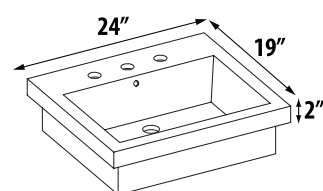

WITH 3" HEADER
AND 10" FRAME

DAYTONA-3 COLLECTION

DAYTONA 21" – 35" 2 DRAWERS (02)

2. CHOOSE COLOR:

1. CHOOSE CODE:	Group 1	Group 2	Group 3	Group 4	Group 5	
			Black Wood (Matte) Golden Wheat (Matte) Pickled Oak (Matte)	White Gloss	Timber Gloss	Greyline Gloss Black Gloss

VANITY (23" H) + bottom frame & 10" metal legs						
D3K35-02C FOR KIRA 36 (CENTER)		$1,940	$2,000	$2,136	$2,198	35" (W) x 18" (D)
D3K35-02L FOR KIRA 36 (LEFT)		$1,940	$2,000	$2,136	$2,198	35" (W) x 18" (D)
D3K35-02R FOR KIRA 36 (RIGHT)		$1,940	$2,000	$2,136	$2,198	35" (W) x 18" (D)

TRIBECA 24

CONTEMPORARY VANITIES