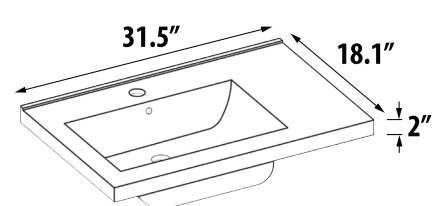

FIORELLA 32 LEFT