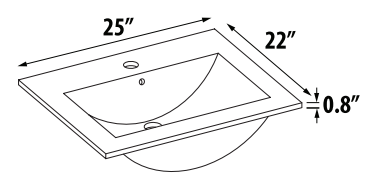

BARCELONA 25