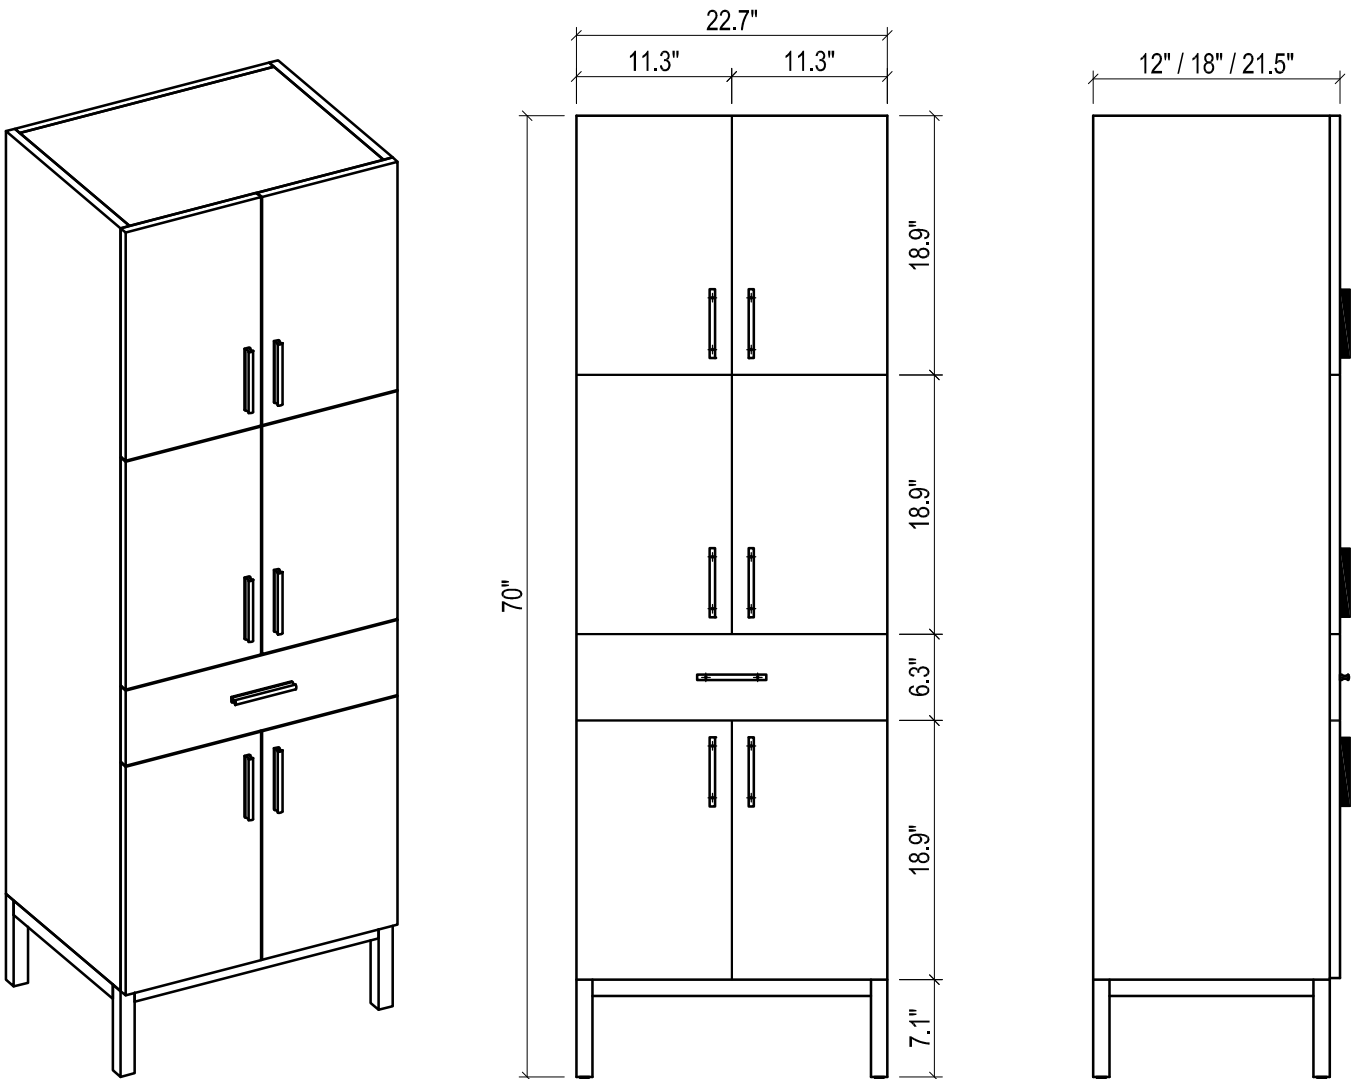

DAYTONA TALL CABINET

- Quality metal BLUM (or BLUM equivalent) soft-closing hinges and/or drawer hardware are included.
- WALL HUNG option is also available for this model.

FRONT VIEW

SIDE VIEW

Important Notes

1. Cabinet can be made in 4 standard depths as listed below.
Purchase order must clearly specify which depth you are ordering.
Example: **DC18-23WMP** for **KIRA**
 - 1.1- **Full depth 21 ½"** - to match vanities for STONE countertops
 - 1.2 - **KIRA** depth - to match vanities made for KIRA ceramic sink
 - 1.3 - **TRIBECA** depth - to match vanities made for TRIBECA ceramic sink
 - 1.4 - **MILANO** depth - to match vanities made for MILANO ceramic sink
2. We can also make the curio in 'CUSTOM' depths at a 10% upcharge. Please specify overall depth (including doors).
3. 'Blum' (or 'Blum' equivalent) drawer hardware is included in above 4 standard depths (which are over 18" deep).
4. Drawers for curio cabinets 18" deep or less, are made with white melamine box. List price will be reduced by \$ 100 per drawer. Please specify clearly on your PO#.
5. Single door cabinets - are made standard with doors 'Hinged Right'. If you need Left Hinged', please specify clearly on your PO#.
6. There is an adjustable shelf behind each door.
7. We will not accept cancellation due to non-matching depths between vanity and curio.