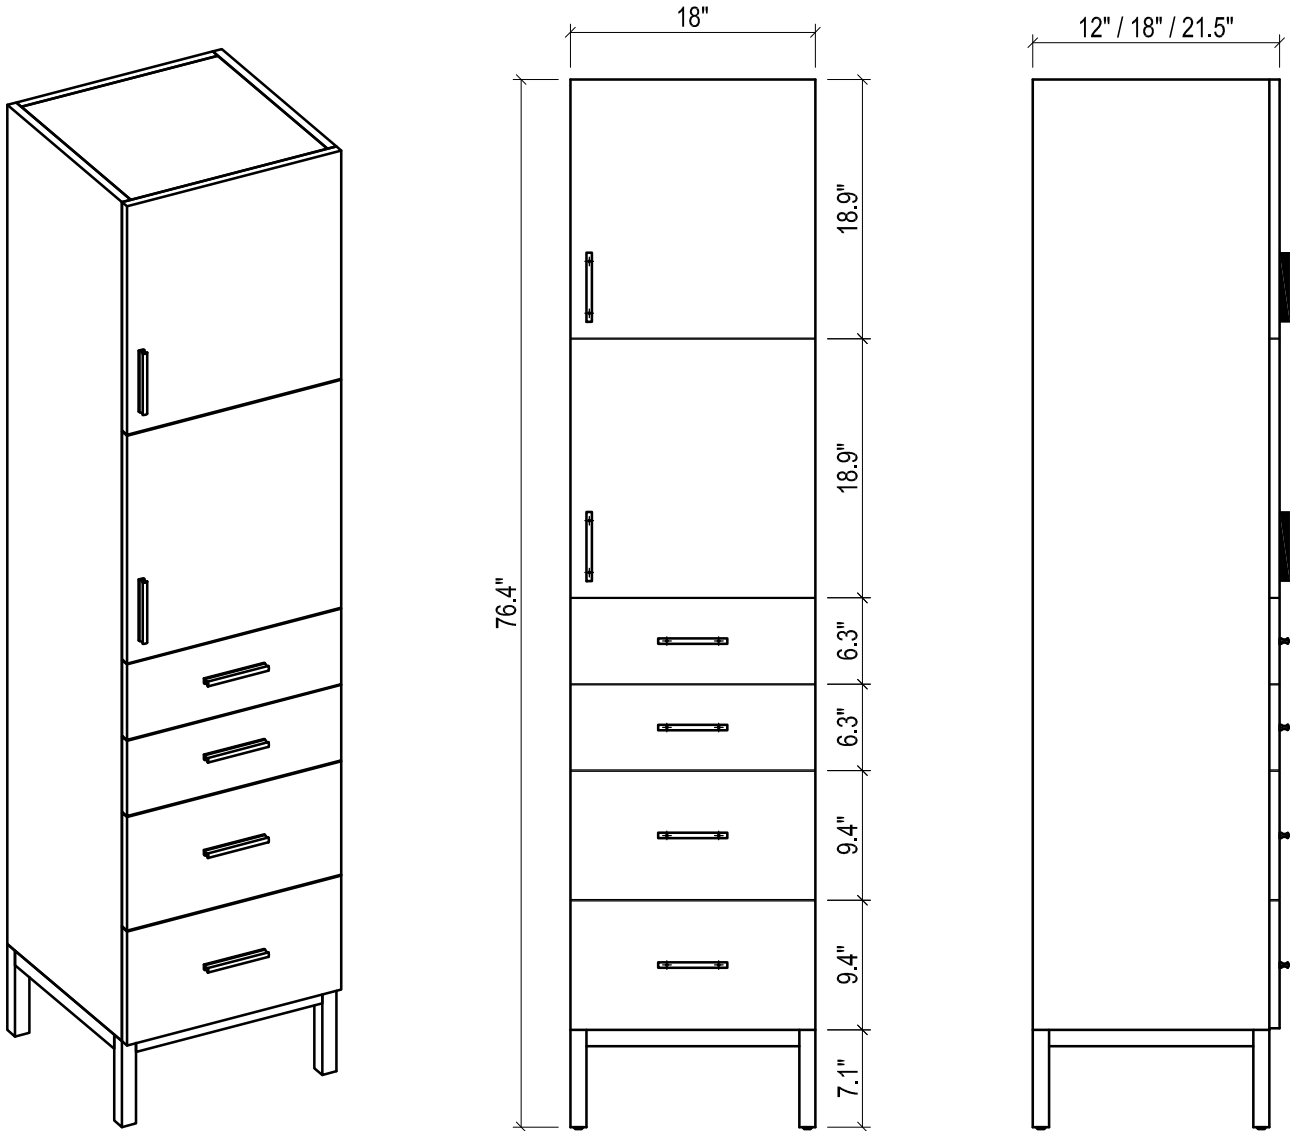

DAYTONA TALL CABINET

- Quality metal BLUM (or BLUM equivalent) soft-closing hinges and/or drawer hardware are included.
- WALL HUNG option is also available for this model.

FRONT VIEW

SIDE VIEW

Important Notes

1. Cabinet can be made in 4 standard depths as listed below.
Purchase order must clearly specify which depth you are ordering.
Example: **DC18-23WMP** for **KIRA**
 - 1.1- **Full depth 21 ½"** - to match vanities for STONE countertops
 - 1.2 - **KIRA** depth – to match vanities made for KIRA ceramic sink
 - 1.3 - **TRIBECA** depth - to match vanities made for TRIBECA ceramic sink
 - 1.4 - **MILANO** depth - to match vanities made for MILANO ceramic sink
2. We can also make the curio in 'CUSTOM' depths at a 10% upcharge. Please specify overall depth (including doors).
3. 'Blum' (or 'Blum' equivalent) drawer hardware is included in above 4 standard depths (which are over 18" deep).
4. Drawers for curio cabinets 18" deep or less, are made with white melamine box. List price will be reduced by \$ 100 per drawer. Please specify clearly on your PO#.
5. Single door cabinets - are made standard with doors 'Hinged Right'. If you need Left Hinged', please specify clearly on your PO#.
6. There is an adjustable shelf behind each door.
7. We will not accept cancellation due to non-matching depths between vanity and curio.