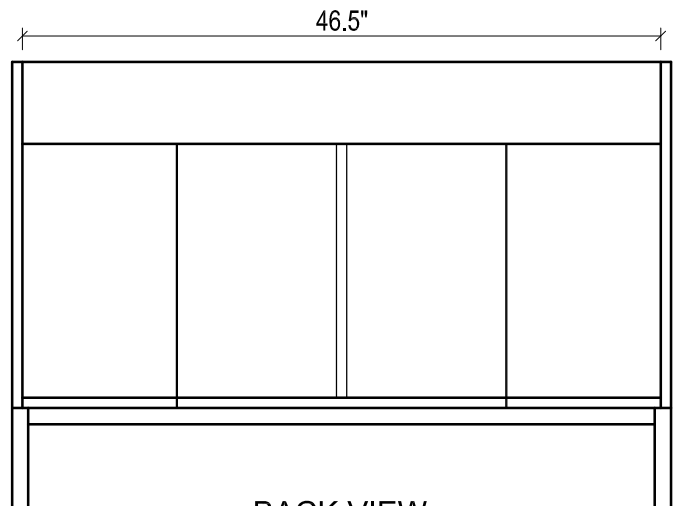

## DAYTONA FOR STONE TOP

- WALL HUNG option is also available for this model. Vanity height without legs is 25.3".
- Quality metal BLUM (or BLUM equivalent) soft-closing hinges and/or drawer hardware are included.
- Matching standard stone countertop: 49" x 22 1/4". We offer GRANITE, MARBLE or QUARTZ stones in various models, thicknesses and cut-outs.

FRONT VIEW

SIDE VIEW

TOP VIEW

BACK VIEW