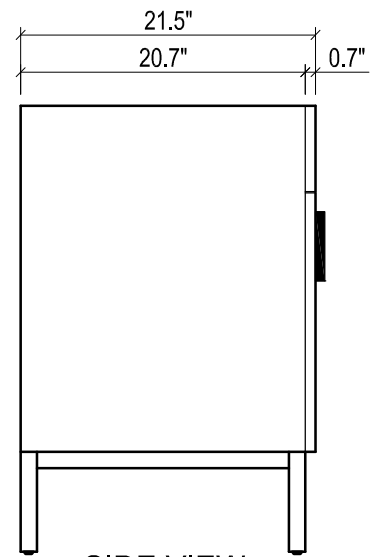

## DAYTONA FOR STONE TOP

- WALL HUNG option is also available for this model. Vanity height without legs is 25.3".
- Quality metal BLUM (or BLUM equivalent) soft-closing hinges and/or drawer hardware are included.
- Matching standard stone countertop: 49" x 22 1/4". We offer GRANITE, MARBLE or QUARTZ stones in various models, thicknesses and cut-outs.

FRONT VIEW

SIDE VIEW

TOP VIEW

BACK VIEW