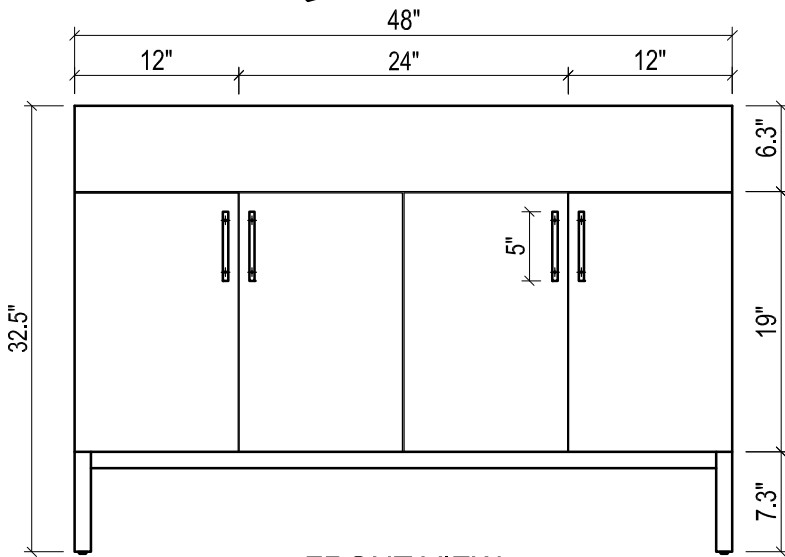

## DAYTONA FOR STONE TOP

- WALL HUNG option is also available for this model. Vanity height without legs is 25.3".
- Quality metal BLUM (or BLUM equivalent) soft-closing hinges and/or drawer hardware are included.
- Matching standard stone countertop: 49" x 22 1/4". We offer GRANITE, MARBLE or QUARTZ stones in various models, thicknesses and cut-outs.

FRONT VIEW

SIDE VIEW

TOP VIEW

BACK VIEW