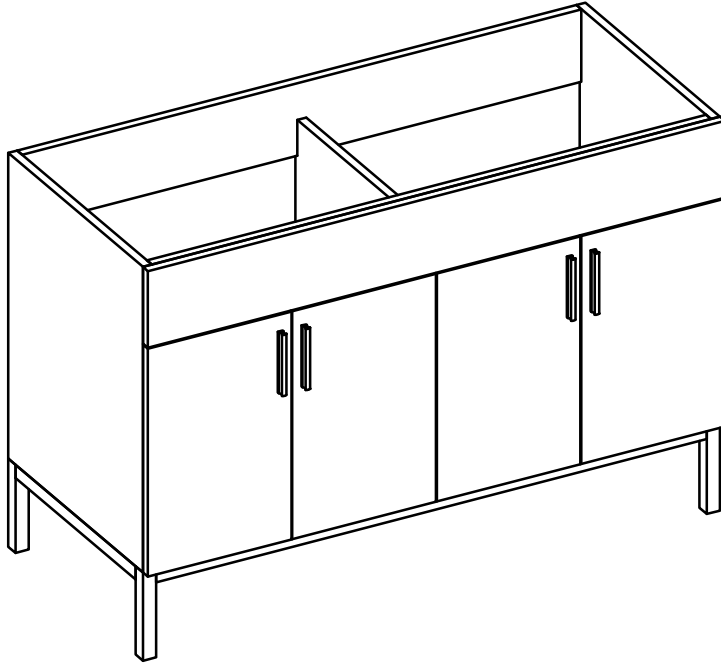

## DAYTONA FOR STONE TOP

- WALL HUNG option is also available for this model. Vanity height without legs is 25.3".
- Quality metal BLUM (or BLUM equivalent) soft-closing hinges and/or drawer hardware are included.
- Matching standard stone countertop: 49" x 22 1/4". We offer GRANITE, MARBLE or QUARTZ stones in various models, thicknesses and cut-outs.

FRONT VIEW

SIDE VIEW

TOP VIEW

BACK VIEW