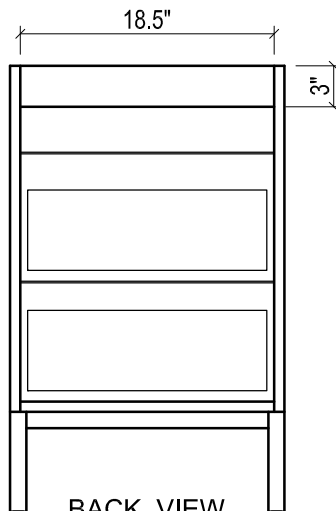

DAYTONA FOR LAGUNA

- WALL HUNG option is also available for this model.
Vanity height without legs is 25.3".
- Quality metal BLUM (or BLUM equivalent) soft-closing hinges and/or drawer hardware are included.

LAGUNA CERAMIC SINK

FRONT VIEW

SIDE VIEW

TOP VIEW

FRONT VIEW

TOP VIEW

BACK VIEW

SIDE VIEW

DAYTONA FOR MILANO

- WALL HUNG option is also available for this model.
Vanity height without legs is 25.3".
- Quality metal BLUM (or BLUM equivalent) soft-closing hinges and/or drawer hardware are included.