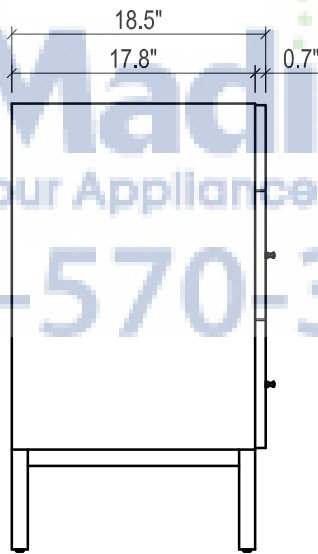

MILANO CERAMIC SINK

FRONT VIEW

SIDE VIEW

TOP VIEW

TOP VIEW

BACK VIEW

FRONT VIEW

BACK VIEW

DAYTONA FOR TRIBECA

- WALL HUNG option is also available for this model.
Vanity height without legs is 25.3".
- Quality metal BLUM (or BLUM equivalent) soft-closing hinges and/or drawer hardware are included.

TRIBECA CERAMIC SINK

(available in 1 hole or 8" faucet drills)

FRONT VIEW

SIDE VIEW

TOP VIEW

FRONT VIEW

TOP VIEW

BACK VIEW