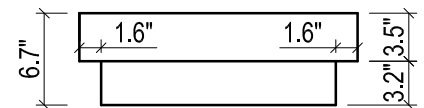

DAYTONA FOR MILANO

- WALL HUNG option is also available for this model.
Vanity height without legs is 25.3".
- Quality metal BLUM (or BLUM equivalent) soft-closing hinges and/or drawer hardware are included.

MILANO CERAMIC SINK

FRONT VIEW

SIDE VIEW

TOP VIEW

TOP VIEW

BACK VIEW

FRONT VIEW

BACK VIEW

DAYTONA FOR TRIBECA

- WALL HUNG option is also available for this model.
Vanity height without legs is 25.3".
- Quality metal BLUM (or BLUM equivalent) soft-closing hinges and/or drawer hardware are included.