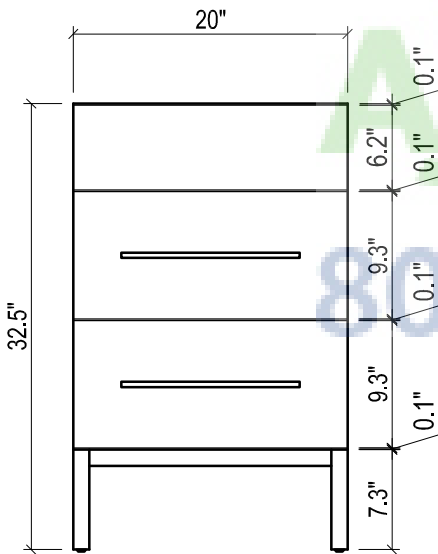

DAYTONA FOR LAGUNA

- WALL HUNG option is also available for this model.
  Vanity height without legs is 25.3".
- Quality metal BLUM (or BLUM equivalent) soft-closing hinges and/or drawer hardware are included.

LAGUNA CERAMIC SINK

FRONT VIEW