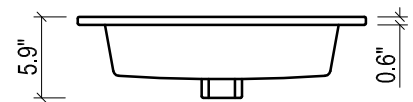

DAYTONA FOR LAGUNA

- WALL HUNG option is also available for this model.
  Vanity height without legs is 25.3".
- Quality metal BLUM (or BLUM equivalent) soft-closing hinges and/or drawer hardware are included.

LAGUNA CERAMIC SINK

FRONT VIEW

TOP VIEW