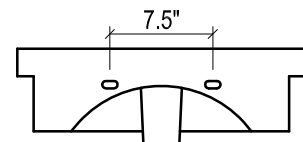

DAYTONA FOR MILANO

- WALL HUNG option is also available for this model.
Vanity height without legs is 25.3".
- Quality metal BLUM (or BLUM equivalent) soft-closing hinges and/or drawer hardware are included.

DAYTONA FOR TRIBECA

- WALL HUNG option is also available for this model.
Vanity height without legs is 25.3".
- Quality metal BLUM (or BLUM equivalent) soft-closing hinges and/or drawer hardware are included.

TRIBECA CERAMIC SINK

(available in 1 hole or 8" faucet drills)

FRONT VIEW

SIDE VIEW

TOP VIEW

FRONT VIEW

TOP VIEW

BACK VIEW