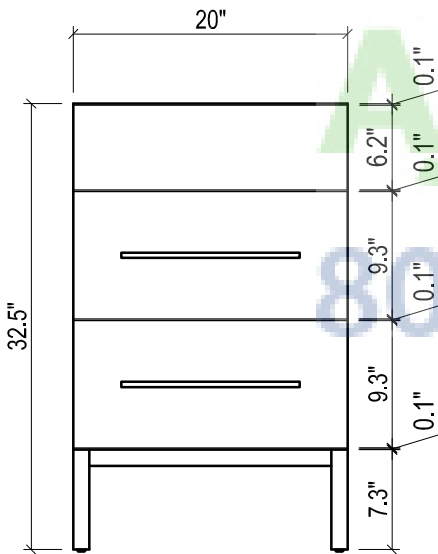

DAYTONA FOR MILANO

- WALL HUNG option is also available for this model.
Vanity height without legs is 25.3".
- Quality metal BLUM (or BLUM equivalent) soft-closing hinges and/or drawer hardware are included.

MILANO CERAMIC SINK

FRONT VIEW

SIDE VIEW

TOP VIEW

TOP VIEW

BACK VIEW

FRONT VIEW

BACK VIEW

DAYTONA FOR TRIBECA

- WALL HUNG option is also available for this model.
Vanity height without legs is 25.3".
- Quality metal BLUM (or BLUM equivalent) soft-closing hinges and/or drawer hardware are included.

TRIBECA CERAMIC SINK

(available in 1 hole or 8" faucet drills)

FRONT VIEW

SIDE VIEW

TOP VIEW

FRONT VIEW

TOP VIEW

BACK VIEW