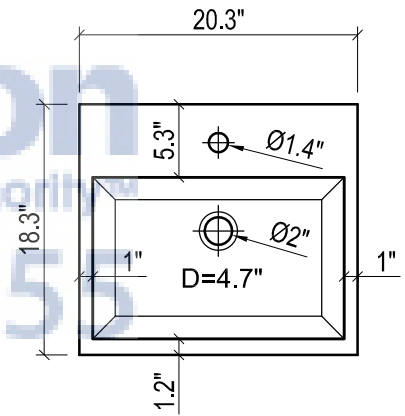

DAYTONA FOR LAGUNA

- WALL HUNG option is also available for this model.
Vanity height without legs is 25.3".
- Quality metal BLUM (or BLUM equivalent) soft-closing hinges and/or drawer hardware are included.

DAYTONA FOR MILANO

- WALL HUNG option is also available for this model.
Vanity height without legs is 25.3".
- Quality metal BLUM (or BLUM equivalent) soft-closing hinges and/or drawer hardware are included.

MILANO CERAMIC SINK

FRONT VIEW

SIDE VIEW

TOP VIEW

TOP VIEW

BACK VIEW

FRONT VIEW

BACK VIEW

DAYTONA FOR TRIBECA

- WALL HUNG option is also available for this model.
Vanity height without legs is 25.3".
- Quality metal BLUM (or BLUM equivalent) soft-closing hinges and/or drawer hardware are included.