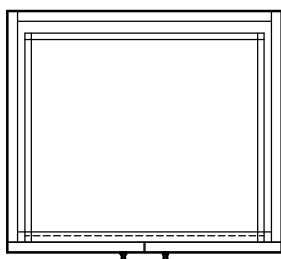

DAYTONA FOR LAGUNA

- WALL HUNG option is also available for this model.
Vanity height without legs is 25.3".
- Quality metal BLUM (or BLUM equivalent) soft-closing hinges and/or drawer hardware are included.

LAGUNA CERAMIC SINK

FRONT VIEW

SIDE VIEW

TOP VIEW

FRONT VIEW

TOP VIEW

BACK VIEW

SIDE VIEW

DAYTONA FOR MILANO

- WALL HUNG option is also available for this model.
Vanity height without legs is 25.3".
- Quality metal BLUM (or BLUM equivalent) soft-closing hinges and/or drawer hardware are included.