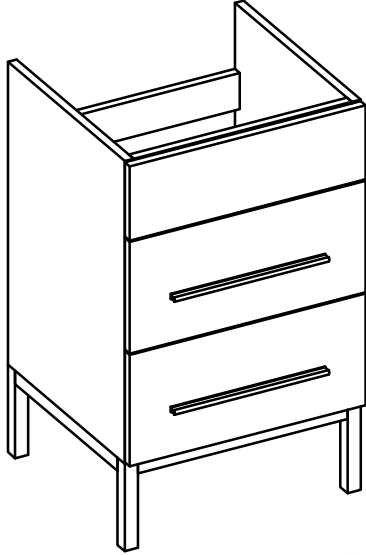

DAYTONA FOR LAGUNA

- WALL HUNG option is also available for this model.
Vanity height without legs is 25.3".
- Quality metal BLUM (or BLUM equivalent) soft-closing hinges and/or drawer hardware are included.

LAGUNA CERAMIC SINK

FRONT VIEW

SIDE VIEW

TOP VIEW

FRONT VIEW

TOP VIEW

BACK VIEW

SIDE VIEW

DAYTONA FOR MILANO

- WALL HUNG option is also available for this model.
Vanity height without legs is 25.3".
- Quality metal BLUM (or BLUM equivalent) soft-closing hinges and/or drawer hardware are included.