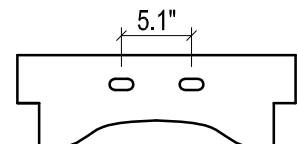

DAYTONA FOR MILANO

- WALL HUNG option is also available for this model.
Vanity height without legs is 25.3".
- Quality metal BLUM (or BLUM equivalent) soft-closing hinges and/or drawer hardware are included.

MILANO CERAMIC SINK

FRONT VIEW

SIDE VIEW

TOP VIEW

TOP VIEW

BACK VIEW

FRONT VIEW

BACK VIEW

DAYTONA FOR TRIBECA

- WALL HUNG option is also available for this model.
Vanity height without legs is 25.3".
- Quality metal BLUM (or BLUM equivalent) soft-closing hinges and/or drawer hardware are included.

TRIBECA CERAMIC SINK

(available in 1 hole or 8" faucet drills)

FRONT VIEW

SIDE VIEW

TOP VIEW

FRONT VIEW

TOP VIEW

BACK VIEW