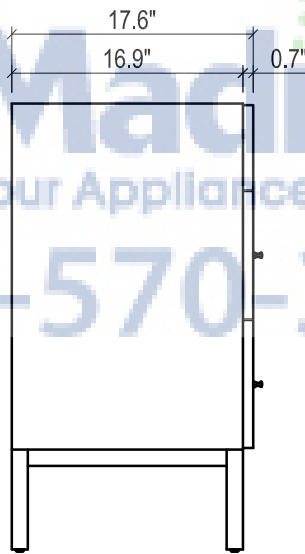

DAYTONA FOR LAGUNA

- WALL HUNG option is also available for this model.
  Vanity height without legs is 25.3".
- Quality metal BLUM (or BLUM equivalent) soft-closing hinges and/or drawer hardware are included.

LAGUNA CERAMIC SINK

SIDE VIEW

TOP VIEW