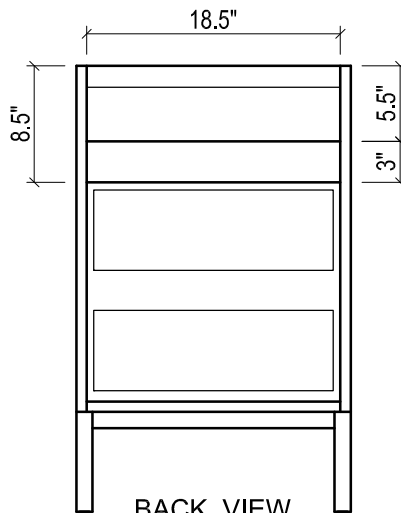

DAYTONA FOR MILANO

- WALL HUNG option is also available for this model.
Vanity height without legs is 25.3".
- Quality metal BLUM (or BLUM equivalent) soft-closing hinges and/or drawer hardware are included.

DAYTONA FOR TRIBECA

- WALL HUNG option is also available for this model.
Vanity height without legs is 25.3".
- Quality metal BLUM (or BLUM equivalent) soft-closing hinges and/or drawer hardware are included.

TRIBECA CERAMIC SINK

(available in 1 hole or 8" faucet drills)

FRONT VIEW

SIDE VIEW

TOP VIEW

FRONT VIEW

TOP VIEW

BACK VIEW

BACK VIEW