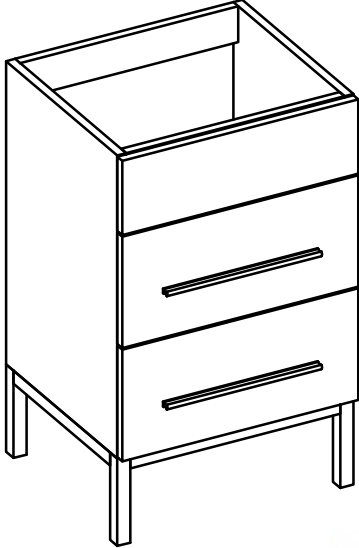

DAYTONA FOR LAGUNA

- WALL HUNG option is also available for this model.
Vanity height without legs is 25.3".
- Quality metal BLUM (or BLUM equivalent) soft-closing hinges and/or drawer hardware are included.

LAGUNA CERAMIC SINK

FRONT VIEW

SIDE VIEW

TOP VIEW

FRONT VIEW

TOP VIEW

BACK VIEW

SIDE VIEW

DAYTONA FOR MILANO

- WALL HUNG option is also available for this model.
Vanity height without legs is 25.3".
- Quality metal BLUM (or BLUM equivalent) soft-closing hinges and/or drawer hardware are included.