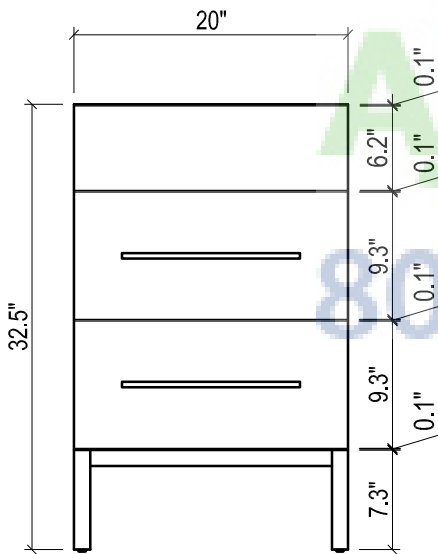

MILANO CERAMIC SINK

FRONT VIEW