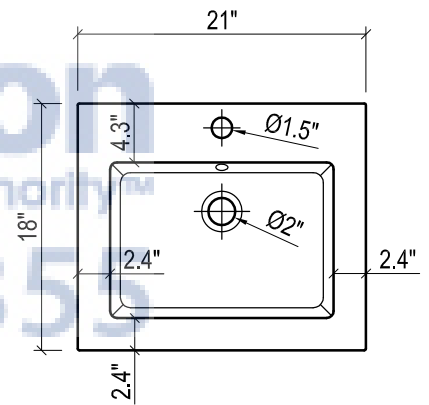

DAYTONA FOR LAGUNA

- WALL HUNG option is also available for this model.
  Vanity height without legs is 25.3".
- Quality metal BLUM (or BLUM equivalent) soft-closing hinges and/or drawer hardware are included.

LAGUNA CERAMIC SINK

TOP VIEW

TOP VIEW