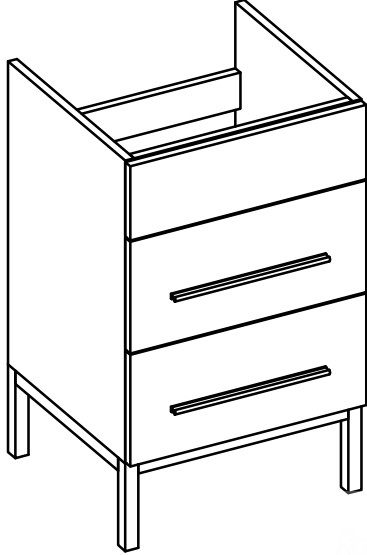

DAYTONA FOR MILANO

- WALL HUNG option is also available for this model.
Vanity height without legs is 25.3".
- Quality metal BLUM (or BLUM equivalent) soft-closing hinges and/or drawer hardware are included.

MILANO CERAMIC SINK

FRONT VIEW

SIDE VIEW

TOP VIEW

TOP VIEW

BACK VIEW

FRONT VIEW

BACK VIEW

DAYTONA FOR TRIBECA

- WALL HUNG option is also available for this model.
Vanity height without legs is 25.3".
- Quality metal BLUM (or BLUM equivalent) soft-closing hinges and/or drawer hardware are included.