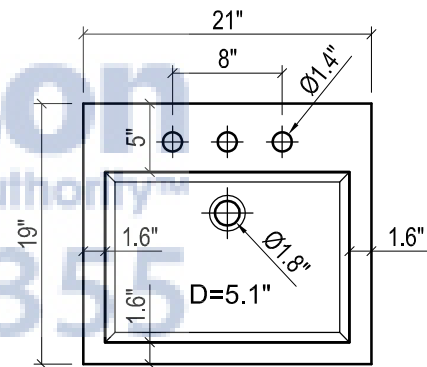

DAYTONA FOR MILANO

- WALL HUNG option is also available for this model.
Vanity height without legs is 25.3".
- Quality metal BLUM (or BLUM equivalent) soft-closing hinges and/or drawer hardware are included.

DAYTONA FOR TRIBECA

- WALL HUNG option is also available for this model.
Vanity height without legs is 25.3".
- Quality metal BLUM (or BLUM equivalent) soft-closing hinges and/or drawer hardware are included.

TRIBECA CERAMIC SINK

(available in 1 hole or 8" faucet drills)

FRONT VIEW

SIDE VIEW

TOP VIEW

FRONT VIEW

TOP VIEW

BACK VIEW