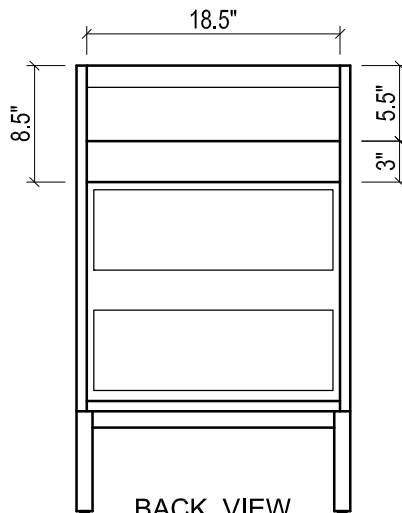

DAYTONA FOR MILANO

- WALL HUNG option is also available for this model.
Vanity height without legs is 25.3".
- Quality metal BLUM (or BLUM equivalent) soft-closing hinges and/or drawer hardware are included.

MILANO CERAMIC SINK

FRONT VIEW

SIDE VIEW

TOP VIEW

TOP VIEW

BACK VIEW

FRONT VIEW

BACK VIEW

DAYTONA FOR TRIBECA

- WALL HUNG option is also available for this model.
Vanity height without legs is 25.3".
- Quality metal BLUM (or BLUM equivalent) soft-closing hinges and/or drawer hardware are included.