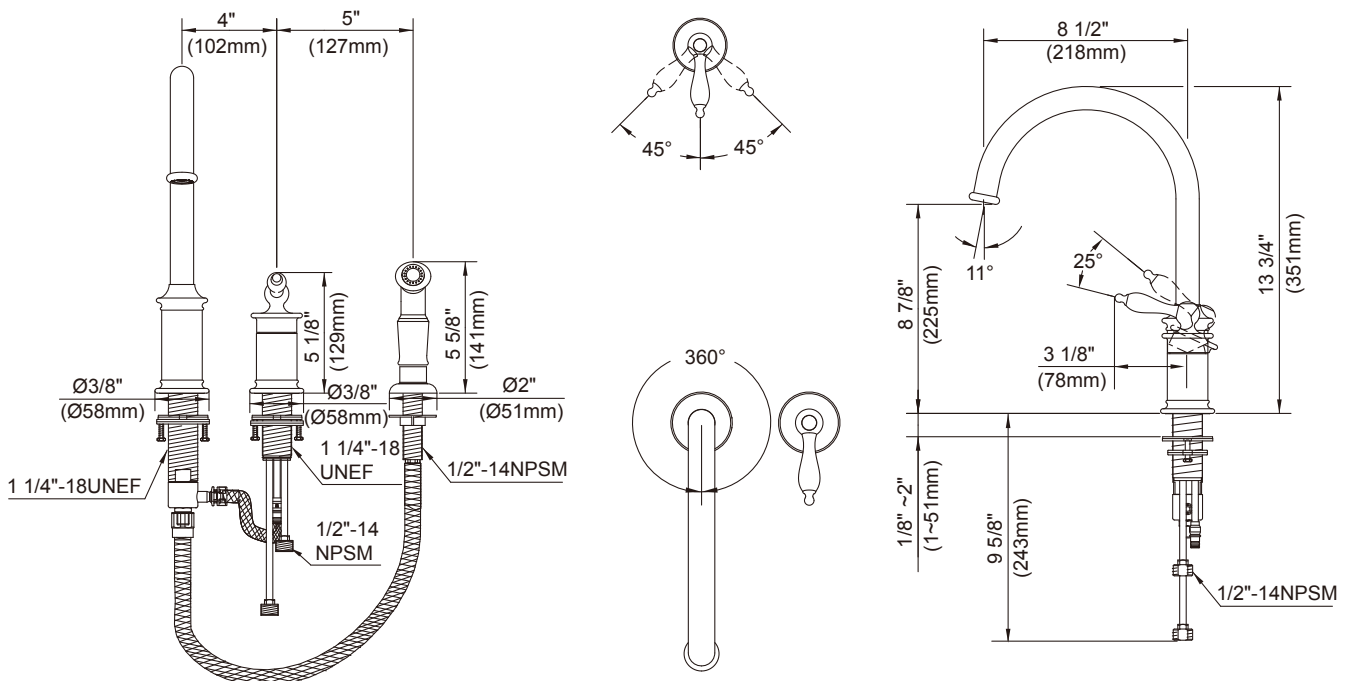

Warranty

Danze products are covered by a manufacturer's limited "lifetime" warranty for manufacturing defects.