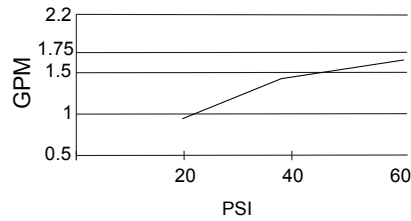

**SPECIFICATIONS**

**PRINCE™ SINGLE HANDLE KITCHEN FAUCET WITH SPRAY**

**Model**

D409910

**Description**

- Ceramic disc valve
- 13 3/4" high spout, 8 1/2" spout length
- 360 degree swivel spout
- Spray Hose extension reach is 16"
- Metal lever handle
- 3 hole installation
- Maximum flow rate on aeration at 1.75gpm & side spray as temporary flow at 2.2gpm
- Meets CEC requirements

**Aeration Flow Rate**

**Standards**

NSF/ANSI 372

• NSF/ANSI 372

MEETS ASME A112.18.1M/A112.18.1

• ASME A112.18.1M/A112.18.1

• ADA Accessibility Guidelines for Buildings and Facilities - 309.4 Operation for Operable Parts