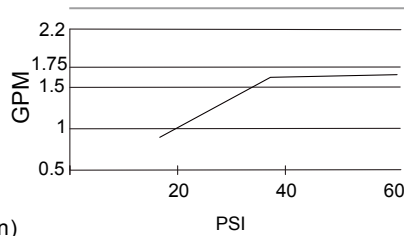

**SPECIFICATIONS**

**PARMA™ SINGLE HANDLE PULL-OUT KITCHEN FAUCET**

**Model**

D404058

**Description**

- Ceramic disc valve
- 13 3/4" high spout, 9" spout length
- 2 function spray/aerated stream
- 8" deck plate DA607955 sold separately for single hole mounting
- 1.75gpm (6.6L/min) max Aeration/2.2gpm (8.3L/min) max Spray @60psi
- Meets CEC Requirement

**Aeration Flow Rate**

**Standards**

NSF/ANSI 372

- NSF/ANSI 372

MEETS ASME A112.18.1M/A112.18.1

- ASME A112.18.1M/A112.18.1

- ADA Accessibility Guidelines for Buildings and Facilities - 309.4 Operation for Operable Parts