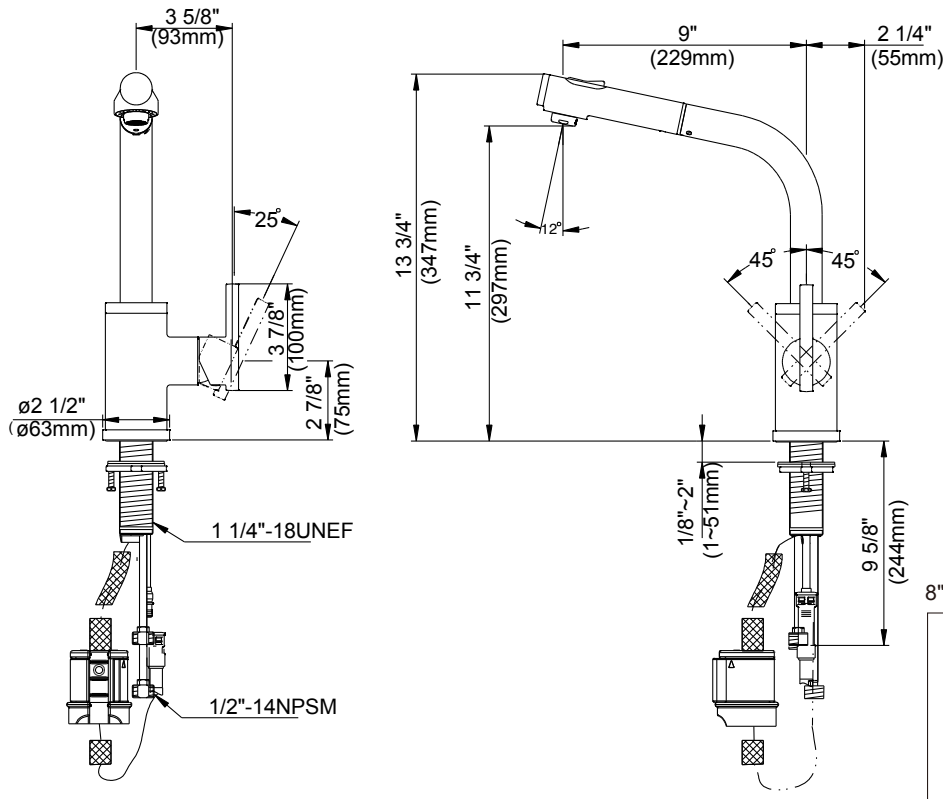

Warranty

Danze products are covered by a manufacturer's limited "lifetime" warranty for manufacturing defects.