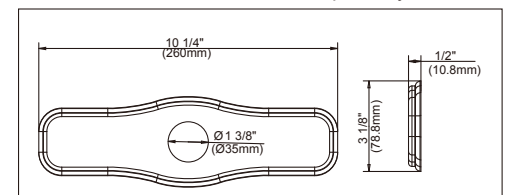

8" Deck Plate DA607955 Sold Separately

Submittal Information:

Job Name: _____
Contractor: _____

Location: _____
Contact #: _____