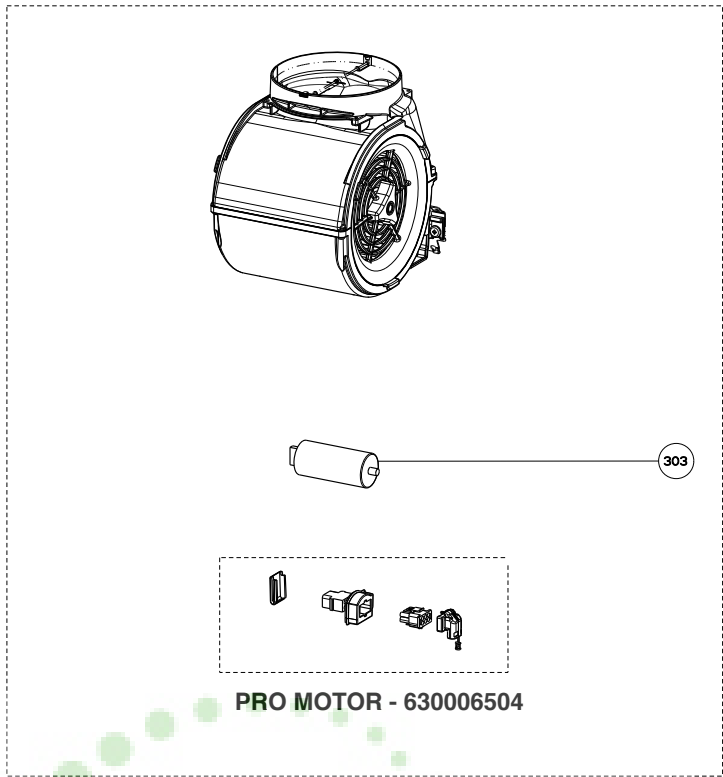

DAMA ISOLA

body / chimney / switch components

	Model Number	630006504	630006505	
Key	Description	36	36 - 280 cfm	Qty Req.
1	Grease Filter	133.0060.902	133.0060.902	3
2	Lamp Holder	133.0056.061	133.0052.517	4
5	Connector Box	133.0016.977	133.0052.276	1
11	Halogen Lamp	133.0046.418	133.0046.418	4
101	Switchboard Kit	133.0056.179	133.0052.515	1
102	Button and trim ring kit	133.0052.514	133.0052.513	1
507	Upper Chimney Cover	133.0062.273	133.0062.273	1
512	Lower Chimney Cover	133.0057.330	133.0057.330	1
514	Damper	133.0055.994	133.0055.994	1
626	Transformer kit	133.0052.578	133.0052.578	1

DAMA ISOLA
motor components

	Model Number	630006504	630006505	
Key	Description	36	36 - 280 cfm	Qty Req.
302	Impeller Kit (2 in kit)		133.0052.519	1
303	Capacitor	133.0060.648	133.0060.648	1
303	Capacitor (S - W serial #)	133.0056.000	133.0056.000	1
305	Motor Rubbers Kit (2 in Kit)		133.0051.603	1
399	Motor Group	133.0055.998	133.0052.518	1

DAMA ISOLA

installation hardware

800-570-3355

	Model Number	630006504	630006505	
Key	Description	36	36 - 280 cfm	Qty Req.
	Mounting Kit Island	133.0084.479	133.0084.479	1
A	4 Bolts to Attach Canopy to Chimney			1
B	Wood Shelf Nut			1
C	Wood Shelf Washer			1
D	Wood Shelf Bolt			1
E	Wood Screw			1
F	Connector Box w/screws			1
G	Chimney Screws			1