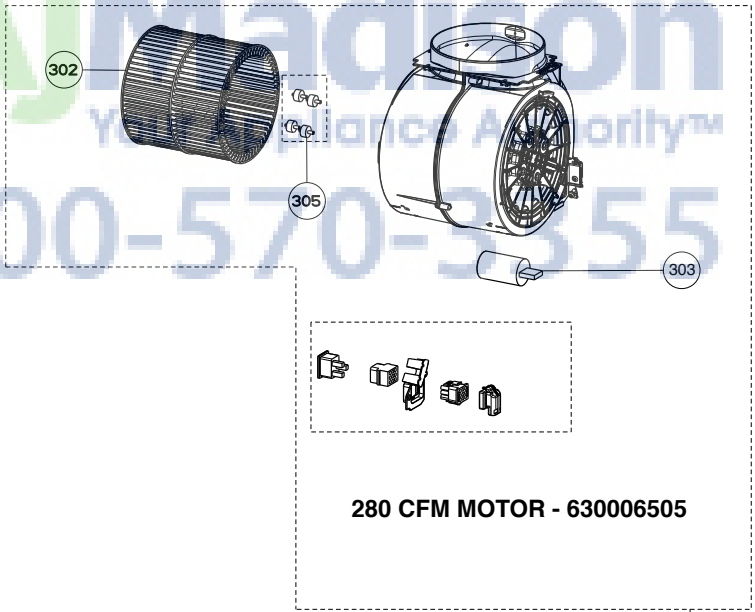

DAMA ISOLA

body / chimney / switch components

	Model Number	630006504	630006505	
Key	Description	36	36 - 280 cfm	Qty Req.
1	Grease Filter	133.0060.902	133.0060.902	3
2	Lamp Holder	133.0056.061	133.0052.517	4
5	Connector Box	133.0016.977	133.0052.276	1
11	Halogen Lamp	133.0046.418	133.0046.418	4
101	Switchboard Kit	133.0056.179	133.0052.515	1
102	Button and trim ring kit	133.0052.514	133.0052.513	1
507	Upper Chimney Cover	133.0062.273	133.0062.273	1
512	Lower Chimney Cover	133.0057.330	133.0057.330	1
514	Damper	133.0055.994	133.0055.994	1
626	Transformer kit	133.0052.578	133.0052.578	1

DAMA ISOLA
motor components

	Model Number	630006504	630006505	
Key	Description	36	36 - 280 cfm	Qty Req.
302	Impeller Kit (2 in kit)		133.0052.519	1
303	Capacitor	133.0060.648	133.0060.648	1
303	Capacitor (S - W serial #)	133.0056.000	133.0056.000	1
305	Motor Rubbers Kit (2 in Kit)		133.0051.603	1
399	Motor Group	133.0055.998	133.0052.518	1

DAMA ISOLA

installation hardware

800-570-3355

	Model Number	630006504	630006505	
Key	Description	36	36 - 280 cfm	Qty Req.
	Mounting Kit Island	133.0084.479	133.0084.479	1
A	4 Bolts to Attach Canopy to Chimney			1
B	Wood Shelf Nut			1
C	Wood Shelf Washer			1
D	Wood Shelf Bolt			1
E	Wood Screw			1
F	Connector Box w/screws			1
G	Chimney Screws			1