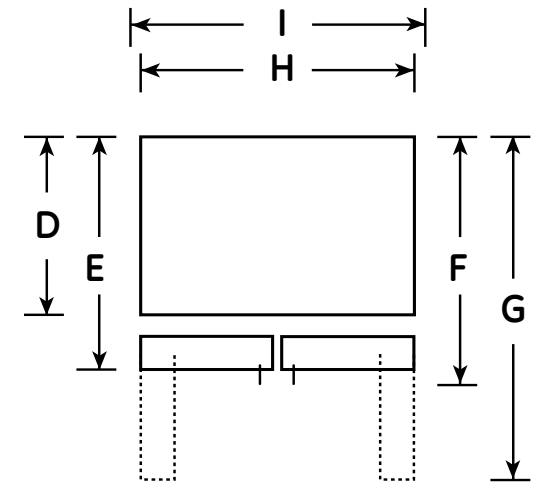

## DIMENSIONS AND INSTALLATION INFORMATION (IN INCHES)

Overall Dimensions	Height to top of door (in.) <b>A</b>	70-1/2
	Height to top of hinge (in.) <b>B</b>	69-7/8
	Height to top of case (in.) <b>C</b>	69
	Case depth without door (in.) <b>D**</b>	24-3/8
	Case depth less door handle (in.) <b>E**</b>	30-1/4*
	Case depth with door handle (in.) <b>F**</b>	31-1/4
	Depth with fresh food door open 90° (in.) <b>G**</b>	43-3/8
	Width (in.) <b>H</b>	35-3/4
	Width with door open 90° inc. door handle (in.) <b>I</b>	44-3/4
Air	Each side (in.)	1/8
	Top (in.)	1
	Back (in.)	2